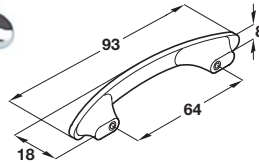

Order Online at www.hafele.co.uk

Dimensions in mm

1

Polished chrome finish

Item A.
Illustration amended

Discontinued ●
Discontinued when stock = 0 +

A Bow handle, 64 mm hole centres

- Zinc alloy

Finish	Cat. No.
Polished chrome	● 109.64.41T

Packing: 1 pc

Polished chrome finish

B Bow handle, 64 mm hole centres

- Zinc alloy

Finish	Cat. No.
Polished chrome	102.18.210

Packing: 1 pc

Matt chrome finish

C Bar handle, 96 mm hole centres

- Zinc alloy

Finish	Cat. No.
Matt chrome	+ 109.08.910

Packing: 1 pc

Aluminium lacquered finish

D D handle, 160 mm hole centres

- Zinc alloy

Finish	Cat. No.
Aluminium lacquered	● 102.36.920