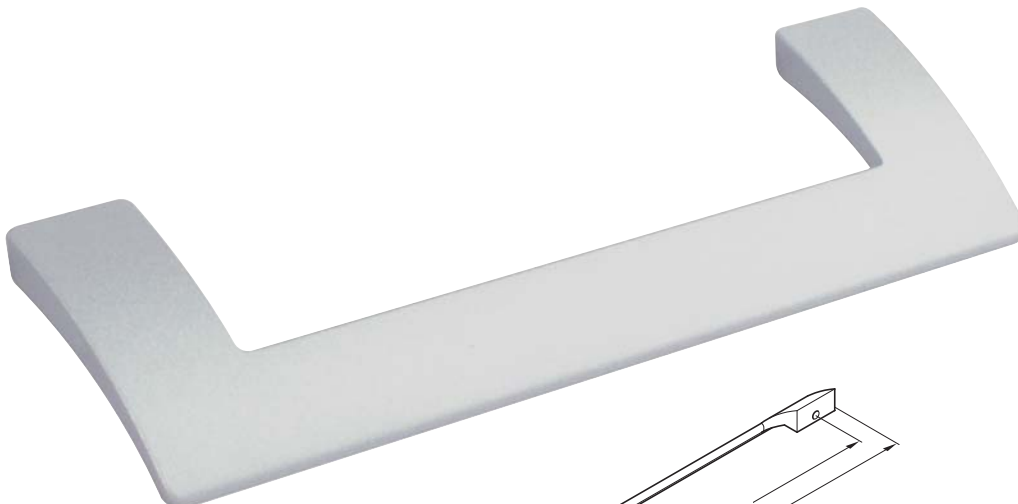

Order Online at www.hafele.co.uk

Dimensions in mm

1

Polished chrome finish

Item A.
Illustration amended

Discontinued ●
Discontinued when stock = 0 +

A Bow handle, 64 mm hole centres

- Zinc alloy

Finish	Cat. No.
Polished chrome	● 109.64.41T

Packing: 1 pc

Polished chrome finish

B Bow handle, 64 mm hole centres

- Zinc alloy

Finish	Cat. No.
Polished chrome	102.18.210

Packing: 1 pc

Matt chrome finish

C Bar handle, 96 mm hole centres

- Zinc alloy

Finish	Cat. No.
Matt chrome	+ 109.08.910

Packing: 1 pc

Aluminium lacquered finish

D D handle, 160 mm hole centres

- Zinc alloy

Finish	Cat. No.
Aluminium lacquered	● 102.36.920