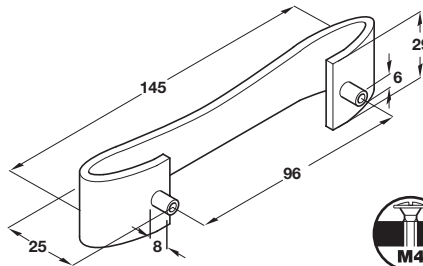

Order Online at www.hafele.co.uk

Dimensions in mm

1

Polished chrome finish

Item A.
Illustration amended

Discontinued ●
Discontinued when stock = 0 +

A Bow handle, 64 mm hole centres

- Zinc alloy

Finish	Cat. No.
Polished chrome	● 109.64.41T

Packing: 1 pc

Polished chrome finish

B Bow handle, 64 mm hole centres

- Zinc alloy

Finish	Cat. No.
Polished chrome	102.18.210

Packing: 1 pc

Matt chrome finish

C Bar handle, 96 mm hole centres

- Zinc alloy

Finish	Cat. No.
Matt chrome	+ 109.08.910

Packing: 1 pc

Aluminium lacquered finish

D D handle, 160 mm hole centres

- Zinc alloy

Finish	Cat. No.
Aluminium lacquered	● 102.36.920