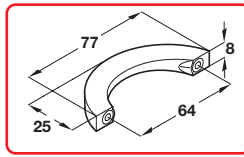

Order Online at www.hafele.co.uk

Dimensions in mm

1

Polished chrome finish

Item A.
Illustration amended

Discontinued ●
Discontinued when stock = 0 +

A Bow handle, 64 mm hole centres

- Zinc alloy

Finish	Cat. No.
Polished chrome	● 109.64.41T

Packing: 1 pc

Polished chrome finish

B Bow handle, 64 mm hole centres

- Zinc alloy

Finish	Cat. No.
Polished chrome	102.18.210

Packing: 1 pc

Matt chrome finish

C Bar handle, 96 mm hole centres

- Zinc alloy

Finish	Cat. No.
Matt chrome	+ 109.08.910

Packing: 1 pc

Aluminium lacquered finish

D D handle, 160 mm hole centres

- Zinc alloy

Finish	Cat. No.
Aluminium lacquered	● 102.36.920