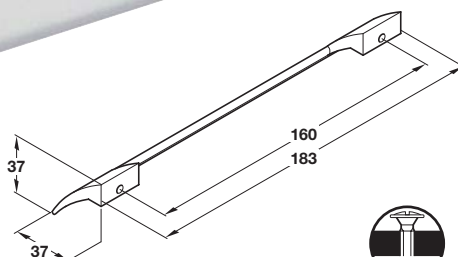

C Bar handle, 96 mm hole centres

- Zinc alloy

Finish	Cat. No.
Matt chrome	+ 109.08.910

Packing: 1 pc

Aluminium lacquered finish

D D handle, 160 mm hole centres

- Zinc alloy

Finish	Cat. No.
Aluminium lacquered	● 102.36.920