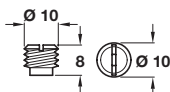

D M10 screws for glass door hinges

- Spare screw for use with hinge **C**

Cat. No.	361.69.390
----------	------------

Order qty: Multiples of 10 pcs

We reserve the right to alter specifications without notice.

Dimensions in mm