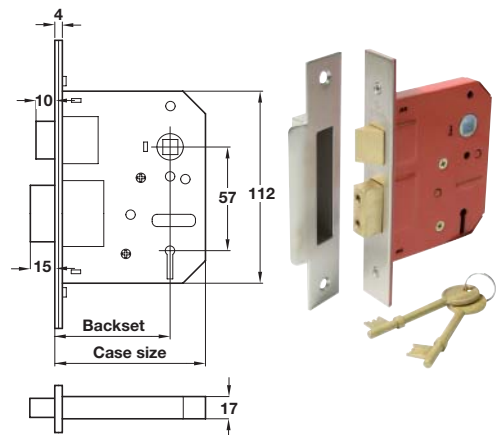

901.98.891 Lever latch handle

Photos show chrome finish - polished brass finish will be supplied

926.85.065 Hinge

911.03.191 Tubular latch

901.98.894 Lever lock handle

911.02.309 5 Lever mortice lock

901.98.897 Lever bathroom handle

911.02.305 Mortice bathroom lock

Please note there is a ± 3 mm tolerance on dimensions shown for all lever handles

A Scroll latch pack, brass

- Set consists of:
 - 2x 926.85.065 Hinges, 76 mm, electro brassed
 - 1x 911.03.191 Tubular latch, 64 mm, electro brassed
 - 1x 901.98.891 Lever latch handle, polished brass

Finish	Cat. No.
Brass	958.02.026

Order qty: 1 set

B Scroll lock pack, brass

- Set consists of:
 - 3x 926.85.065 Hinges, 76 mm, electro brassed
 - 1x 911.02.309 5 Lever mortice lock, 64 mm, electro brassed
 - 1x 901.98.894 Lever lock handle, polished brass

Finish	Cat. No.
Brass	958.02.027

Order qty: 1 set

C Scroll bathroom pack, brass

- Set consists of:
 - 2x 926.85.065 Hinges, 76 mm, electro brassed
 - 1x 911.02.305 Mortice bathroom lock, 64 mm, brass plated
 - 1x 901.98.897 Lever bathroom handle, polished brass