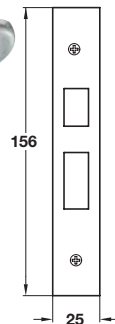

901.98.891 Lever latch handle

Photos show chrome finish - polished brass finish will be supplied

926.85.065 Hinge

911.03.191 Tubular latch

901.98.894 Lever lock handle

911.02.309 5 Lever mortice lock

901.98.897 Lever bathroom handle

911.02.305 Mortice bathroom lock

Please note there is a ± 3 mm tolerance on dimensions shown for all lever handles

A Scroll latch pack, brass

- Set consists of:
 - 2x 926.85.065 Hinges, 76 mm, electro brassed
 - 1x 911.03.191 Tubular latch, 64 mm, electro brassed
 - 1x 901.98.891 Lever latch handle, polished brass

Finish	Cat. No.
Brass	958.02.026

Order qty: 1 set

B Scroll lock pack, brass

- Set consists of:
 - 3x 926.85.065 Hinges, 76 mm, electro brassed
 - 1x 911.02.309 5 Lever mortice lock, 64 mm, electro brassed
 - 1x 901.98.894 Lever lock handle, polished brass

Finish	Cat. No.
Brass	958.02.027

Order qty: 1 set

C Scroll bathroom pack, brass

- Set consists of:
 - 2x 926.85.065 Hinges, 76 mm, electro brassed
 - 1x 911.02.305 Mortice bathroom lock, 64 mm, brass plated
 - 1x 901.98.897 Lever bathroom handle, polished brass