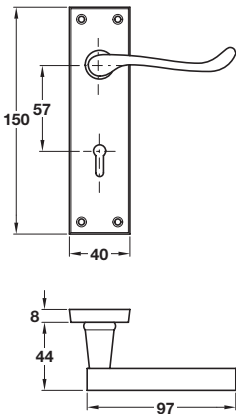

901.98.894 Lever lock handle