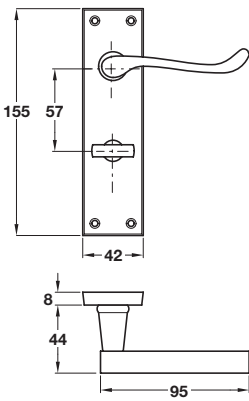

901.98.897 Lever bathroom handle