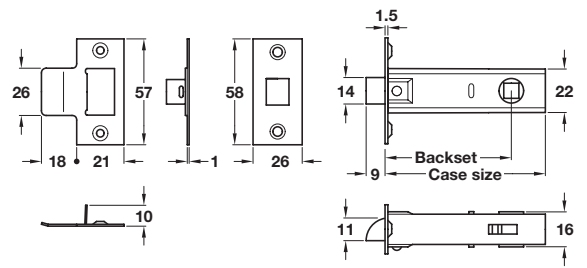

Photos show chrome finish - polished brass finish will be supplied

Please note there is a ± 3 mm tolerance on dimensions shown for all lever handles

A Scroll latch pack, brass

- Set consists of:
  - 2x 926.85.065 Hinges, 76 mm, electro brassed
  - 1x 911.03.191 Tubular latch, 64 mm, electro brassed
  - 1x 901.98.891 Lever latch handle, polished brass

Finish	Cat. No.
Brass	958.02.026

Order qty: 1 set

B Scroll lock pack, brass

- Set consists of:
  - 3x 926.85.065 Hinges, 76 mm, electro brassed
  - 1x 911.02.309 5 Lever mortice lock, 64 mm, electro brassed
  - 1x 901.98.894 Lever lock handle, polished brass

Finish	Cat. No.
Brass	958.02.027

Order qty: 1 set

C Scroll bathroom pack, brass

- Set consists of:
  - 2x 926.85.065 Hinges, 76 mm, electro brassed
  - 1x 911.02.305 Mortice bathroom lock, 64 mm, brass plated
  - 1x 901.98.897 Lever bathroom handle, polished brass

Finish	Cat. No.
Brass	958.02.028

Order qty: 1 set

TCH-A1 2008, HUK. Dimensional data not binding. We reserve the right to alter specifications without notice.