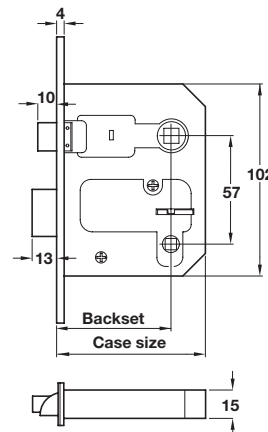

911.02.305 Mortice bathroom lock

Please note there is a ± 3 mm tolerance on dimensions shown for all lever handles

A Scroll latch pack, brass

- Set consists of:
 - 2x 926.85.065 Hinges, 76 mm, electro brassed
 - 1x 911.03.191 Tubular latch, 64 mm, electro brassed
 - 1x 901.98.891 Lever latch handle, polished brass

Finish	Cat. No.
Brass	958.02.026

Order qty: 1 set

B Scroll lock pack, brass

- Set consists of:
 - 3x 926.85.065 Hinges, 76 mm, electro brassed
 - 1x 911.02.309 5 Lever mortice lock, 64 mm, electro brassed
 - 1x 901.98.894 Lever lock handle, polished brass

Finish	Cat. No.
Brass	958.02.027

Order qty: 1 set

C Scroll bathroom pack, brass

- Set consists of:
 - 2x 926.85.065 Hinges, 76 mm, electro brassed
 - 1x 911.02.305 Mortice bathroom lock, 64 mm, brass plated
 - 1x 901.98.897 Lever bathroom handle, polished brass

Finish	Cat. No.
Brass	958.02.028

Order qty: 1 set

TCH-A1 2008, HUK. Dimensional data not binding. We reserve the right to alter specifications without notice.