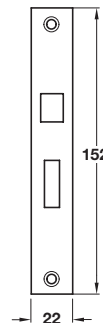

901.98.891 Lever latch handle

Photos show chrome finish - polished brass finish will be supplied

926.85.065 Hinge

911.03.191 Tubular latch

901.98.894 Lever lock handle

911.02.309 5 Lever mortice lock

901.98.897 Lever bathroom handle

911.02.305 Mortice bathroom lock

Please note there is a ± 3 mm tolerance on dimensions shown for all lever handles

A Scroll latch pack, brass

- Set consists of:
 - 2x 926.85.065 Hinges, 76 mm, electro brassed
 - 1x 911.03.191 Tubular latch, 64 mm, electro brassed
 - 1x 901.98.891 Lever latch handle, polished brass

Finish	Cat. No.
Brass	958.02.026

Order qty: 1 set

B Scroll lock pack, brass

- Set consists of:
 - 3x 926.85.065 Hinges, 76 mm, electro brassed
 - 1x 911.02.309 5 Lever mortice lock, 64 mm, electro brassed
 - 1x 901.98.894 Lever lock handle, polished brass

Finish	Cat. No.
Brass	958.02.027

Order qty: 1 set

C Scroll bathroom pack, brass

- Set consists of:
 - 2x 926.85.065 Hinges, 76 mm, electro brassed
 - 1x 911.02.305 Mortice bathroom lock, 64 mm, brass plated
 - 1x 901.98.897 Lever bathroom handle, polished brass