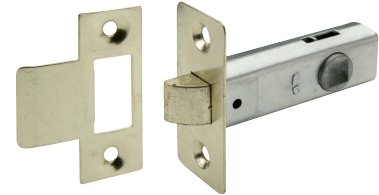

1

901.98.885 Lever latch handles

Photo shows polished chrome finish - polished brass finish will be supplied

911.03.191 Tubular latch

926.85.065 Hinge

911.02.309 5 Lever mortice lock

901.98.887 Lever lock handle

911.02.305 Mortice bathroom lock

901.98.889 Lever bathroom handle

911.02.305 Mortice bathroom lock

Please note there is a  $\pm 3$  mm tolerance on dimensions shown for all lever handles

**A** Straight latch pack, brass

- Set consists of:
  - 2x **926.85.065** Hinges, 76 mm, electro brass
  - 1x **911.03.191** Tubular latch, 64 mm, electro brass
  - 1x **901.98.885** Lever latch handle, polished brass

Finish	Cat. No.
Brass	958.02.023

Order qty: 1 set

**B** Straight lock pack, brass

- Set consists of:
  - 3x **926.85.065** Hinges, 76 mm, electro brass
  - 1x **911.02.309 5** Lever mortice lock, 64 mm, brass plated
  - 1x **901.98.887** Lever lock handle, polished brass