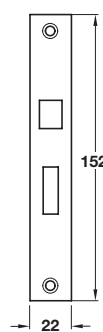

1

901.98.885 Lever latch handles

Photo shows polished chrome finish - polished brass finish will be supplied

911.03.191 Tubular latch

926.85.065 Hinge

911.02.309 5 Lever mortice lock

901.98.887 Lever lock handle

911.02.305 Mortice bathroom lock

901.98.889 Lever bathroom handle

911.02.305 Mortice bathroom lock

Please note there is a  $\pm 3$  mm tolerance on dimensions shown for all lever handles

**A** Straight latch pack, brass

- Set consists of:
  - 2x **926.85.065** Hinges, 76 mm, electro brass
  - 1x **911.03.191** Tubular latch, 64 mm, electro brass
  - 1x **901.98.885** Lever latch handle, polished brass

Finish	Cat. No.
Brass	958.02.023

Order qty: 1 set

**B** Straight lock pack, brass

- Set consists of:
  - 3x **926.85.065** Hinges, 76 mm, electro brass
  - 1x **911.02.309 5** Lever mortice lock, 64 mm, brass plated
  - 1x **901.98.887** Lever lock handle, polished brass