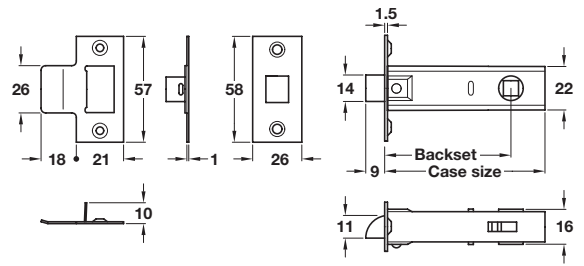

1

Photo shows polished chrome finish - polished brass finish will be supplied

Please note there is a ± 3 mm tolerance on dimensions shown for all lever handles

A Straight latch pack, brass

- Set consists of:
  - 2x **926.85.065** Hinges, 76 mm, electro brass
  - 1x **911.03.191** Tubular latch, 64 mm, electro brass
  - 1x **901.98.885** Lever latch handle, polished brass

Finish	Cat. No.
Brass	958.02.023

Order qty: 1 set

B Straight lock pack, brass

- Set consists of:
  - 3x **926.85.065** Hinges, 76 mm, electro brass
  - 1x **911.02.309 5** Lever mortice lock, 64 mm, brass plated
  - 1x **901.98.887** Lever lock handle, polished brass

Finish	Cat. No.
Brass	958.02.024

Order qty: 1 set

C Straight bathroom pack, brass

- Set consists of:
  - 2x **926.85.065** Hinges, 76 mm, electro brass
  - 1x **911.02.305** Mortice bathroom lock, 64 mm, brass plated
  - 1x **901.98.889** Lever bathroom handle, polished brass

Finish	Cat. No.
Brass	958.02.025

Order qty: 1 set

08.04.13