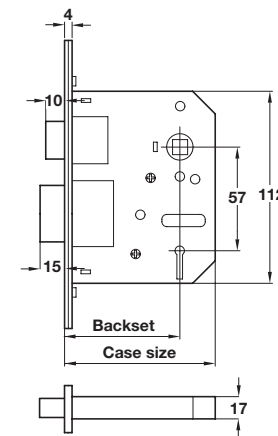

911.02.305 Mortice bathroom lock

901.98.889 Lever bathroom handle

911.02.305 Mortice bathroom lock

Please note there is a  $\pm 3$  mm tolerance on dimensions shown for all lever handles

**A** Straight latch pack, brass

- Set consists of:
  - 2x **926.85.065** Hinges, 76 mm, electro brass
  - 1x **911.03.191** Tubular latch, 64 mm, electro brass
  - 1x **901.98.885** Lever latch handle, polished brass

Finish	Cat. No.
Brass	958.02.023

Order qty: 1 set

**B** Straight lock pack, brass

- Set consists of:
  - 3x **926.85.065** Hinges, 76 mm, electro brass
  - 1x **911.02.309 5** Lever mortice lock, 64 mm, brass plated
  - 1x **901.98.887** Lever lock handle, polished brass

Finish	Cat. No.
Brass	958.02.024

Order qty: 1 set

**C** Straight bathroom pack, brass

- Set consists of:
  - 2x **926.85.065** Hinges, 76 mm, electro brass
  - 1x **911.02.305** Mortice bathroom lock, 64 mm, brass plated
  - 1x **901.98.889** Lever bathroom handle, polished brass