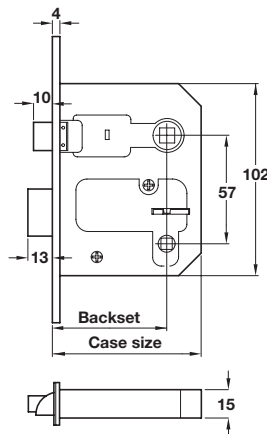

911.02.305 Mortice bathroom lock

901.98.889 Lever bathroom handle

911.02.305 Mortice bathroom lock

Please note there is a  $\pm 3$  mm tolerance on dimensions shown for all lever handles

**A** Straight latch pack, brass

- Set consists of:
  - 2x **926.85.065** Hinges, 76 mm, electro brass
  - 1x **911.03.191** Tubular latch, 64 mm, electro brass
  - 1x **901.98.885** Lever latch handle, polished brass

Finish	Cat. No.
Brass	958.02.023

Order qty: 1 set

**B** Straight lock pack, brass

- Set consists of:
  - 3x **926.85.065** Hinges, 76 mm, electro brass
  - 1x **911.02.309 5** Lever mortice lock, 64 mm, brass plated
  - 1x **901.98.887** Lever lock handle, polished brass

Finish	Cat. No.
Brass	958.02.024

Order qty: 1 set

**C** Straight bathroom pack, brass

- Set consists of:
  - 2x **926.85.065** Hinges, 76 mm, electro brass
  - 1x **911.02.305** Mortice bathroom lock, 64 mm, brass plated
  - 1x **901.98.889** Lever bathroom handle, polished brass