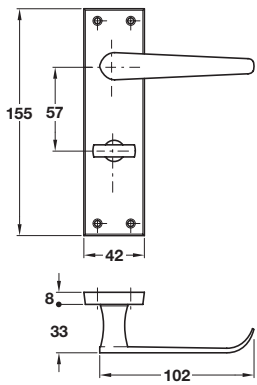

911.02.305 Mortice bathroom lock

901.98.889 Lever bathroom handle

911.02.305 Mortice bathroom lock

Please note there is a  $\pm 3$  mm tolerance on dimensions shown for all lever handles

**A** Straight latch pack, brass

- Set consists of:
  - 2x **926.85.065** Hinges, 76 mm, electro brass
  - 1x **911.03.191** Tubular latch, 64 mm, electro brass
  - 1x **901.98.885** Lever latch handle, polished brass

Finish	Cat. No.
Brass	958.02.023

Order qty: 1 set

**B** Straight lock pack, brass

- Set consists of:
  - 3x **926.85.065** Hinges, 76 mm, electro brass
  - 1x **911.02.309 5** Lever mortice lock, 64 mm, brass plated
  - 1x **901.98.887** Lever lock handle, polished brass

Finish	Cat. No.
Brass	958.02.024

Order qty: 1 set

**C** Straight bathroom pack, brass

- Set consists of:
  - 2x **926.85.065** Hinges, 76 mm, electro brass
  - 1x **911.02.305** Mortice bathroom lock, 64 mm, brass plated
  - 1x **901.98.889** Lever bathroom handle, polished brass