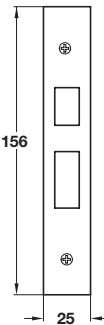

1

901.98.885 Lever latch handles

Photo shows polished chrome finish - polished brass finish will be supplied

911.03.191 Tubular latch

926.85.065 Hinge

911.02.309 5 Lever mortice lock

901.98.887 Lever lock handle

911.02.305 Mortice bathroom lock

901.98.889 Lever bathroom handle

911.02.305 Mortice bathroom lock

Please note there is a  $\pm 3$  mm tolerance on dimensions shown for all lever handles

**A** Straight latch pack, brass

- Set consists of:
  - 2x **926.85.065** Hinges, 76 mm, electro brass
  - 1x **911.03.191** Tubular latch, 64 mm, electro brass
  - 1x **901.98.885** Lever latch handle, polished brass

Finish	Cat. No.
Brass	958.02.023

Order qty: 1 set

**B** Straight lock pack, brass

- Set consists of:
  - 3x **926.85.065** Hinges, 76 mm, electro brass
  - 1x **911.02.309 5** Lever mortice lock, 64 mm, brass plated
  - 1x **901.98.887** Lever lock handle, polished brass