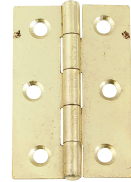

1

901.98.885 Lever latch handles

Photo shows polished chrome finish - polished brass finish will be supplied

911.03.191 Tubular latch

926.85.065 Hinge

911.02.309 5 Lever mortice lock

901.98.887 Lever lock handle

911.02.305 Mortice bathroom lock

901.98.889 Lever bathroom handle

911.02.305 Mortice bathroom lock

Please note there is a  $\pm 3$  mm tolerance on dimensions shown for all lever handles

**A** Straight latch pack, brass

- Set consists of:
  - 2x **926.85.065** Hinges, 76 mm, electro brass
  - 1x **911.03.191** Tubular latch, 64 mm, electro brass
  - 1x **901.98.885** Lever latch handle, polished brass

Finish	Cat. No.
Brass	958.02.023

Order qty: 1 set

**B** Straight lock pack, brass

- Set consists of:
  - 3x **926.85.065** Hinges, 76 mm, electro brass
  - 1x **911.02.309 5** Lever mortice lock, 64 mm, brass plated
  - 1x **901.98.887** Lever lock handle, polished brass