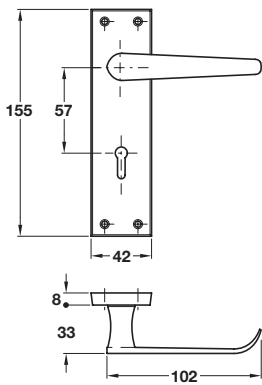

901.98.887 Lever lock handle