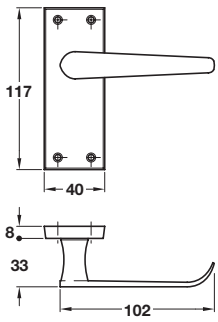

1

901.98.885 Lever latch handles