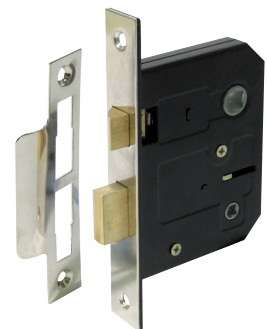

1

901.98.885 Lever latch handles

Photo shows polished chrome finish - polished brass finish will be supplied

911.03.191 Tubular latch

926.85.065 Hinge

911.02.309 5 Lever mortice lock

901.98.887 Lever lock handle

911.02.305 Mortice bathroom lock

901.98.889 Lever bathroom handle

911.02.305 Mortice bathroom lock

Please note there is a  $\pm 3$  mm tolerance on dimensions shown for all lever handles

**A** Straight latch pack, brass

- Set consists of:
  - 2x **926.85.065** Hinges, 76 mm, electro brass
  - 1x **911.03.191** Tubular latch, 64 mm, electro brass
  - 1x **901.98.885** Lever latch handle, polished brass

Finish	Cat. No.
Brass	958.02.023

Order qty: 1 set

**B** Straight lock pack, brass

- Set consists of:
  - 3x **926.85.065** Hinges, 76 mm, electro brass
  - 1x **911.02.309 5** Lever mortice lock, 64 mm, brass plated
  - 1x **901.98.887** Lever lock handle, polished brass