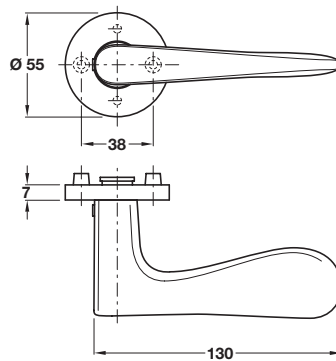

A FSB 1119 lever handle

- Designer: Hartmut Weise
- Pair of lever handles
- Grub screw fixing on 8 mm spindle
- Pair of concealed fixing roses (order separately)
- **Unsprung**, for use with **heavy duty** followers
- For sprung roses, see page 98
- Fixings included
- To suit doors **42-46 mm** thick
- Aluminium
- Matching escutcheons available, see page 211
- Fixed spindle, see page 64 for details of type
- For recommended locks, see **Section 2** pages 4-14

Lever handle	Cat. No.
Silver anodised	904.20.941
Handle rose	
Silver anodised	904.50.011

Order qty: 1 pair

Silver anodised finish

FSB

B FSB 1144 lever handles

- Pair of lever handles
- Grub screw fixing on 8 mm spindle
- Pair of concealed fixing roses (order separately)
- **Unsprung**, for use with **heavy duty** followers
- For sprung roses, see page 98
- Fixings included
- To suit doors **42-46 mm** thick
- Aluminium
- Matching escutcheons available, see page 210
- Fixed spindle, see page 64 for details of type
- For recommended locks, see **Section 2** pages 4-14

Lever handle	Cat. No.
Silver anodised	904.20.141
Handle rose	
Silver anodised	904.50.001

Order qty: 1 pair

Silver anodised finish

FSB

D FSB 1144 Lever handle set

- Includes 1 pair handles and roses
- Fixings included for 42-46 mm thick doors

Finish	Cat. No.
Satin anodised	904.21.191

Order qty: 1 set

C FSB 1147 lever handles

- Pair of lever handles
- Grub screw fixing on 8 mm spindle
- Pair of concealed fixing roses (order separately)
- **Unsprung**, for use with **heavy duty** followers
- For sprung roses, see page 98
- Fixings included
- To suit doors **42-46 mm** thick
- Aluminium
- Matching escutcheons available, see page 210
- Fixed spindle, see page 64 for details of type
- For recommended locks, see **Section 2** pages 4-14