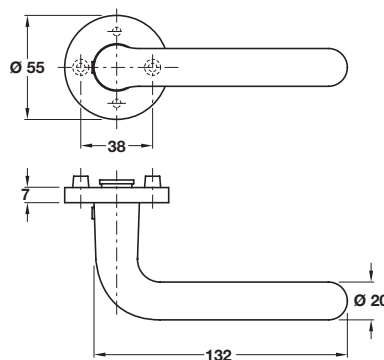

1

Spindle type

- ☐ Plain spindle
- ☐ Piercing spindle
- ☐ Slotted spindle
- ☐ Stabil spindle

See page 64 for details

Compatibility rating

For full explanation see page 2

All FSB lever handles on this page suit door thickness 42-46 mm. For other door thickness please consult our sales office, as they are to special order only, subject to quantity

A FSB 1119 lever handle

- Designer: Hartmut Weise
- Pair of lever handles
- Grub screw fixing on 8 mm spindle
- Pair of concealed fixing roses (order separately)
- **Unsprung**, for use with **heavy duty** followers
- For sprung roses, see page 98
- Fixings included
- To suit doors **42-46 mm** thick
- Aluminium
- Matching escutcheons available, see page 211
- Fixed spindle, see page 64 for details of type
- For recommended locks, see **Section 2** pages 4-14

Lever handle	Cat. No.
Silver anodised	904.20.941
Handle rose	
Silver anodised	904.50.011

Order qty: 1 pair

Silver anodised finish

FSB

B FSB 1144 lever handles

- Pair of lever handles
- Grub screw fixing on 8 mm spindle
- Pair of concealed fixing roses (order separately)
- **Unsprung**, for use with **heavy duty** followers
- For sprung roses, see page 98
- Fixings included
- To suit doors **42-46 mm** thick
- Aluminium
- Matching escutcheons available, see page 210
- Fixed spindle, see page 64 for details of type
- For recommended locks, see **Section 2** pages 4-14

Lever handle	Cat. No.
Silver anodised	904.20.141
Handle rose	
Silver anodised	904.50.001

Order qty: 1 pair

Silver anodised finish

FSB

D FSB 1144 Lever handle set

- Includes 1 pair handles and roses
- Fixings included for 42-46 mm thick doors

Finish	Cat. No.
Satin anodised	904.21.191

Order qty: 1 set

C FSB 1147 lever handles