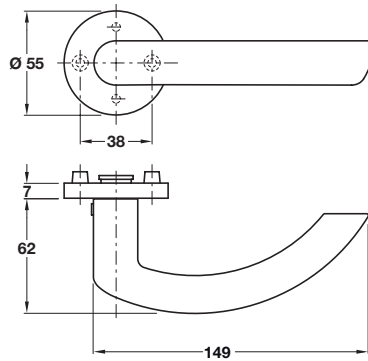

1

Spindle type

- Plain spindle
- Piercing spindle
- Slotted spindle
- Stabil spindle

See page 64 for details

Compatibility rating

For full explanation see page 2

All FSB lever handles on this page suit door thickness 42-46 mm. For other door thickness please consult our sales office, as they are to special order only, subject to quantity

A FSB 1119 lever handle

- Designer: Hartmut Weise
- Pair of lever handles
- Grub screw fixing on 8 mm spindle
- Pair of concealed fixing roses (order separately)
- **Unsprung**, for use with **heavy duty** followers
- For sprung roses, see page 98
- Fixings included
- To suit doors **42-46 mm** thick
- Aluminium
- Matching escutcheons available, see page 211
- Fixed spindle, see page 64 for details of type
- For recommended locks, see **Section 2** pages 4-14

Lever handle	Cat. No.
Silver anodised	904.20.941
Handle rose	
Silver anodised	904.50.011

Order qty: 1 pair

Silver anodised finish

FSB

B FSB 1144 lever handles

- Pair of lever handles
- Grub screw fixing on 8 mm spindle
- Pair of concealed fixing roses (order separately)
- **Unsprung**, for use with **heavy duty** followers
- For sprung roses, see page 98
- Fixings included
- To suit doors **42-46 mm** thick
- Aluminium
- Matching escutcheons available, see page 210
- Fixed spindle, see page 64 for details of type
- For recommended locks, see **Section 2** pages 4-14

Lever handle	Cat. No.
Silver anodised	904.20.141
Handle rose	
Silver anodised	904.50.001

Order qty: 1 pair

Silver anodised finish

FSB

D FSB 1144 Lever handle set

- Includes 1 pair handles and roses
- Fixings included for 42-46 mm thick doors