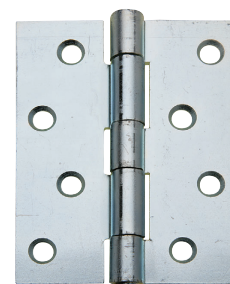

Length x width	100 x 73 mm	
Finish	Bright zinc	Brass plated
Square corners	926.90.155	926.90.158
Radius corners	926.90.165	926.90.168

Order qty: 1 pc

Bright zinc finish shown
Square corners

3

Discontinued when stock=0
For 926.90.029 use alt. no. 926.90.155
For 926.90.028 use alt. no. 926.90.158

B Steel butt hinge

- Square corners
- Unwashed fixed pin
- Mild steel **Re-instated**

Length x width	100 x 73 mm	
Finish	Bright zinc	Brass plated
Square corners	926.90.029	+ 926.90.028

Order qty: Multiples of 10 pcs

Bright zinc finish shown

Discontinued
Discontinued when stock = 0

C Steel butt hinge

- Square corners
- Unwashed fixed pin
- Mild steel

Length x width	75 x 60 mm	
Finish	Bright zinc	Brass plated
Square corners	926.90.009	926.90.008

Order qty: 1 pc

Bright zinc finish shown

D Steel 104 Hurlinge flush hinge

- Fixed pin
- Available in 3 sizes
- Mild steel

Finish	Bright zinc	Electro brassed
Length	Cat. No.	
63 mm	926.81.119	926.81.115
76 mm	926.81.129	926.81.125
102 mm	926.81.139	926.81.135