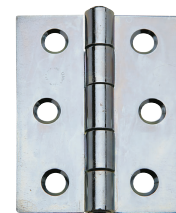

B Steel butt hinge

- Square corners
- Unwashed fixed pin
- Mild steel **Re-instated**

Length x width	100 x 73 mm	
Finish	Bright zinc	Brass plated
Square corners	926.90.029	+ 926.90.028

Order qty: Multiples of 10 pcs

Bright zinc finish shown

Discontinued
Discontinued when stock = 0

C Steel butt hinge

- Square corners
- Unwashed fixed pin
- Mild steel

Length x width	75 x 60 mm	
Finish	Bright zinc	Brass plated
Square corners	926.90.009	926.90.008

Order qty: 1 pc

Bright zinc finish shown

D Steel 104 Hurlinge flush hinge

- Fixed pin
- Available in 3 sizes
- Mild steel

Finish	Bright zinc	Electro brassed
Length	Cat. No.	
63 mm	926.81.119	926.81.115
76 mm	926.81.129	926.81.125
102 mm	926.81.139	926.81.135

Order qty: 1 pc

Bright zinc finish shown

Discontinued when stock=0
For 926.81.149 use alt. no. 926.81.129
For 926.81.145 use alt. no. 926.81.125

E Steel 104 Hurlinge flush hinge

- Removable cuphead pin
- Available in 2 sizes
- Mild steel