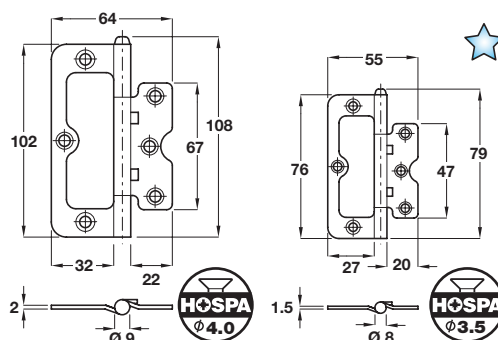

B Steel butt hinge

- Square corners
- Unwashed fixed pin
- Mild steel **Re-instated**

Length x width	100 x 73 mm	
Finish	Bright zinc	Brass plated
Square corners	926.90.029	+ 926.90.028

Order qty: Multiples of 10 pcs

Order qty: 1 pc

Bright zinc finish shown

D Steel 104 Hurlinge flush hinge

- Fixed pin
- Available in 3 sizes
- Mild steel

Finish	Bright zinc	Electro brassed
Length	Cat. No.	
63 mm	926.81.119	926.81.115
76 mm	926.81.129	926.81.125
102 mm	926.81.139	926.81.135

Order qty: 1 pc

Bright zinc finish shown

Discontinued when stock=0
For 926.81.149 use alt. no. 926.81.129
For 926.81.145 use alt. no. 926.81.125

E Steel 104 Hurlinge flush hinge

- Removable cuphead pin
- Available in 2 sizes
- Mild steel

Finish	Bright zinc	Electro brassed
Length	Cat. No.	
76 mm	+ 926.81.149	+ 926.81.145
102 mm	926.81.159	926.81.155

Order qty: 1 pc

Bright zinc finish shown

21.07.14/5*