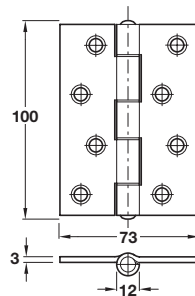

Refer to pages 2-3 for information on BS EN 1935, hinge grades and classification

BS EN 1935

A Steel butt hinge, CE marked

- Grade 7 BS EN 1935
- Maximum adjusted door weight **40 kg**
- Minimum door thickness **35 mm**
- Square and radius corners
- Unwashed fixed pin
- Mild steel

Length x width	100 x 73 mm	
Finish	Bright zinc	Brass plated
Square corners	926.90.155	926.90.158
Radius corners	926.90.165	926.90.168

Order qty: 1 pc

Bright zinc finish shown
Square corners

3

Discontinued when stock=0
For 926.90.029 use alt. no. 926.90.155
For 926.90.028 use alt. no. 926.90.158

B Steel butt hinge

- Square corners
- Unwashed fixed pin
- Mild steel **Re-instated**

Length x width	100 x 73 mm	
Finish	Bright zinc	Brass plated
Square corners	926.90.029	+ 926.90.028

Order qty: Multiples of 10 pcs

Order qty: 1 pc

Bright zinc finish shown

D Steel 104 Hurlinge flush hinge

- Fixed pin
- Available in 3 sizes
- Mild steel

Finish	Bright zinc	Electro brassed
Length	Cat. No.	
63 mm	926.81.119	926.81.115
76 mm	926.81.129	926.81.125
102 mm	926.81.139	926.81.135