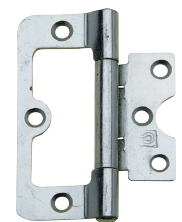

B Steel butt hinge

- Square corners
- Unwashed fixed pin
- Mild steel **Re-instated**

Length x width	100 x 73 mm	
Finish	Bright zinc	Brass plated
Square corners	926.90.029	+ 926.90.028

Order qty: Multiples of 10 pcs

Bright zinc finish shown

Discontinued
Discontinued when stock = 0

C Steel butt hinge

- Square corners
- Unwashed fixed pin
- Mild steel

Length x width	75 x 60 mm	
Finish	Bright zinc	Brass plated
Square corners	926.90.009	926.90.008

Order qty: 1 pc

Bright zinc finish shown

D Steel 104 Hurlinge flush hinge

- Fixed pin
- Available in 3 sizes
- Mild steel

Finish	Bright zinc	Electro brassed
Length	Cat. No.	
63 mm	926.81.119	926.81.115
76 mm	926.81.129	926.81.125
102 mm	926.81.139	926.81.135

Order qty: 1 pc

Bright zinc finish shown

Discontinued when stock=0
For 926.81.149 use alt. no. 926.81.129
For 926.81.145 use alt. no. 926.81.125

E Steel 104 Hurlinge flush hinge

- Removable cuphead pin
- Available in 2 sizes
- Mild steel