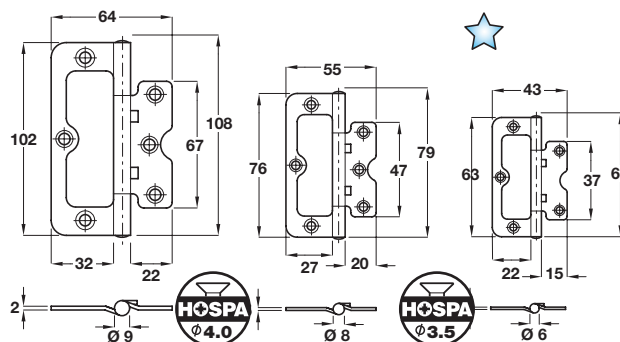

B Steel butt hinge

- Square corners
- Unwashed fixed pin
- Mild steel **Re-instated**

Length x width	100 x 73 mm	
Finish	Bright zinc	Brass plated
Square corners	926.90.029	+ 926.90.028

Order qty: Multiples of 10 pcs

Bright zinc finish shown

Discontinued
Discontinued when stock = 0

C Steel butt hinge

- Square corners
- Unwashed fixed pin
- Mild steel

Length x width	75 x 60 mm	
Finish	Bright zinc	Brass plated
Square corners	926.90.009	926.90.008

Order qty: 1 pc

Bright zinc finish shown

D Steel 104 Hurlinge flush hinge

- Fixed pin
- Available in 3 sizes
- Mild steel

Finish	Bright zinc	Electro brassed
Length	Cat. No.	
63 mm	926.81.119	926.81.115
76 mm	926.81.129	926.81.125
102 mm	926.81.139	926.81.135

Order qty: 1 pc

Bright zinc finish shown

Discontinued when stock=0
For 926.81.149 use alt. no. 926.81.129
For 926.81.145 use alt. no. 926.81.125

E Steel 104 Hurlinge flush hinge

- Removable cuphead pin
- Available in 2 sizes
- Mild steel