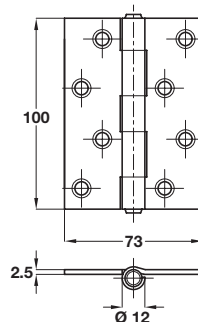

Length x width	100 x 73 mm	
Finish	Bright zinc	Brass plated
Square corners	926.90.155	926.90.158
Radius corners	926.90.165	926.90.168

Order qty: 1 pc

Bright zinc finish shown
Square corners

3

Discontinued when stock=0
For 926.90.029 use alt. no. 926.90.155
For 926.90.028 use alt. no. 926.90.158

B Steel butt hinge

- Square corners
- Unwashed fixed pin
- Mild steel **Re-instated**

Length x width	100 x 73 mm	
Finish	Bright zinc	Brass plated
Square corners	926.90.029	+ 926.90.028

Order qty: Multiples of 10 pcs

Bright zinc finish shown

Discontinued
Discontinued when stock = 0

C Steel butt hinge

- Square corners
- Unwashed fixed pin
- Mild steel

Length x width	75 x 60 mm	
Finish	Bright zinc	Brass plated
Square corners	926.90.009	926.90.008

Order qty: 1 pc

Bright zinc finish shown

D Steel 104 Hurlinge flush hinge

- Fixed pin
- Available in 3 sizes
- Mild steel

Finish	Bright zinc	Electro brassed
Length	Cat. No.	
63 mm	926.81.119	926.81.115
76 mm	926.81.129	926.81.125
102 mm	926.81.139	926.81.135