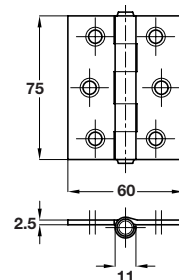

B Steel butt hinge

- Square corners
- Unwashed fixed pin
- Mild steel **Re-instated**

Length x width	100 x 73 mm	
Finish	Bright zinc	Brass plated
Square corners	926.90.029	+ 926.90.028

Order qty: Multiples of 10 pcs

Bright zinc finish shown

Discontinued
Discontinued when stock = 0

C Steel butt hinge

- Square corners
- Unwashed fixed pin
- Mild steel

Length x width	75 x 60 mm	
Finish	Bright zinc	Brass plated
Square corners	926.90.009	926.90.008

Order qty: 1 pc

Bright zinc finish shown

D Steel 104 Hurlinge flush hinge

- Fixed pin
- Available in 3 sizes
- Mild steel

Finish	Bright zinc	Electro brassed
Length	Cat. No.	
63 mm	926.81.119	926.81.115
76 mm	926.81.129	926.81.125
102 mm	926.81.139	926.81.135

Finish	Bright zinc	Electro brassed
Length	Cat. No.	
76 mm	+ 926.81.149	+ 926.81.145
102 mm	926.81.159	926.81.155

Order qty: 1 pc

Bright zinc finish shown

21.07.14/5*