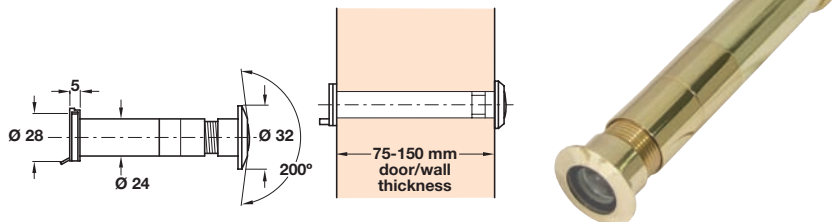

Finish	Cat. No.
Polished brass	959.04.028
Polished nickel	959.04.026

Order qty: 1 pc

D Door viewer, 200°

- 30 minute fire rating**
- To suit doors 40-55 mm thick
- Security flap included
- Brass

Finish	Cat. No.
Polished brass	959.04.048
Polished nickel	959.04.046

Order qty: 1 pc

E Door viewer, 200°

- To suit doors 60-80 mm thick
- Security flap included
- Brass

Finish	Cat. No.
Polished brass	959.04.038
Polished nickel	959.04.036

Order qty: 1 pc

F Door viewer, 200°

- To suit doors/panels/walls 75-150 mm thick
- Security flap included
- Brass

Finish	Cat. No.
Polished brass	+ 959.04.058
Polished nickel	+ 959.04.056

Order qty: 1 pc

G Door viewer

- To suit doors 44-55 mm thick
- Clear wide angle of vision, no need to stand close to the door
- Plastic