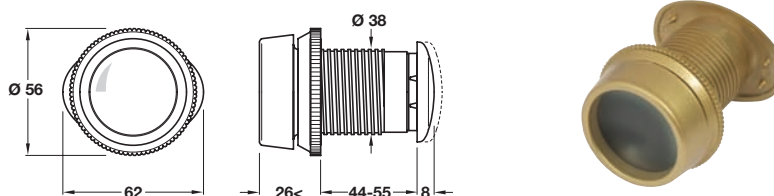

G Door viewer

- To suit doors 44-55 mm thick
- Clear wide angle of vision, no need to stand close to the door
- Plastic

Finish	Cat. No.
Silver	959.04.009
Gold	959.04.008

Order qty: 1 pc