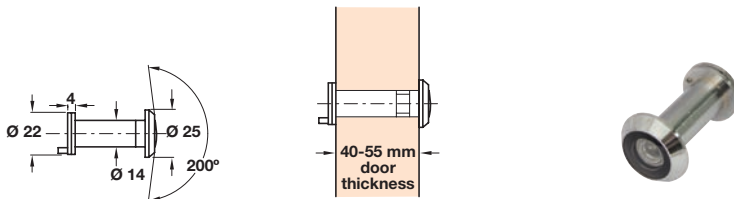

Entrance Door Fittings

Door Viewers

Discontinued •
Discontinued when stock = 0 +

HÄFELE

A Door viewer, 170°

- To suit doors 18-25 mm thick
- Security flap included
- Brass

Finish	Cat. No.
Polished brass	959.04.068
Polished nickel	+ 959.04.066

Order qty: 1 pc

B Door viewer, 170°

- To suit doors 20-35 mm thick
- Security flap included
- Brass

Finish	Cat. No.
Polished brass	959.04.018
Polished nickel	959.04.016

Order qty: 1 pc

C Door viewer, 200°

- To suit doors 40-55 mm thick
- Security flap included
- Brass

Finish	Cat. No.
Polished brass	959.04.028
Polished nickel	959.04.026

Order qty: 1 pc

D Door viewer, 200°

- 30 minute fire rating**
- To suit doors 40-55 mm thick
- Security flap included
- Brass

Finish	Cat. No.
Polished brass	959.04.048
Polished nickel	959.04.046

Order qty: 1 pc

E Door viewer, 200°

- To suit doors 60-80 mm thick
- Security flap included
- Brass

Finish	Cat. No.
Polished brass	959.04.038
Polished nickel	959.04.036

Order qty: 1 pc

F Door viewer, 200°

- To suit doors/panels/walls 75-150 mm thick
- Security flap included
- Brass