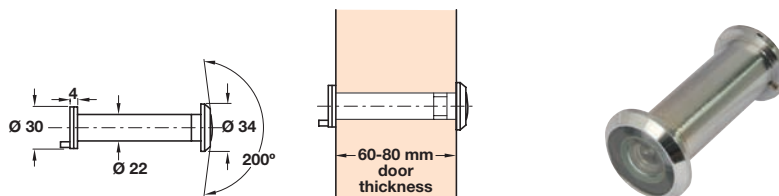

Finish	Cat. No.
Polished brass	959.04.028
Polished nickel	959.04.026

Order qty: 1 pc

D Door viewer, 200°

- 30 minute fire rating**
- To suit doors 40-55 mm thick
- Security flap included
- Brass

Finish	Cat. No.
Polished brass	959.04.048
Polished nickel	959.04.046

Order qty: 1 pc

E Door viewer, 200°

- To suit doors 60-80 mm thick
- Security flap included
- Brass

Finish	Cat. No.
Polished brass	959.04.038
Polished nickel	959.04.036

Order qty: 1 pc

F Door viewer, 200°

- To suit doors/panels/walls 75-150 mm thick
- Security flap included
- Brass

Finish	Cat. No.
Polished brass	+ 959.04.058
Polished nickel	+ 959.04.056

Order qty: 1 pc

G Door viewer

- To suit doors 44-55 mm thick
- Clear wide angle of vision, no need to stand close to the door
- Plastic