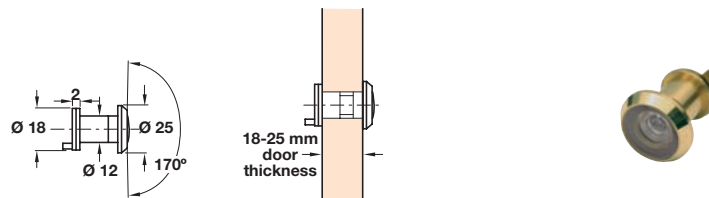

Entrance Door Fittings

Door Viewers

Discontinued •
Discontinued when stock = 0 +

HÄFELE

A Door viewer, 170°

- To suit doors 18-25 mm thick
- Security flap included
- Brass

Finish	Cat. No.
Polished brass	959.04.068
Polished nickel	+ 959.04.066

Order qty: 1 pc

B Door viewer, 170°

- To suit doors 20-35 mm thick
- Security flap included
- Brass

Finish	Cat. No.
Polished brass	959.04.018
Polished nickel	959.04.016

Order qty: 1 pc

C Door viewer, 200°

- To suit doors 40-55 mm thick
- Security flap included
- Brass

Finish	Cat. No.
Polished brass	959.04.028
Polished nickel	959.04.026

Order qty: 1 pc

D Door viewer, 200°

- 30 minute fire rating**
- To suit doors 40-55 mm thick
- Security flap included
- Brass

Finish	Cat. No.
Polished brass	959.04.048
Polished nickel	959.04.046

Order qty: 1 pc

E Door viewer, 200°

- To suit doors 60-80 mm thick
- Security flap included
- Brass

Finish	Cat. No.
Polished brass	959.04.038
Polished nickel	959.04.036

Order qty: 1 pc

F Door viewer, 200°

- To suit doors/panels/walls 75-150 mm thick
- Security flap included
- Brass