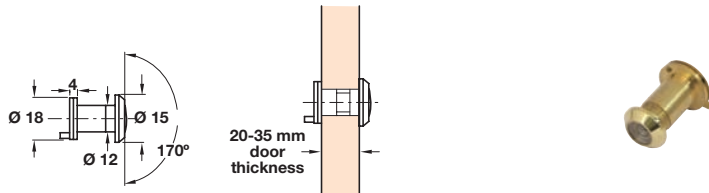

Entrance Door Fittings

Door Viewers

Discontinued •
Discontinued when stock = 0 +

HÄFELE

A Door viewer, 170°

- To suit doors 18-25 mm thick
- Security flap included
- Brass

Finish	Cat. No.
Polished brass	959.04.068
Polished nickel	+ 959.04.066

Order qty: 1 pc

B Door viewer, 170°

- To suit doors 20-35 mm thick
- Security flap included
- Brass

Finish	Cat. No.
Polished brass	959.04.018
Polished nickel	959.04.016

Order qty: 1 pc

C Door viewer, 200°

- To suit doors 40-55 mm thick
- Security flap included
- Brass

Finish	Cat. No.
Polished brass	959.04.028
Polished nickel	959.04.026

Order qty: 1 pc

D Door viewer, 200°

- 30 minute fire rating**
- To suit doors 40-55 mm thick
- Security flap included
- Brass

Finish	Cat. No.
Polished brass	959.04.048
Polished nickel	959.04.046

Order qty: 1 pc

E Door viewer, 200°

- To suit doors 60-80 mm thick
- Security flap included
- Brass

Finish	Cat. No.
Polished brass	959.04.038
Polished nickel	959.04.036

Order qty: 1 pc

F Door viewer, 200°

- To suit doors/panels/walls 75-150 mm thick
- Security flap included
- Brass