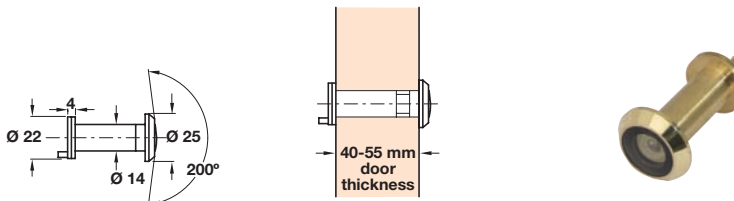

Order qty: 1 pc

B Door viewer, 170°

- To suit doors 20-35 mm thick
- Security flap included
- Brass

Finish	Cat. No.
Polished brass	959.04.018
Polished nickel	959.04.016

Order qty: 1 pc

C Door viewer, 200°

- To suit doors 40-55 mm thick
- Security flap included
- Brass

Finish	Cat. No.
Polished brass	959.04.028
Polished nickel	959.04.026

Order qty: 1 pc

D Door viewer, 200°

- 30 minute fire rating**
- To suit doors 40-55 mm thick
- Security flap included
- Brass

Finish	Cat. No.
Polished brass	959.04.048
Polished nickel	959.04.046

Order qty: 1 pc

E Door viewer, 200°

- To suit doors 60-80 mm thick
- Security flap included
- Brass

Finish	Cat. No.
Polished brass	959.04.038
Polished nickel	959.04.036

Order qty: 1 pc

F Door viewer, 200°

- To suit doors/panels/walls 75-150 mm thick
- Security flap included
- Brass

Finish	Cat. No.
Polished brass	+ 959.04.058
Polished nickel	+ 959.04.056

Order qty: 1 pc

G Door viewer

- To suit doors 44-55 mm thick
- Clear wide angle of vision, no need to stand close to the door
- Plastic