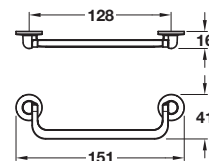

## DUCHESS drop ring handle

- > Order M4 handles screws separately
- > Zinc alloy
- > Order qty: 1 pc

Finish	Cat. No.
Bright nickel	121.62.710
Matt gold	121.62.510

## DUCHESS drop handle

- > Order M4 handles screws separately
- > Zinc alloy
- > Order qty: 1 pc

Finish	Cat. No.
Bright nickel	116.22.755
Matt gold	116.22.555