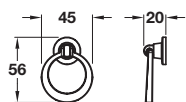

## DUCHESS drop ring handle

- > Order M4 handles screws separately
- > Zinc alloy
- > Order qty: 1 pc

Finish	Cat. No.
Bright nickel	121.62.710
Matt gold	121.62.510

## DUCHESS drop handle

- > Order M4 handles screws separately
- > Zinc alloy
- > Order qty: 1 pc

Finish	Cat. No.
Bright nickel	116.22.755
Matt gold	116.22.555