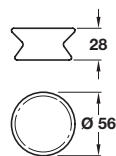

YOYO knob

Product is subject to variations in colour and dimensions due to being manufactured from natural materials

- > Order M4 handles screws separately
- > Oak
- > Order qty: 1 pc