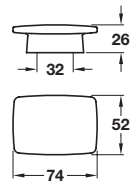

QUATRO knob

Product is subject to variations in colour and dimensions due to being manufactured from natural materials

- > Order M4 handles screws separately
- > Oak
- > Order qty: 1 pc