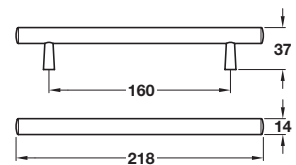

## SHAKER knob

Product is subject to variations in colour and dimensions due to being manufactured from natural materials

- > Order M4 handles screws separately
- > Oak
- > Order qty: 1 pc

Dim. A	Dim. B	Dim. C	Smoked oak
Ø 45 mm	Ø 38 mm	29 mm	195.60.410
Ø 55 mm	Ø 48 mm	29 mm	195.62.410

## YOYO knob

Product is subject to variations in colour and dimensions due to being manufactured from natural materials

- > Order M4 handles screws separately
- > Oak
- > Order qty: 1 pc

Finish	Cat. No.
Oak lacquered	195.79.430
Smoked oak	195.79.420

## TILAA bar handle

Product is subject to variations in colour and dimensions due to being manufactured from natural materials

- > Order M4 handles screws separately
- > Oak and copper
- > Order qty: 1 pc