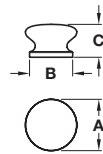

## SHAKER knob

Product is subject to variations in colour and dimensions due to being manufactured from natural materials

- > Order M4 handles screws separately
- > Oak
- > Order qty: 1 pc

Dim. A	Dim. B	Dim. C	Smoked oak
Ø 45 mm	Ø 38 mm	29 mm	195.60.410
Ø 55 mm	Ø 48 mm	29 mm	195.62.410