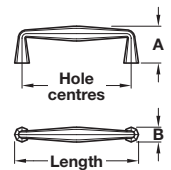

## BURBRIDGE cast iron pull handle

- > 2x M4 x 25 mm handle screw included
- > Cast iron
- > Order qty: 1 pc

Length	Hole centres	A x B	Cast iron
109 mm	96 mm	33 x 13 mm	116.35.344
144 mm	128 mm	35 x 15 mm	116.35.345
176 mm	160 mm	37 x 15 mm	116.35.346
212 mm	192 mm	40 x 17 mm	116.35.347

## BURBRIDGE brass pull handle

- > 2x M4 x 25 mm handle screw included
- > Brass
- > Order qty: 1 pc

Length	Hole centres	A x B	Polished nickel
109 mm	96 mm	33 x 13 mm	116.35.744
144 mm	128 mm	35 x 15 mm	116.35.745
176 mm	160 mm	37 x 15 mm	116.35.746
212 mm	192 mm	40 x 17 mm	116.35.747

## BURBRIDGE brass pull handle

- > 2x M4 x 25 mm handle screw included
- > Brass
- > Order qty: 1 pc

Finish	Cat. No.
Length 144 mm, hole centres 128 mm, A x B: 35 x 15 mm	
Oil rubbed bronze	116.35.145
Brushed brass	116.35.545
Antique copper	116.35.945