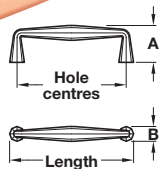

## BURBRIDGE cast iron pull handle

- > 2x M4 x 25 mm handle screw included
- > Cast iron
- > Order qty: 1 pc

Length	Hole centres	A x B	Cast iron
109 mm	96 mm	33 x 13 mm	116.35.344
144 mm	128 mm	35 x 15 mm	116.35.345
176 mm	160 mm	37 x 15 mm	116.35.346
212 mm	192 mm	40 x 17 mm	116.35.347

## BURBRIDGE brass pull handle

- > 2x M4 x 25 mm handle screw included
- > Brass
- > Order qty: 1 pc

Length	Hole centres	A x B	Polished nickel
109 mm	96 mm	33 x 13 mm	116.35.744
144 mm	128 mm	35 x 15 mm	116.35.745
176 mm	160 mm	37 x 15 mm	116.35.746
212 mm	192 mm	40 x 17 mm	116.35.747

## BURBRIDGE brass pull handle

- > 2x M4 x 25 mm handle screw included
- > Brass
- > Order qty: 1 pc

Finish	Cat. No.
Length 144 mm, hole centres 128 mm, A x B: 35 x 15 mm	
Oil rubbed bronze	116.35.145
Brushed brass	116.35.545
Antique copper	116.35.945