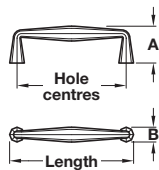

## BURBRIDGE cast iron pull handle

- > 2x M4 x 25 mm handle screw included
- > Cast iron
- > Order qty: 1 pc

Length	Hole centres	A x B	Cast iron
109 mm	96 mm	33 x 13 mm	116.35.344
144 mm	128 mm	35 x 15 mm	116.35.345
176 mm	160 mm	37 x 15 mm	116.35.346
212 mm	192 mm	40 x 17 mm	116.35.347

## BURBRIDGE brass pull handle

- > 2x M4 x 25 mm handle screw included
- > Brass
- > Order qty: 1 pc

Length	Hole centres	A x B	Polished nickel
109 mm	96 mm	33 x 13 mm	116.35.744
144 mm	128 mm	35 x 15 mm	116.35.745
176 mm	160 mm	37 x 15 mm	116.35.746
212 mm	192 mm	40 x 17 mm	116.35.747

## BURBRIDGE brass pull handle

- > 2x M4 x 25 mm handle screw included
- > Brass
- > Order qty: 1 pc

Finish	Cat. No.
Length 144 mm, hole centres 128 mm, A x B: 35 x 15 mm	
Oil rubbed bronze	116.35.145
Brushed brass	116.35.545
Antique copper	116.35.945