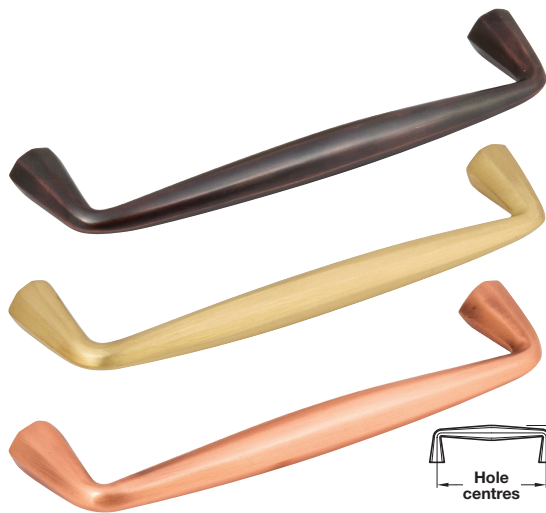

## BURBRIDGE cast iron pull handle

- > 2x M4 x 25 mm handle screw included
- > Cast iron
- > Order qty: 1 pc

Length	Hole centres	A x B	Cast iron
109 mm	96 mm	33 x 13 mm	116.35.344
144 mm	128 mm	35 x 15 mm	116.35.345
176 mm	160 mm	37 x 15 mm	116.35.346
212 mm	192 mm	40 x 17 mm	116.35.347

## BURBRIDGE brass pull handle

- > 2x M4 x 25 mm handle screw included
- > Brass
- > Order qty: 1 pc

Length	Hole centres	A x B	Polished nickel
109 mm	96 mm	33 x 13 mm	116.35.744
144 mm	128 mm	35 x 15 mm	116.35.745
176 mm	160 mm	37 x 15 mm	116.35.746
212 mm	192 mm	40 x 17 mm	116.35.747

## BURBRIDGE brass pull handle

- > 2x M4 x 25 mm handle screw included
- > Brass
- > Order qty: 1 pc

Finish	Cat. No.
Length 144 mm, hole centres 128 mm, A x B: 35 x 15 mm	
Oil rubbed bronze	116.35.145
Brushed brass	116.35.545
Antique copper	116.35.945