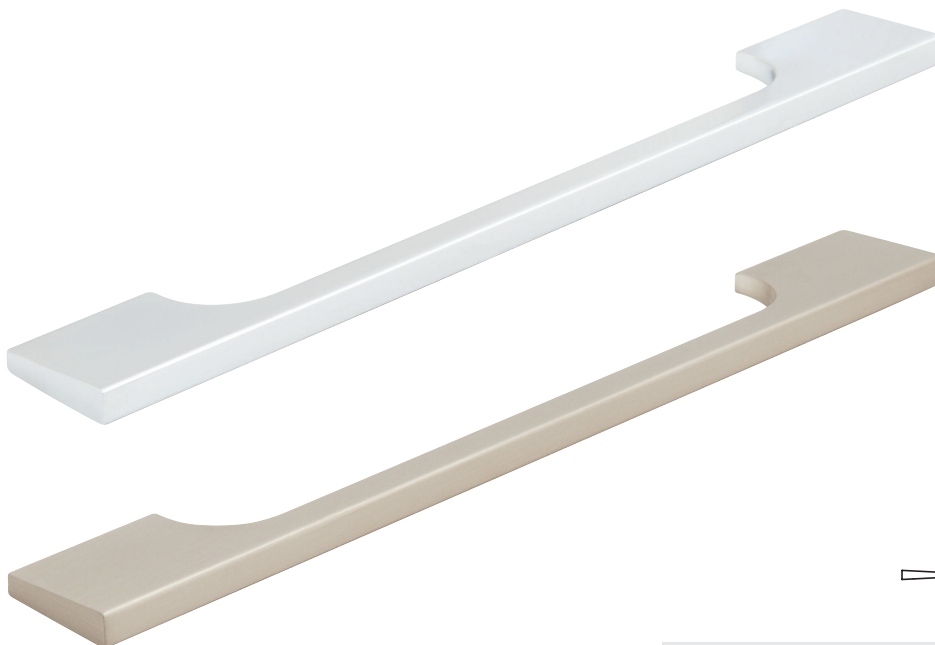

## DREWTON pull handle

- > Order M4 handle screws separately
- > Aluminium
- > Order qty: 1 pc

Length	Hole centres	Polished chrome	
256 mm	192 mm	109.48.217	
352 mm	288 mm	109.48.219	

## PUTNEY pull handle

- > Order M4 handle screws separately
- > Aluminium
- > Order qty: 1 pc

Length	Hole centres	Polished chrome	Brushed nickel
256 mm	192 mm	109.48.207	109.48.607
352 mm	288 mm	109.48.209	109.48.609