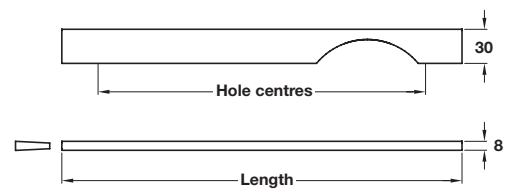

## DREWTON pull handle

- > Order M4 handle screws separately
- > Aluminium
- > Order qty: 1 pc

Length	Hole centres	Polished chrome	
256 mm	192 mm	109.48.217	
352 mm	288 mm	109.48.219	

## PUTNEY pull handle

- > Order M4 handle screws separately
- > Aluminium
- > Order qty: 1 pc

Length	Hole centres	Polished chrome	Brushed nickel
256 mm	192 mm	109.48.207	109.48.607
352 mm	288 mm	109.48.209	109.48.609