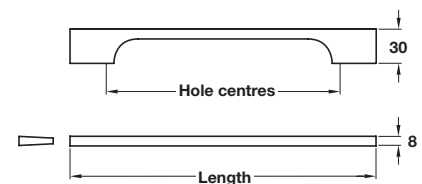

## DREWTON pull handle

- > Order M4 handle screws separately
- > Aluminium
- > Order qty: 1 pc

Length	Hole centres	Polished chrome	
256 mm	192 mm	109.48.217	
352 mm	288 mm	109.48.219	

## PUTNEY pull handle

- > Order M4 handle screws separately
- > Aluminium
- > Order qty: 1 pc

Length	Hole centres	Polished chrome	Brushed nickel
256 mm	192 mm	109.48.207	109.48.607
352 mm	288 mm	109.48.209	109.48.609