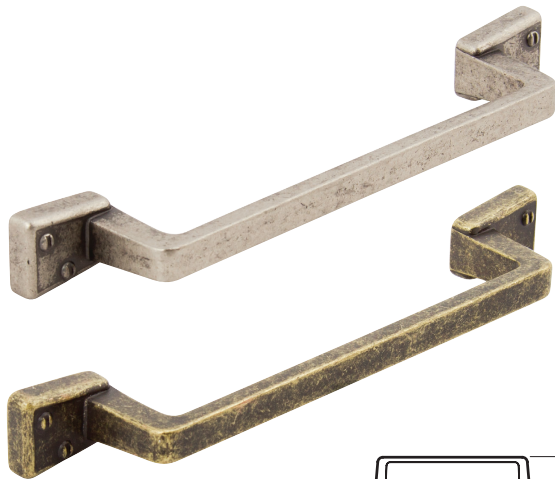

HAXBY pull handle

- > 2x M4 x 25 mm snap off handle screws included
- > Zinc alloy
- > Order qty: 1 pc

Finish	Cat. No.
Antique pewter	107.03.915
Antique bronze	107.03.115