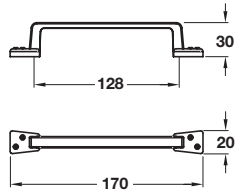

HAXBY pull handle

- > 2x M4 x 25 mm snap off handle screws included
- > Zinc alloy
- > Order qty: 1 pc

Finish	Cat. No.
Antique pewter	107.03.915
Antique bronze	107.03.115