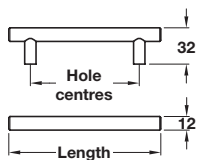

BARTRAM bar handle

- > 2x M4 x 20 mm, 2x M4 x 22 mm and 2x M4 x 25 mm screws included
- > Steel
- > Order qty: 1 pc

Length	Hole centres	Cat. No.
Antique copper		
134 mm	128 mm	117.97.062
220 mm	160 mm	117.97.063
Brushed oil rubbed bronze		
134 mm	128 mm	117.97.162
220 mm	160 mm	117.97.163