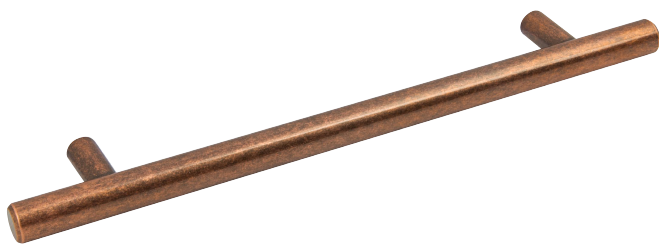

BARTRAM bar handle

- > 2x M4 x 20 mm, 2x M4 x 22 mm and 2x M4 x 25 mm screws included
- > Steel
- > Order qty: 1 pc

Length	Hole centres	Cat. No.
Antique copper		
134 mm	128 mm	117.97.062
220 mm	160 mm	117.97.063
Brushed oil rubbed bronze		
134 mm	128 mm	117.97.162
220 mm	160 mm	117.97.163