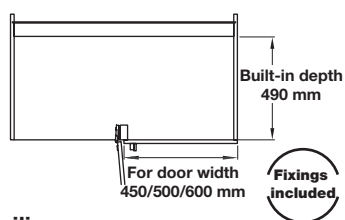

## Twin Corner pull out shelving unit

Twin Corner includes 2 shelves and all fittings for installation in 900 or 1000 mm plus corner cabinets with 450 or 500 mm doors.

Designed so that the pull out section automatically begins to pivot as the unit is pulled out of the cabinet.

Slide corner shelving unit shown on page 20 has the same pull-out pivot action, but has the additional feature of shelves which can be pulled out independently of one another.

**Note: Diagram and photos show right hand version.**

## Pull out shelving unit with railing

- Suitable for 900, 1000 or min. 1000 mm corner base cabinets, with 16-19 mm board thickness **Text added**
- Built-in depth: 490 mm
- Left or right handed
- Designed so that the pull out section automatically begins to pivot as the unit is pulled out of the cabinet
- **Shelves pull out together**
- Max. load carrying capacity per shelf: 20 kg **Text added**
- Set includes 2x laminated wooden shelves, with a white base and polished chrome rail, pull out and pivoting mechanism and fitting instructions

For cabinet width	For door width	Left hand	Right hand
900 mm	450 mm	542.08.846	542.08.845
1000 mm	500 mm	542.08.851	542.08.850

Order qty: 1 set

TCH-FF 2010, HUK. Dimensional data not binding. We reserve the right to alter specifications without notice.