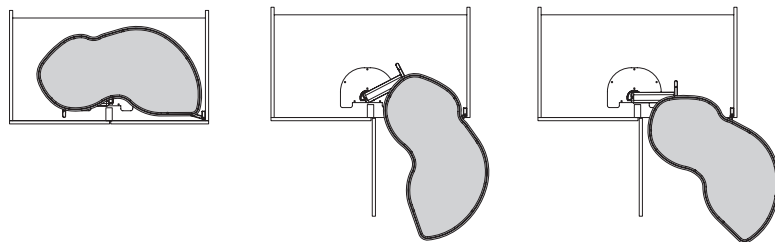

# Vauth-Sagel Kitchen Storage Twin Corner Pull Out Shelving Units

## Twin Corner pull out shelving unit

Twin Corner includes 2 shelves and all fittings for installation in 900 or 1000 mm plus corner cabinets with 450 or 500 mm doors.

Designed so that the pull out section automatically begins to pivot as the unit is pulled out of the cabinet.

Slide corner shelving unit shown on page 20 has the same pull-out pivot action, but has the additional feature of shelves which can be pulled out independently of one another.

**Note: Diagram and photos show right hand version.**

## Pull out shelving unit with railing

- Suitable for 900, 1000 or min. 1000 mm corner base cabinets, with 16-19 mm board thickness **Text added**
- Built-in depth: 490 mm
- Left or right handed
- Designed so that the pull out section automatically begins to pivot as the unit is pulled out of the cabinet
- **Shelves pull out together**
- Max. load carrying capacity per shelf: 20 kg **Text added**
- Set includes 2x laminated wooden shelves, with a white base and polished chrome rail, pull out and pivoting mechanism and fitting instructions