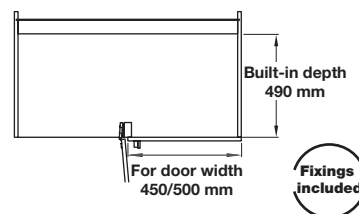

## Twin Corner pull out shelving unit

Twin Corner includes 2 shelves and all fittings for installation in 900 or 1000 mm plus corner cabinets with 450 or 500 mm doors.

Designed so that the pull out section automatically begins to pivot as the unit is pulled out of the cabinet.

Slide corner shelving unit shown on page 20 has the same pull-out pivot action, but has the additional feature of shelves which can be pulled out independently of one another.

**Note: Diagram and photos show right hand version.**

## Pull out shelving unit with railing

- Suitable for 900, 1000 or min. 1000 mm corner base cabinets, with 16-19 mm board thickness **Text added**
- Built-in depth: 490 mm
- Left or right handed
- Designed so that the pull out section automatically begins to pivot as the unit is pulled out of the cabinet
- **Shelves pull out together**
- Max. load carrying capacity per shelf: 20 kg **Text added**
- Set includes 2x laminated wooden shelves, with a white base and polished chrome rail, pull out and pivoting mechanism and fitting instructions

For cabinet width	For door width	Left hand	Right hand
900 mm	450 mm	542.08.846	542.08.845
1000 mm	500 mm	542.08.851	542.08.850

Order qty: 1 set

TCH-FF 2010, HUK. Dimensional data not binding. We reserve the right to alter specifications without notice.