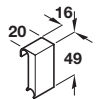

Finish	Cat. No.
Polished chrome	547.24.252

Order qty: 1 set (1 set = 1 pair)

Additional plastic clip, other colours

- Handed; order 1 left and 1 right for each glass side

Finish	Left hand	Right hand
Grey	547.24.651	547.24.650
Black	547.24.351	547.24.350
White	547.24.751	547.24.750

Order qty: 1 pc