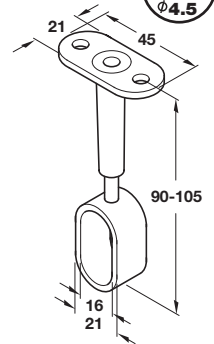

Finish	Cat. No.
Nickel-plated	803.33.723

Order qty: Multiples of 10 pcs

Rail centre support

- For use with oval wardrobe rails, 15 mm wide
- Zinc alloy

Finish	Cat. No.
Polished brass	802.04.511
Polished chrome	802.06.200

Order qty: Multiples of 10 pcs

Rail centre support, height adjustable

- Height adjustable 90-105 mm
- For use with oval wardrobe rails, 15 mm wide
- Fixings not included
- Zinc alloy

Finish	Cat. No.
Polished chrome	802.05.200

Order qty: 1 pc

Photo shows screw fixing version

Text added to photo and drawing of screw and dowel version added

Rail end support

- For use with oval wardrobe rails, 15 mm wide
- Fixings not included
- White plastic

Fixing type	Cat. No.
Screw	803.21.740
Screw and dowel	803.22.747

Order qty: Multiples of 100 pcs

TCH-FF 2010, HUK. Dimensional data not binding. We reserve the right to alter specifications without notice.