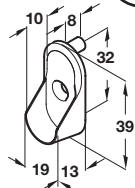

Rail end support

- For use with oval wardrobe rails, 15 mm wide
- Fixings not included
- Zinc alloy

Finish	Cat. No.
Nickel-plated	803.33.758

Order qty: Multiples of 10 pcs

Rail end support, with dowels

- For use with oval wardrobe rails, 15 mm wide
- With 2 dowels at 32 mm centres **Text added**
- Fixings not included
- Zinc alloy

Finish	Cat. No.
Nickel-plated	803.33.723

Order qty: Multiples of 10 pcs

Rail centre support

- For use with oval wardrobe rails, 15 mm wide
- Zinc alloy

Finish	Cat. No.
Polished brass	802.04.511
Polished chrome	802.06.200

Order qty: Multiples of 10 pcs

Rail centre support, height adjustable

- Height adjustable 90-105 mm
- For use with oval wardrobe rails, 15 mm wide
- Fixings not included
- Zinc alloy

Finish	Cat. No.
Polished chrome	802.05.200

Fixing type	Cat. No.
Screw	803.21.740
Screw and dowel	803.22.747

Order qty: Multiples of 100 pcs

TCH-FF 2010, HUK. Dimensional data not binding. We reserve the right to alter specifications without notice.