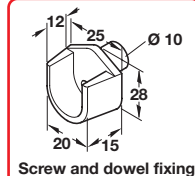

Finish	Cat. No.
Nickel-plated	803.33.723

Order qty: Multiples of 10 pcs

Rail centre support

- For use with oval wardrobe rails, 15 mm wide
- Zinc alloy

Finish	Cat. No.
Polished brass	802.04.511
Polished chrome	802.06.200

Order qty: Multiples of 10 pcs

Rail centre support, height adjustable

- Height adjustable 90-105 mm
- For use with oval wardrobe rails, 15 mm wide
- Fixings not included
- Zinc alloy

Finish	Cat. No.
Polished chrome	802.05.200

Order qty: 1 pc

Photo shows screw fixing version

Text added to photo and drawing of screw and dowel version added

Rail end support

- For use with oval wardrobe rails, 15 mm wide
- Fixings not included
- White plastic

Fixing type	Cat. No.
Screw	803.21.740
Screw and dowel	803.22.747

Order qty: Multiples of 100 pcs

TCH-FF 2010, HUK. Dimensional data not binding. We reserve the right to alter specifications without notice.