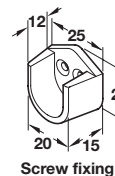

Order qty: Multiples of 10 pcs

Rail centre support, height adjustable

- Height adjustable 90-105 mm
- For use with oval wardrobe rails, 15 mm wide
- Fixings not included
- Zinc alloy

Finish	Cat. No.
Polished chrome	802.05.200

Order qty: 1 pc

Photo shows screw fixing version

Text added to photo and drawing of screw and dowel version added

Rail end support

- For use with oval wardrobe rails, 15 mm wide
- Fixings not included
- White plastic

Fixing type	Cat. No.
Screw	803.21.740
Screw and dowel	803.22.747

Order qty: Multiples of 100 pcs

TCH-FF 2010, HUK. Dimensional data not binding. We reserve the right to alter specifications without notice.