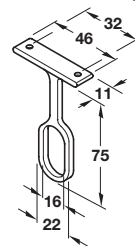

Rail end support

- For use with oval wardrobe rails, 15 mm wide
- Fixings not included
- Zinc alloy

Finish	Cat. No.
Nickel-plated	803.33.758

Order qty: Multiples of 10 pcs

Rail end support, with dowels

- For use with oval wardrobe rails, 15 mm wide
- With 2 dowels at 32 mm centres **Text added**
- Fixings not included
- Zinc alloy

Finish	Cat. No.
Nickel-plated	803.33.723

Order qty: Multiples of 10 pcs

Rail centre support

- For use with oval wardrobe rails, 15 mm wide
- Zinc alloy

Finish	Cat. No.
Polished brass	802.04.511
Polished chrome	802.06.200

Order qty: Multiples of 10 pcs

Rail centre support, height adjustable

- Height adjustable 90-105 mm
- For use with oval wardrobe rails, 15 mm wide
- Fixings not included
- Zinc alloy

Finish	Cat. No.
Polished chrome	802.05.200

Fixing type	Cat. No.
Screw	803.21.740
Screw and dowel	803.22.747

Order qty: Multiples of 100 pcs

TCH-FF 2010, HUK. Dimensional data not binding. We reserve the right to alter specifications without notice.