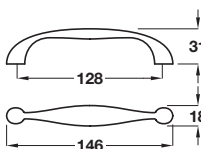

Finish	Cat. No.
Antique pewter	135.82.900

Order qty: 1 pc

Antique pewter finish

Bow handle

- Zinc alloy

Finish	Cat. No.
Antique pewter	106.46.903

Order qty: 1 pc

Antique pewter finish

TCH-FF 2010, HUK. Dimensional data not binding. We reserve the right to alter specifications without notice.