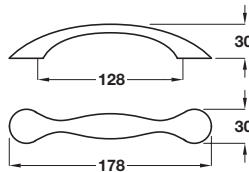

Antique pewter finish

Bow handle

- Zinc alloy

Finish	Cat. No.
Antique pewter	110.93.903
Antique brass	110.93.103

Order qty: 1 pc

Antique brass finish

Knob

- Zinc alloy

TCH-FF 2010, HUK. Dimensional data not binding. We reserve the right to alter specifications without notice.