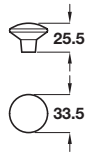

Antique brass finish

3

Furniture Handles and Knobs