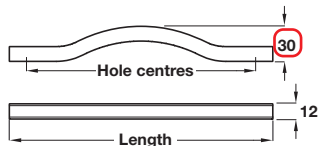

Unless otherwise indicated fixing screws are not included and must be ordered separately. The logo shown indicates the type of screw required.

**Catalogue shows 26 mm
Correct dimension is 30 mm**

Polished chrome body, with stainless steel effect insert

Bar handle

- Aluminium

Length	Hole centres	Polished chrome body/ St. steel effect insert	Polished chrome body/ black nickel insert	Polished chrome body/ matt black insert
236 mm	224 mm	112.68.205	112.68.265	112.68.235
332 mm	320 mm	112.68.208	112.68.268	112.68.238

Order qty: 1 pc

Side detail

3

Furniture Handles and Knobs

**Catalogue shows 25 mm
Correct dimension is 29 mm**

Polished chrome body, with stainless steel effect insert

Bar handle

- Aluminium

Length	Hole centres	Polished chrome body/ St. steel effect insert	Polished chrome body/ black nickel insert	Polished chrome body/ matt black insert
300 mm	288 mm	112.67.267	112.67.257	112.67.237
396 mm	384 mm	112.67.269	112.67.259	112.67.239