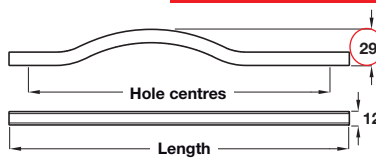

Unless otherwise indicated fixing screws are not included and must be ordered separately. The logo shown indicates the type of screw required.

**Catalogue shows 26 mm
Correct dimension is 30 mm**

Polished chrome body, with stainless steel effect insert

Bar handle

- Aluminium

Length	Hole centres	Polished chrome body/ St. steel effect insert	Polished chrome body/ black nickel insert	Polished chrome body/ matt black insert
236 mm	224 mm	112.68.205	112.68.265	112.68.235
332 mm	320 mm	112.68.208	112.68.268	112.68.238

Order qty: 1 pc

Side detail

3

Furniture Handles and Knobs

**Catalogue shows 25 mm
Correct dimension is 29 mm**

Polished chrome body, with stainless steel effect insert

Bar handle

- Aluminium

Length	Hole centres	Polished chrome body/ St. steel effect insert	Polished chrome body/ black nickel insert	Polished chrome body/ matt black insert
300 mm	288 mm	112.67.267	112.67.257	112.67.237
396 mm	384 mm	112.67.269	112.67.259	112.67.239