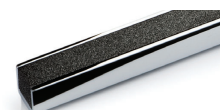

Unless otherwise indicated fixing screws are not included and must be ordered separately. The logo shown indicates the type of screw required.

**Catalogue shows 26 mm
Correct dimension is 30 mm**

Polished chrome body, with stainless steel effect insert

Bar handle

- Aluminium

Length	Hole centres	Polished chrome body/ St. steel effect insert	Polished chrome body/ black nickel insert	Polished chrome body/ matt black insert
236 mm	224 mm	112.68.205	112.68.265	112.68.235
332 mm	320 mm	112.68.208	112.68.268	112.68.238

Order qty: 1 pc

Side detail

3

Furniture Handles and Knobs

**Catalogue shows 25 mm
Correct dimension is 29 mm**

Polished chrome body, with stainless steel effect insert

Bar handle

- Aluminium

Length	Hole centres	Polished chrome body/ St. steel effect insert	Polished chrome body/ black nickel insert	Polished chrome body/ matt black insert
300 mm	288 mm	112.67.267	112.67.257	112.67.237
396 mm	384 mm	112.67.269	112.67.259	112.67.239