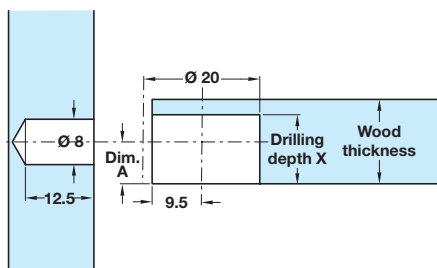

OneFix, one-part connector:

Corner or standard connections for wooden shelves, for all types of furniture, especially for KD furniture and small furniture, for machine or manual assembly

- The housing can be easily inserted by hand (for KD furniture)
- By the operating angle at 15° is the screw-driver freely turnable in the range
- By turning the operating element within the housing the bolt spreads in the drill hole and creates a friction-locked connection between the shelf and side wall

Turned 180°

A OneFix, one-part connector

- For wood thicknesses from 15 mm
- Bolt pre-mounted, for installation in Ø 8 mm holes
- Cross slot PZ2, PH2 or flat bladed screwdriver
- High grade plastic
- Other colours available on request

For wood thickness from	Dim. A	Drilling depth X	Cat. No.				White aluminium
			White	Beige	Brown	Black	
15 mm	7.5 mm	12.0 ^{±0.5} mm	263.03.704	263.03.404	263.03.104	263.03.304	263.03.204

Order qty: 1 pc