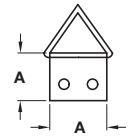

C Flexible washer **Item C.**
Illustration and photo amended

- For use with mirror screws
- Plastic

Finish	Cat. No.
Black	291.22.071

Order qty: Multiples of 100 pcs

D Brass picture wire

- Ø 0.9 mm (No.1) x 6 m lengths
- 10 kg breaking strength
- Brass

Finish	Cat. No.
Bright brass	+ 007.81.080

Order qty: 1 pc (6 m length) **Discontinued No longer available**

E Triangle hanger

- Brass-plated steel

Fixing plate size (A x A)	Cat. No.
12 x 12 mm	● 290.25.001
14 x 14 mm	● 290.25.002