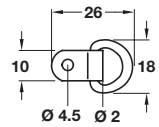

C Flexible washer **Item C.**
Illustration and photo amended

- For use with mirror screws
- Plastic

Finish	Cat. No.
Black	291.22.071

Order qty: Multiples of 100 pcs

D Brass picture wire

- Ø 0.9 mm (No.1) x 6 m lengths
- 10 kg breaking strength
- Brass

Finish	Cat. No.
Bright brass	+ 007.81.080

Order qty: 1 pc (6 m length) **Discontinued No longer available**

E Triangle hanger

- Brass-plated steel

Fixing plate size (A x A)	Cat. No.
12 x 12 mm	● 290.25.001
14 x 14 mm	● 290.25.002

Order qty: Multiples of 100 pcs **Discontinued No longer available**

F Pin

- For use with triangle hangers
- Steel

Finish	Cat. No.
Brass-plated	● 290.25.010

Order qty: Multiples of 100 pcs **Discontinued No longer available**