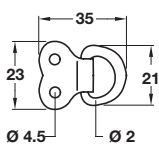

H Double 'D' ring

- Steel

Finish	Cat. No.
Zinc-plated	● 291.22.031

Order qty: Multiples of 100 pcs **Discontinued No longer available**