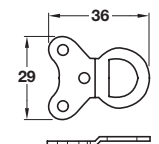

G Single 'D' ring

- Steel

Finish	Cat. No.
Brass-plated	● 291.22.011
Nickel-plated	● 291.22.012

Order qty: Multiples of 100 pcs **Discontinued No longer available**