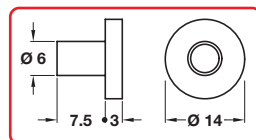

- With internal thread 5BA for use with mirror discs
- Zinc-plated steel

Size	Cat. No.
8 x 3/4"	● 291.22.041
8 x 2"	● 291.22.042
8 x 1"	● 291.22.044
8 x 1 1/4"	● 291.22.045
8 x 1 1/2"	● 291.22.046

Order qty: Multiples of 200 pcs **Discontinued No longer available**

C Flexible washer **Item C.**
Illustration and photo amended

- For use with mirror screws
- Plastic

Finish	Cat. No.
Black	291.22.071

Order qty: Multiples of 100 pcs

D Brass picture wire

- Ø 0.9 mm (No.1) x 6 m lengths
- 10 kg breaking strength
- Brass

Finish	Cat. No.
Bright brass	+ 007.81.080

Order qty: 1 pc (6 m length) **Discontinued No longer available**

E Triangle hanger

- Brass-plated steel

Fixing plate size (A x A)	Cat. No.
12 x 12 mm	● 290.25.001
14 x 14 mm	● 290.25.002