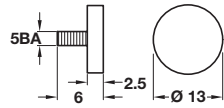

Connecting Fittings Mirror and Picture Fittings

Mirror screw **A** with disc **B** and flexible washer **C** for fixing mirrors

Discontinued •
Discontinued when stock = 0 +

A Mirror screw **Discontinued**
For 291.22.044 offer alt. no. 291.22.084

- With internal thread 5BA for use with mirror discs
- Zinc-plated steel

Size	Cat. No.
8 x 3/4"	● 291.22.041
8 x 2"	● 291.22.042
8 x 1"	● 291.22.044
8 x 1 1/4"	● 291.22.045
8 x 1 1/2"	● 291.22.046

Order qty: Multiples of 200 pcs **Discontinued No longer available**

C Flexible washer **Item C.**
Illustration and photo amended

- For use with mirror screws
- Plastic

Finish	Cat. No.
Black	291.22.071

Order qty: Multiples of 100 pcs

D Brass picture wire

- Ø 0.9 mm (No.1) x 6 m lengths
- 10 kg breaking strength
- Brass

Finish	Cat. No.
Bright brass	+ 007.81.080

Order qty: 1 pc (6 m length) **Discontinued No longer available**

E Triangle hanger

- Brass-plated steel

Fixing plate size (A x A)	Cat. No.
12 x 12 mm	● 290.25.001
14 x 14 mm	● 290.25.002