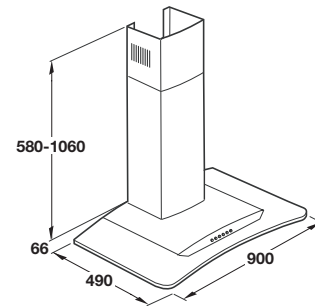

Cat. No.	No. speeds	Capacity m ³ /h	Pressure Pa	Noise level dbA
500.30.212/313	1	225	160	42
	2	310	220	49
	3	400	280	54

Stainless steel chimney hood

- Ø 150/120 mm air outlet
- Slider controls with 3 speeds
- Single motor
- 2 lights (2 x 40W incandescent bulbs)
- Fitted with removable charcoal grease filter
- Stainless steel

Item	Hood width	Cat. No.
Chimney hood	600 mm	500.30.212
Chimney hood	900 mm	500.30.213
Replacement charcoal filter		500.30.990

Order qty: 1 pc

Cat. No.	No. speeds	Capacity m ³ /h	Pressure Pa	Noise level dbA
500.30.123	1	285	141	36
	2	365	229	41
	3	471	296	48

Glass chimney hood

- With curved frosted glass canopy
- Ø 150/120 mm air outlet
- Push button controls with 3 speeds
- Single high performance tangential motor
- 2 lights (2 x 20W halogen bulbs)
- Fitted with removable, dishwasher proof, aluminium grease filter
- Stainless steel/glass