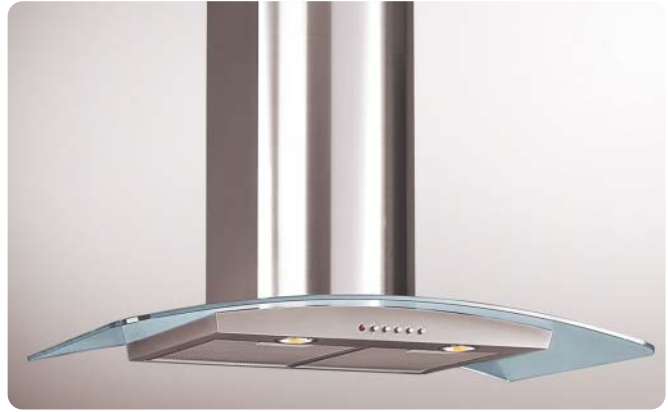

Cat. No.	No. speeds	Capacity m³/h	Pressure Pa	Noise level dbA
500.30.123	1	285	141	36
	2	365	229	41
	3	471	296	48