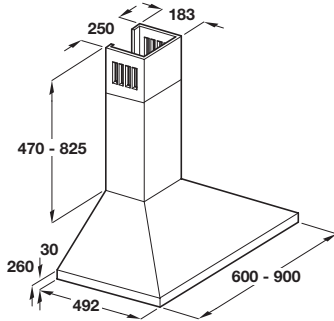

Cat. No.	No. speeds	Capacity m ³ /h	Pressure Pa	Noise level dbA
500.30.212/313	1	225	160	42
	2	310	220	49
	3	400	280	54

Stainless steel chimney hood

- Ø 150/120 mm air outlet
- Slider controls with 3 speeds
- Single motor
- 2 lights (2 x 40W incandescent bulbs)
- Fitted with removable charcoal grease filter
- Stainless steel

Item	Hood width	Cat. No.
Chimney hood	600 mm	500.30.212
Chimney hood	900 mm	500.30.213
Replacement charcoal filter		500.30.990

Order qty: 1 pc

Cat. No.	No. speeds	Capacity m ³ /h	Pressure Pa	Noise level dbA
500.30.123	1	285	141	36
	2	365	229	41
	3	471	296	48

Glass chimney hood

- With curved frosted glass canopy
- Ø 150/120 mm air outlet
- Push button controls with 3 speeds
- Single high performance tangential motor
- 2 lights (2 x 20W halogen bulbs)
- Fitted with removable, dishwasher proof, aluminium grease filter
- Stainless steel/glass