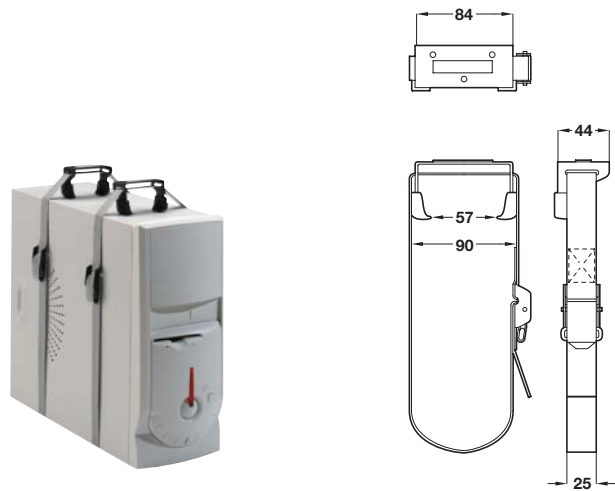

CPU holders; **right** and page **61**

Standard and deluxe keyboard trays; page **62**

Articulating keyboard and arm sets; page **63**

A CPU holder, fixed

- Fixes directly to the underside of the desk taking the CPU off the desk and off the floor away from feet, dust and static
- For CPU with up to 1630 mm perimeter
- Rubber feet to protect CPU case
- 2 x 25 mm wide straps easily tightened using patented over centre buckle
- Powder coated black steel body, black steel buckles and nylon straps
- Fixings and fitting instructions included

Finish	Cat. No.
Black	639.74.330
Silver	639.74.930

Order qty: 1 pc

TCH 2013, © Häfele U.K. Ltd 2013. Dimensional data not binding. We reserve the right to alter specifications without notice.