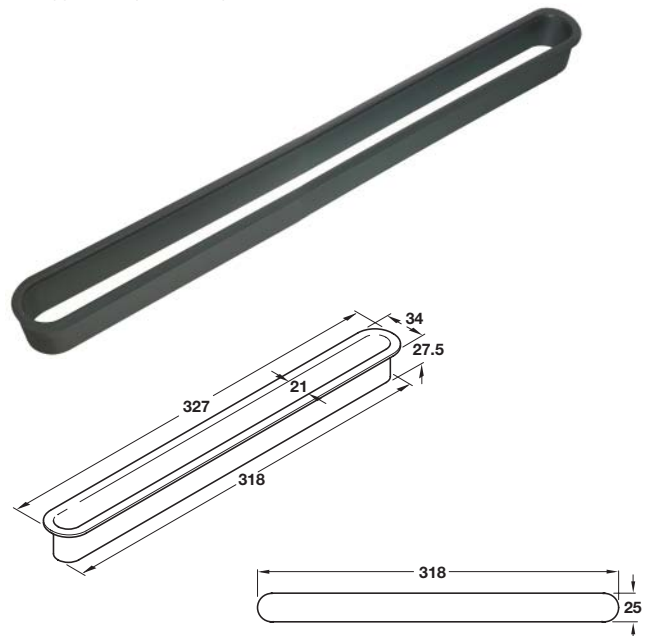

A Rectangular cable outlet, 98 x 242 mm

- For recess mounting in desk top
- 3 sliding cable apertures
- Plastic

Finish	Cat. No.
Grey	429.99.575
Beige	429.99.486
Brown	429.99.173
Black	429.99.379

Order qty: 1 pc

B Rectangular cable outlet, 98 x 183 mm

- For recess mounting in desk top
- 2 cable apertures per reversible end
- Middle section can be reversed and used to hold note paper
- Plastic

Finish	Cat. No.
Grey	429.99.557
Beige	429.99.459
Brown	429.99.155
Black	429.99.351

Order qty: 1 pc

C Paper guides, 30 x 440 mm

- For gluing into apertures of desk top
- Guides paper from 132 column printer
- Plastic

Finish	Cat. No.
Grey	429.98.505
Black	429.98.309

Order qty: Multiples of 5 pcs

D Paper guide, 25 x 318 mm

- For gluing into apertures of desk top
- Guides paper from 80 mm column printer
- Plastic

Finish	Cat. No.
Black	429.98.318

Order qty: 1 pc