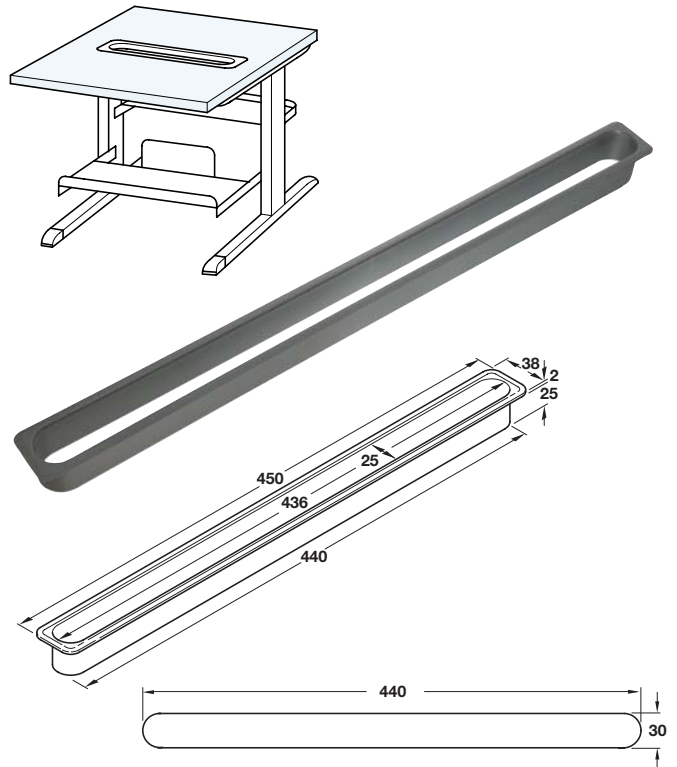

A Rectangular cable outlet, 98 x 242 mm

- For recess mounting in desk top
- 3 sliding cable apertures
- Plastic

Finish	Cat. No.
Grey	429.99.575
Beige	429.99.486
Brown	429.99.173
Black	429.99.379

Order qty: 1 pc

B Rectangular cable outlet, 98 x 183 mm

- For recess mounting in desk top
- 2 cable apertures per reversible end
- Middle section can be reversed and used to hold note paper
- Plastic

Finish	Cat. No.
Grey	429.99.557
Beige	429.99.459
Brown	429.99.155
Black	429.99.351

Order qty: 1 pc

C Paper guides, 30 x 440 mm

- For gluing into apertures of desk top
- Guides paper from 132 column printer
- Plastic

Finish	Cat. No.
Grey	429.98.505
Black	429.98.309

Order qty: Multiples of 5 pcs

D Paper guide, 25 x 318 mm

- For gluing into apertures of desk top
- Guides paper from 80 mm column printer
- Plastic

Finish	Cat. No.
Black	429.98.318

Order qty: 1 pc