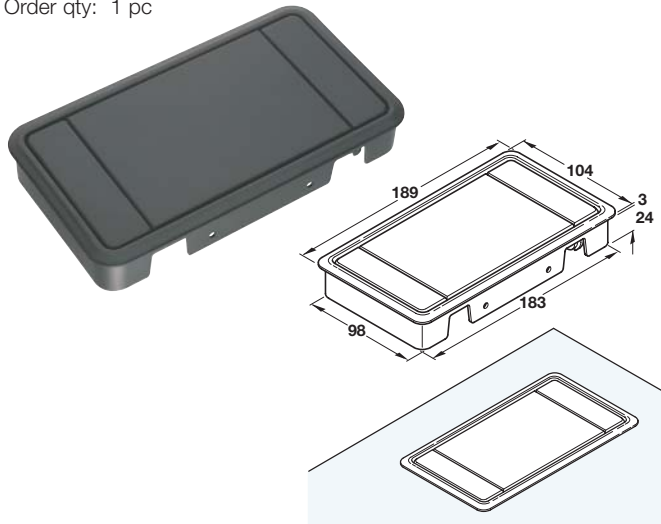

A Rectangular cable outlet, 98 x 242 mm

- For recess mounting in desk top
- 3 sliding cable apertures
- Plastic

Finish	Cat. No.
Grey	429.99.575
Beige	429.99.486
Brown	429.99.173
Black	429.99.379

Order qty: 1 pc

B Rectangular cable outlet, 98 x 183 mm

- For recess mounting in desk top
- 2 cable apertures per reversible end
- Middle section can be reversed and used to hold note paper
- Plastic

Finish	Cat. No.
Grey	429.99.557
Beige	429.99.459
Brown	429.99.155
Black	429.99.351

Order qty: 1 pc

C Paper guides, 30 x 440 mm

- For gluing into apertures of desk top
- Guides paper from 132 column printer
- Plastic

Finish	Cat. No.
Grey	429.98.505
Black	429.98.309

Order qty: Multiples of 5 pcs