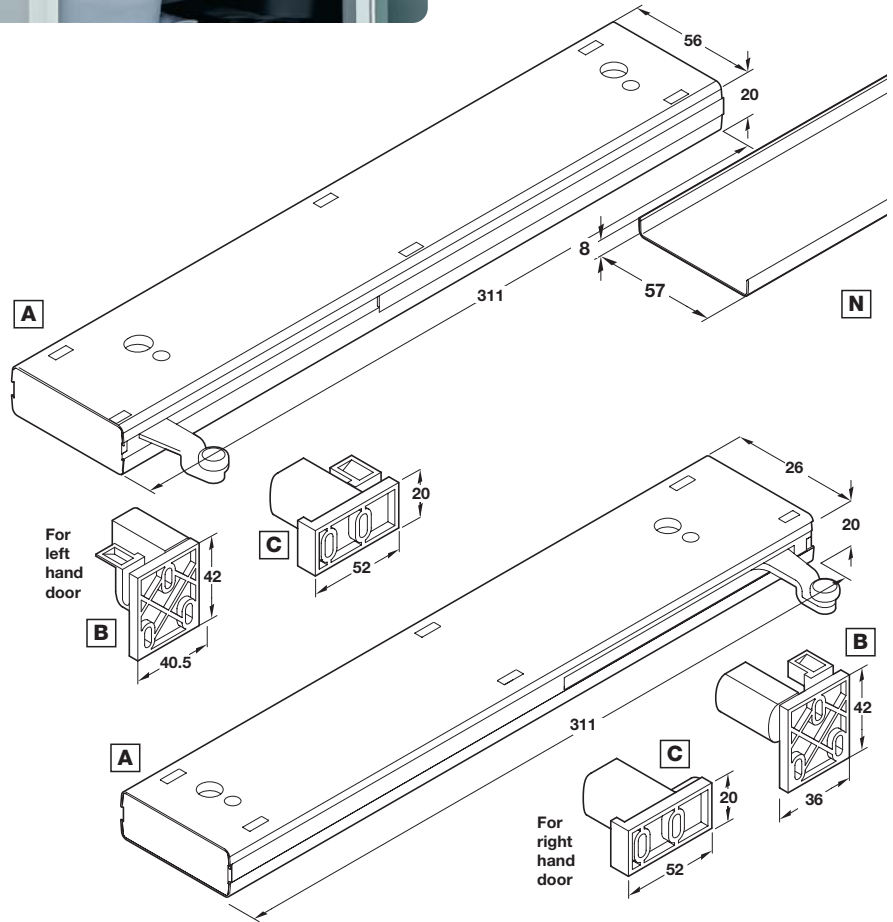

Fittings for Straight Sliding Cabinet Doors

EKU Soft Closing System

- The EKU soft closing system closes furniture doors softly and quietly, pulls them gently into their final position and holds them firmly in place
- Suitable for door weights **20-60 kg**
- Simple and easy installation
- For installation after sliding doors have been fitted and aligned
- Can be retrofitted
- For use with the EKU sliding timber door systems:
 - **Clipo 35H-S Infront**, shown on page 66
 - **Clipo 35H-V Infront**, shown on page 66
 - **Combino 45H Forslide** shown on pages 70
 - **Combino 45H Mixslide** shown on pages 71
 - **Combino 45HGR Forslide** shown on pages 72
 - **Combino 60H Infront**, shown on page 69
- For use with the EKU sliding glass door systems:
 - **Combino 45HGR Forslide** shown on pages 72
 - **Combino 45 GR Forslide** shown on pages 97
 - **Combino 45 GR Mixslide** shown on pages 98
- **Order soft close system set and adaptor set separately**, according to sliding door system being used - refer to page 61 for details
- **Adaptor sets** - For use with EKU soft closing system sets. 1 adaptor set = 1 pair brackets with fixings. Galvanized steel

EKU soft closing system fitting sets and supplementary items

Item	Description	Base material and finish	For 2 doors	
A	Soft closing system for left and right hand doors, screw fixing to underside of cabinet at top	Light grey plastic	1 pair	1 pair
B	Drivers for left and right hand doors, hold self closing roller in place	Light grey plastic	1 pair	-
C	Drivers for left and right hand doors, hold self closing roller in place	Light grey plastic	-	1 pair
Cat. No.			405.10.000	405.10.001
Supplementary items			For 2 doors	
N	Cover cap set press-fits onto EKU soft closing system	Silver coloured anodised aluminium	405.10.096	