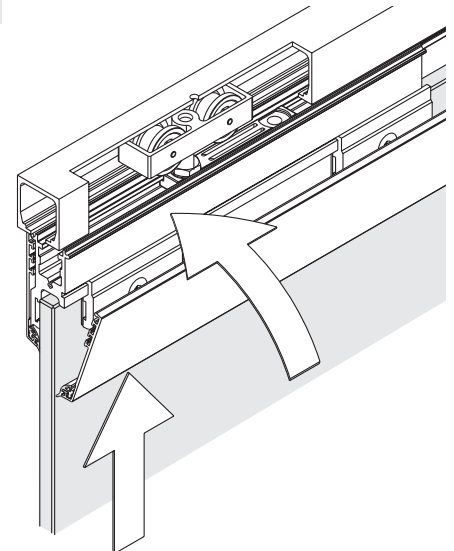

G Cover profile set

- 2 pcs cover profile and clip-on rubber, for 1 horizontal profile
- Aluminium

Finish	Silver anodised	St. steel effect
Length 1.2 m	940.41.405	940.41.408

Order qty: 1 set