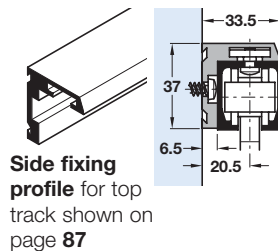

Side fixing profile for top track shown on page 87