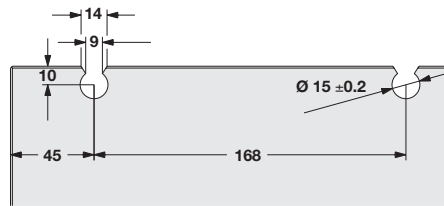

Fittings for Straight Sliding Frameless Glass Doors

HAWA-Junior 40/GL

- **Application:** Wherever rooms need closing with unobtrusive, reliable all glass sliding doors at optimum price/performance, e.g. in hotels, restaurants, conference rooms, airports, office buildings or private residential interior and outdoor applications
- **Range:** Max. door weight **40 kg**
  Glass thickness **8-10 mm**
  Max. door width **1200 mm**

Features: Top track stopper with adjustable retention force, height-adjustable without removing door panels, cover plates in various finishes, rattle-proof bottom guide for sliding glass doors, simple assembly, can be used with HAWA-Toplock and wall joint profile and HAWA-Junior angle profile for side fixing to an adjacent wall

A Junior 40 single top track

- Pre-drilled for mounting screws
- Aluminium

Finish	Silver anodised
2.0 m	940.40.200
3.0 m	940.40.300
3.5 m	940.40.350

Order qty: 1 pc (2.0 or 3.0 m length)

Glass cut-out detail
Only toughened safety glass (ESG) should be used