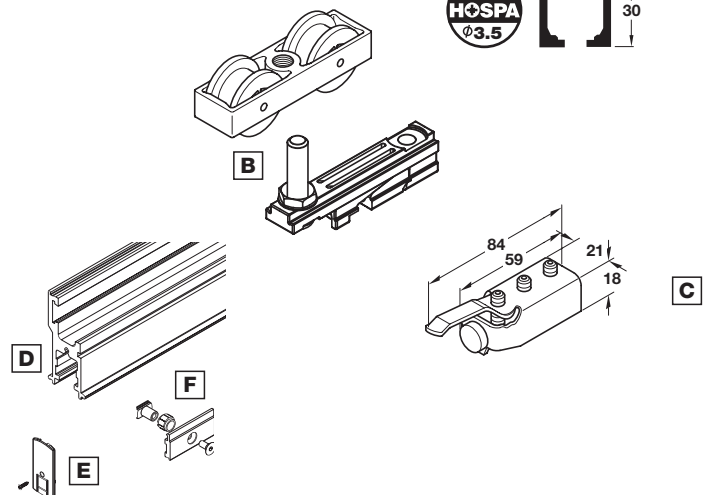

### Junior 40/GL fitting set

- B Trolley hanger.** Sleeve bearing mounted, high-grade polyamide tandem rollers with M10 hanger bolt and patch suspension unit for clamping glass panel
- C Track stopper.** For adjustable mounting in top track. Zinc alloy, black painted, housing with steel spring and rubber buffer. Adjustable retaining force
- D Glass retainer profile.** Length 240 mm. Aluminium
- E Cover caps.** For glass retainer profile. Anthracite-grey plastic
- F Fitting set.** For 2 glass suspension profiles (1 horizontal profile). Set = 4 pcs.

Fixing materials and adjustment tools included

For 1 door	
<b>B</b> Trolley hanger with suspension plate	<b>2 pcs</b>
<b>C</b> Track stopper	<b>2 pcs</b>
<b>D</b> Glass retainer profile	<b>2 pcs</b>
<b>E</b> Cover caps (set of 2 pcs)	<b>1 set</b>
<b>F</b> Fitting set (4 pcs)	<b>1 set</b>
Cat. No.	940.41.005

Order qty: 1 set

**Side fixing profile** for top track shown on page 87