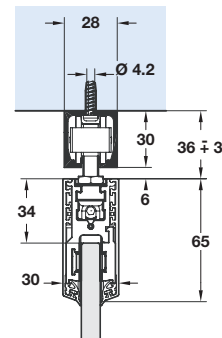

**Features:** Top track stopper with adjustable retention force, height-adjustable without removing door panels, cover plates in various finishes, rattle-proof bottom guide for sliding glass doors, simple assembly, can be used with HAWA-Toplock and wall joint profile and HAWA-Junior angle profile for side fixing to an adjacent wall

### A Junior 40 single top track

- Pre-drilled for mounting screws
- Aluminium

Finish	Silver anodised
2.0 m	940.40.200
3.0 m	940.40.300
3.5 m	940.40.350

Order qty: 1 pc (2.0 or 3.0 m length)

**Glass cut-out detail**  
Only toughened safety glass (ESG) should be used

### Junior 40/GL fitting set

- B Trolley hanger.** Sleeve bearing mounted, high-grade polyamide tandem rollers with M10 hanger bolt and patch suspension unit for clamping glass panel
- C Track stopper.** For adjustable mounting in top track. Zinc alloy, black painted, housing with steel spring and rubber buffer. Adjustable retaining force
- D Glass retainer profile.** Length 240 mm. Aluminium
- E Cover caps.** For glass retainer profile. Anthracite-grey plastic
- F Fitting set.** For 2 glass suspension profiles (1 horizontal profile). Set = 4 pcs.

Order qty: 1 set

**Side fixing profile** for top track shown on page 87