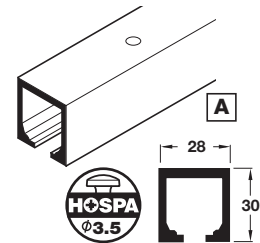

Fittings for Straight Sliding Frameless Glass Doors

HAWA-Junior 40/GL

- **Application:** Wherever rooms need closing with unobtrusive, reliable all glass sliding doors at optimum price/performance, e.g. in hotels, restaurants, conference rooms, airports, office buildings or private residential interior and outdoor applications
- **Range:** Max. door weight **40 kg**
  Glass thickness **8-10 mm**
  Max. door width **1200 mm**

Features: Top track stopper with adjustable retention force, height-adjustable without removing door panels, cover plates in various finishes, rattle-proof bottom guide for sliding glass doors, simple assembly, can be used with HAWA-Toplock and wall joint profile and HAWA-Junior angle profile for side fixing to an adjacent wall

A Junior 40 single top track

- Pre-drilled for mounting screws
- Aluminium

Finish	Silver anodised
2.0 m	940.40.200
3.0 m	940.40.300
3.5 m	940.40.350

Order qty: 1 pc (2.0 or 3.0 m length)

Glass cut-out detail
Only toughened safety glass (ESG) should be used

Junior 40/GL fitting set

- **B Trolley hanger.** Sleeve bearing mounted, high-grade polyamide tandem rollers with M10 hanger bolt and patch suspension unit for clamping glass panel
- **C Track stopper.** For adjustable mounting in top track. Zinc alloy, black painted, housing with steel spring and rubber buffer. Adjustable retaining force
- **D Glass retainer profile.** Length 240 mm. Aluminium
- **E Cover caps.** For glass retainer profile. Anthracite-grey plastic
- **F Fitting set.** For 2 glass suspension profiles (1 horizontal profile). Set = 4 pcs.

Fixing materials and adjustment tools included

For 1 door	
B Trolley hanger with suspension plate	2 pcs
C Track stopper	2 pcs
D Glass retainer profile	2 pcs
E Cover caps (set of 2 pcs)	1 set
F Fitting set (4 pcs)	1 set
Cat. No.	940.41.005

Order qty: 1 set