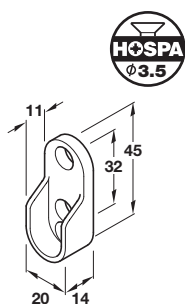

Wardrobe rail, 30 x 15 mm

- Steel

Finish	Wall thickness	Cat. No.
Polished brass	0.8 mm	801.31.522
Polished chrome	1.5 mm	801.09.222

Order qty: 1 pc (1 pc = 2.5 m length)

Wardrobe rail, 28 x 15 mm

- 0.6 mm wall thickness
- Steel

Finish	Cat. No.
Polished chrome	801.36.203

Order qty: 1 pc (1 pc = 3.0 m length)

Rail end support

- For use with oval wardrobe rails, 15 mm wide
- Fixings not included
- Zinc alloy

Finish	Cat. No.
Nickel-plated	803.33.758
Polished brass	803.33.535

Order qty: Multiples of 10 pcs

Rail centre support

- For use with oval wardrobe rails, 15 mm wide
- Zinc alloy

Finish	Cat. No.
Polished chrome	802.06.200
Polished brass	802.04.511

Order qty: Multiples of 10 pcs

TCH 2013. © Häfele U.K. Ltd 2013. Dimensional data not binding. We reserve the right to alter specifications without notice.