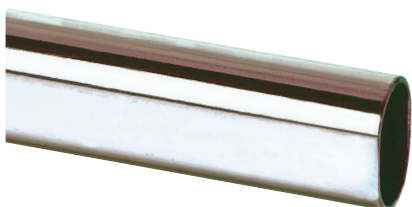

Wardrobe rail, 30 x 15 mm

- Steel

Finish	Wall thickness	Cat. No.
Polished brass	0.8 mm	801.31.522
Polished chrome	1.5 mm	801.09.222

Order qty: 1 pc (1 pc = 2.5 m length)

Wardrobe rail, 28 x 15 mm

- 0.6 mm wall thickness
- Steel

Finish	Cat. No.
Polished chrome	801.36.203

Order qty: 1 pc (1 pc = 3.0 m length)

Rail end support

- For use with oval wardrobe rails, 15 mm wide
- Fixings not included
- Zinc alloy

Finish	Cat. No.
Nickel-plated	803.33.758
Polished brass	803.33.535

Order qty: Multiples of 10 pcs

Rail centre support

- For use with oval wardrobe rails, 15 mm wide
- Zinc alloy

Finish	Cat. No.
Polished chrome	802.06.200
Polished brass	802.04.511

Order qty: Multiples of 10 pcs

Rail end support, with dowels

- For use with oval wardrobe rails, 15 mm wide
- With 2 dowels at 32 mm centres
- Fixings not included
- Zinc alloy

Finish	Cat. No.
Nickel-plated	803.33.723

Order qty: Multiples of 10 pcs