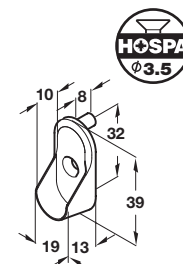

Wardrobe rail, 30 x 15 mm

- Steel

Finish	Wall thickness	Cat. No.
Polished brass	0.8 mm	801.31.522
Polished chrome	1.5 mm	801.09.222

Order qty: 1 pc (1 pc = 2.5 m length)

Wardrobe rail, 28 x 15 mm

- 0.6 mm wall thickness
- Steel

Order qty: Multiples of 10 pcs

Rail centre support

- For use with oval wardrobe rails, 15 mm wide
- Zinc alloy

Finish	Cat. No.
Polished chrome	802.06.200
Polished brass	802.04.511

Order qty: Multiples of 10 pcs

Rail end support, with dowels

- For use with oval wardrobe rails, 15 mm wide
- With 2 dowels at 32 mm centres
- Fixings not included
- Zinc alloy

Finish	Cat. No.
Nickel-plated	803.33.723

Order qty: Multiples of 10 pcs

TCH 2013. © Häfele U.K. Ltd 2013. Dimensional data not binding. We reserve the right to alter specifications without notice.