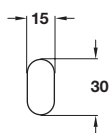

Wardrobe rail, 30 x 15 mm

- Steel

Finish	Wall thickness	Cat. No.
Polished brass	0.8 mm	801.31.522
Polished chrome	1.5 mm	801.09.222

Order qty: 1 pc (1 pc = 2.5 m length)

Wardrobe rail, 28 x 15 mm

- 0.6 mm wall thickness
- Steel

Finish	Cat. No.
Polished chrome	801.36.203

Order qty: 1 pc (1 pc = 3.0 m length)

Rail end support

- For use with oval wardrobe rails, 15 mm wide
- Fixings not included
- Zinc alloy

Finish	Cat. No.
Nickel-plated	803.33.758
Polished brass	803.33.535

TCH 2013. © Häfele U.K. Ltd 2013. Dimensional data not binding. We reserve the right to alter specifications without notice.