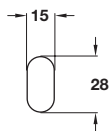

Wardrobe rail, 30 x 15 mm

- Steel

Finish	Wall thickness	Cat. No.
Polished brass	0.8 mm	801.31.522
Polished chrome	1.5 mm	801.09.222

Order qty: 1 pc (1 pc = 2.5 m length)

Wardrobe rail, 28 x 15 mm

- 0.6 mm wall thickness
- Steel

Finish	Cat. No.
Polished chrome	801.36.203

Order qty: 1 pc (1 pc = 3.0 m length)

Rail end support

- For use with oval wardrobe rails, 15 mm wide
- Fixings not included
- Zinc alloy

Finish	Cat. No.
Nickel-plated	803.33.758
Polished brass	803.33.535

Order qty: Multiples of 10 pcs

Rail centre support

- For use with oval wardrobe rails, 15 mm wide
- Zinc alloy

Finish	Cat. No.
Polished chrome	802.06.200
Polished brass	802.04.511

Order qty: Multiples of 10 pcs

TCH 2013. © Häfele U.K. Ltd 2013. Dimensional data not binding. We reserve the right to alter specifications without notice.