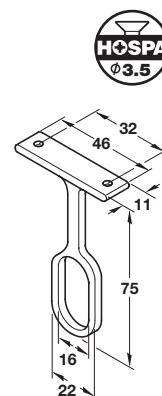

Wardrobe rail, 30 x 15 mm

- Steel

Finish	Wall thickness	Cat. No.
Polished brass	0.8 mm	801.31.522
Polished chrome	1.5 mm	801.09.222

Order qty: 1 pc (1 pc = 2.5 m length)

Wardrobe rail, 28 x 15 mm

- 0.6 mm wall thickness
- Steel

Finish	Cat. No.
Polished chrome	801.36.203

Order qty: 1 pc (1 pc = 3.0 m length)

Rail end support

- For use with oval wardrobe rails, 15 mm wide
- Fixings not included
- Zinc alloy

Finish	Cat. No.
Nickel-plated	803.33.758
Polished brass	803.33.535

Order qty: Multiples of 10 pcs

Rail centre support

- For use with oval wardrobe rails, 15 mm wide
- Zinc alloy

Finish	Cat. No.
Polished chrome	802.06.200
Polished brass	802.04.511

Order qty: Multiples of 10 pcs

TCH 2013. © Häfele U.K. Ltd 2013. Dimensional data not binding. We reserve the right to alter specifications without notice.