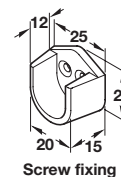

Order qty: Multiples of 10 pcs

Rail centre support, height adjustable

- Height adjustable 90-105 mm
- For use with oval wardrobe rails, 15 mm wide
- Fixings not included
- Zinc alloy

Finish	Cat. No.
Polished chrome	802.05.200

Order qty: 1 pc

Flat head bolt, M6 x 28 mm

- Replacement bolt for rail end support shown above

Finish	Cat. No.
Galvanized	020.90.137

Order qty: Multiples of 100 pcs

Rail end support

- For use with oval wardrobe rails, 15 mm wide
- Fixings not included
- White plastic