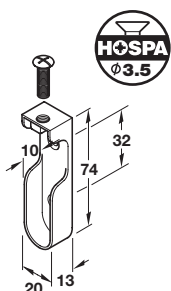

Wardrobe rail connector

- Connects two 30 x 15 mm wardrobe rails together
- **Please note** only compatible with rails maximum 1 mm thickness
- Steel

Finish	Cat. No.
Polished chrome	802.05.290

Order qty: 1 set

Rail end support

- For use with oval wardrobe rails, 15 mm wide
- With flat head bolt to top fix bracket
- Fixings not included
- Zinc alloy

Finish	Cat. No.
Polished chrome	803.32.260
Polished brass	803.32.560

Order qty: Multiples of 10 pcs

Rail centre support, height adjustable

- Height adjustable 90-105 mm
- For use with oval wardrobe rails, 15 mm wide
- Fixings not included
- Zinc alloy

Finish	Cat. No.
Polished chrome	802.05.200

Order qty: 1 pc

Flat head bolt, M6 x 28 mm

- Replacement bolt for rail end support shown above

Finish	Cat. No.
Galvanized	020.90.137

Order qty: Multiples of 100 pcs

Rail end support

- For use with oval wardrobe rails, 15 mm wide
- Fixings not included
- White plastic