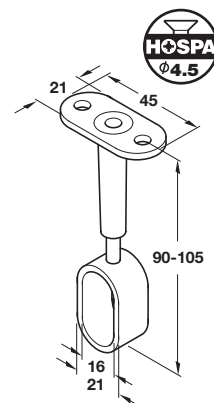

Wardrobe rail connector

- Connects two 30 x 15 mm wardrobe rails together
- **Please note** only compatible with rails maximum 1 mm thickness
- Steel

Finish	Cat. No.
Polished chrome	802.05.290

Order qty: 1 set

Rail end support

- For use with oval wardrobe rails, 15 mm wide
- With flat head bolt to top fix bracket
- Fixings not included
- Zinc alloy

Finish	Cat. No.
Polished chrome	803.32.260
Polished brass	803.32.560

Order qty: Multiples of 10 pcs

Rail centre support, height adjustable

- Height adjustable 90-105 mm
- For use with oval wardrobe rails, 15 mm wide
- Fixings not included
- Zinc alloy

Finish	Cat. No.
Polished chrome	802.05.200

Order qty: 1 pc

Flat head bolt, M6 x 28 mm

- Replacement bolt for rail end support shown above

Finish	Cat. No.
Galvanized	020.90.137

Order qty: Multiples of 100 pcs

Rail end support

- For use with oval wardrobe rails, 15 mm wide
- Fixings not included
- White plastic