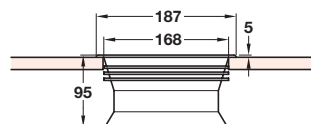

Finish	Cat. No.
White	502.89.700

Order qty: 1 pc

For a wide selection of **waste bins** see **Section 1**

Free standing pedal bin, 4 litre

- Height x Ø: 260 x Ø 180 mm
- Housing made of stainless steel or sheet steel with corrosion-resistant coating
- Sturdy plastic lid which closes tightly and quietly
- Wide, folding plastic carry handle
- Large opening angle for easy filling
- Extremely wide base ensures stability and resistance to tipping
- Capacity: 4 litres

Finish	Cat. No.
White	502.28.720

Order qty: 1 pc

Bathroom worktop waste bin

- For recess mounting in Ø 168 mm hole in worktop
- Installed height 95 mm (excluding bag) x rim Ø 187 mm
- For use with customers own bin bags - rubber ring holds bags in place, access to underneath will be required to fit bags
- White plastic support ring, black rubber bag holding ring, brushed stainless steel lid with white recessed handle

For worktop mounting in Ø 168 mm hole	
Bins included	Cat. No.
Not included	503.99.711

Order qty: 1 pc

Washing line

- Attaches to wall with invisible screws
- Synthetic cord length 2500 mm
- Main body is made of ABS chrome-plated, all other components are stainless steel