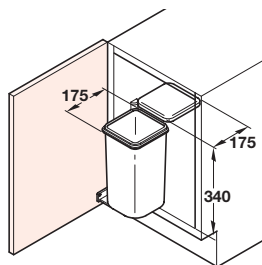

Pico vanity waste bin

- For hinged door cabinets
- For small spaces such as bathrooms, caravans and boats
- Can be mounted left or right handed
- 5 litres capacity
- Plastic bin, lid and fittings

Finish	Cat. No.
White	502.63.726

Order qty: 1 pc

Waste bin

- For hinged door cabinets
- Can be mounted to side or rear of the cabinet
- Bracket included for side mounting, lid fixes to rear panel without bracket
- Fixing materials included
- 8 litres capacity
- Plastic bin, mounting components and lid

Finish	Cat. No.
White	502.89.700

Order qty: 1 pc

For a wide selection of **waste bins** see **Section 1**

Free standing pedal bin, 4 litre

- Height x Ø: 260 x Ø 180 mm
- Housing made of stainless steel or sheet steel with corrosion-resistant coating
- Sturdy plastic lid which closes tightly and quietly
- Wide, folding plastic carry handle
- Large opening angle for easy filling
- Extremely wide base ensures stability and resistance to tipping
- Capacity: 4 litres

Finish	Cat. No.
White	502.28.720

Order qty: 1 pc

Bathroom worktop waste bin

- For recess mounting in Ø 168 mm hole in worktop
- Installed height 95 mm (excluding bag) x rim Ø 187 mm
- For use with customers own bin bags - rubber ring holds bags in place, access to underneath will be required to fit bags
- White plastic support ring, black rubber bag holding ring, brushed stainless steel lid with white recessed handle