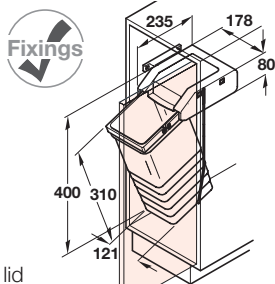

Order qty: 1 pc

Waste bin

- For hinged door cabinets
- Can be mounted to side or rear of the cabinet
- Bracket included for side mounting, lid fixes to rear panel without bracket
- Fixing materials included
- 8 litres capacity
- Plastic bin, mounting components and lid

Finish	Cat. No.
White	502.89.700

Order qty: 1 pc

For a wide selection of **waste bins** see **Section 1**

Free standing pedal bin, 4 litre

- Height x Ø: 260 x Ø 180 mm
- Housing made of stainless steel or sheet steel with corrosion-resistant coating
- Sturdy plastic lid which closes tightly and quietly
- Wide, folding plastic carry handle
- Large opening angle for easy filling
- Extremely wide base ensures stability and resistance to tipping
- Capacity: 4 litres

Finish	Cat. No.
White	502.28.720

Order qty: 1 pc

Bathroom worktop waste bin

- For recess mounting in Ø 168 mm hole in worktop
- Installed height 95 mm (excluding bag) x rim Ø 187 mm
- For use with customers own bin bags - rubber ring holds bags in place, access to underneath will be required to fit bags
- White plastic support ring, black rubber bag holding ring, brushed stainless steel lid with white recessed handle

For worktop mounting in Ø 168 mm hole	
Bins included	Cat. No.
Not included	503.99.711

Order qty: 1 pc

Washing line

- Attaches to wall with invisible screws
- Synthetic cord length 2500 mm
- Main body is made of ABS chrome-plated, all other components are stainless steel