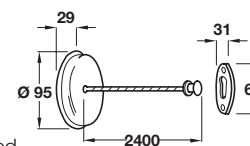

Finish	Cat. No.
White	502.89.700

Order qty: 1 pc

For a wide selection of **waste bins** see **Section 1**

Free standing pedal bin, 4 litre

- Height x Ø: 260 x Ø 180 mm
- Housing made of stainless steel or sheet steel with corrosion-resistant coating
- Sturdy plastic lid which closes tightly and quietly
- Wide, folding plastic carry handle
- Large opening angle for easy filling
- Extremely wide base ensures stability and resistance to tipping
- Capacity: 4 litres

Finish	Cat. No.
White	502.28.720

Order qty: 1 pc

Bathroom worktop waste bin

- For recess mounting in Ø 168 mm hole in worktop
- Installed height 95 mm (excluding bag) x rim Ø 187 mm
- For use with customers own bin bags - rubber ring holds bags in place, access to underneath will be required to fit bags
- White plastic support ring, black rubber bag holding ring, brushed stainless steel lid with white recessed handle

For worktop mounting in Ø 168 mm hole	
Bins included	Cat. No.
Not included	503.99.711

Order qty: 1 pc

Washing line

- Attaches to wall with invisible screws
- Synthetic cord length 2500 mm
- Main body is made of ABS chrome-plated, all other components are stainless steel