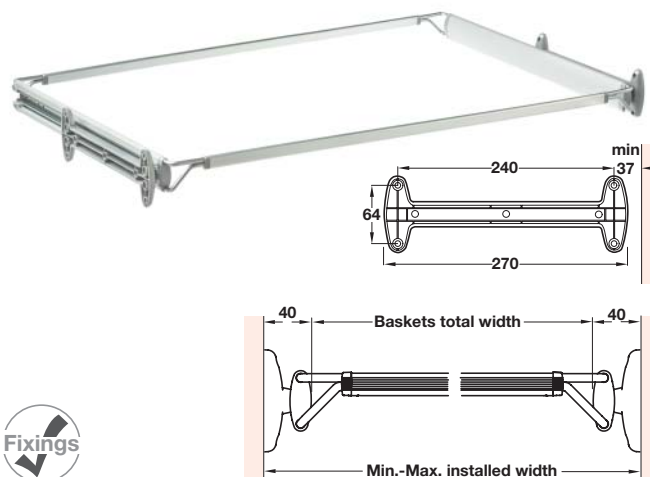

Pull out storage system; frames with baskets, racks and trays.

Side fixing pull out units with baskets, racks, trays.

Optional bracket for undershelf mounting of pull out units.

Swing out bracket to allow pull out units to swivel completely out of cabinet for easy access.

Storage fittings are available in silver.

Pull out frames have full extension ball bearing runners. The frame is side fixing and adjustable to different widths to accommodate different combinations of baskets, trays and racks.

Frames can also be fitted into Stilos profile system shown on pages 14-15 to create a wall mounted storage system.

Dream pull out frame in silver with beech trouser holder

Dream pull out frame in silver - with silver steel tray with beech organiser and adjustable multipurpose trays

Dream pull out wardrobe frame, adjustable

- Width adjustable pull out frame
- For use with baskets and trays shown on pages 5-7
- *Total basket width must be min. 80 mm less than installed width
- Height x installed depth: 84 x 510 mm
- Full extension ball bearing runners, 469 mm extension length
- Side fixing, fixings included, 270 mm length fixing bracket
- Silver epoxy coated aluminium