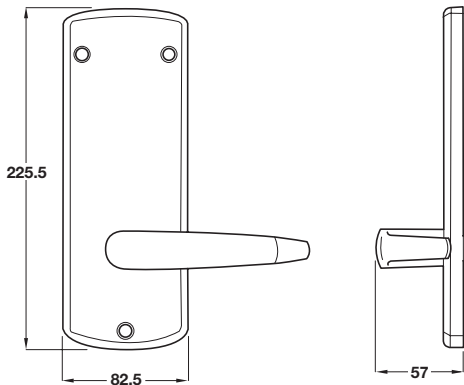

5

Architectural Ironmongery: Access Control

Front

Back

**Simplex E-Plex electro-mechanical digital lock**

- Battery powered programmable locking system
- For use in heavy duty and high traffic applications
- For internal and external applications
- For doors 35-64 mm thick
- Minimum stile width: 127 mm
- 13 mm projecting latch bolt with 70 mm backset
- Four different authority levels
  - Number of codes: 100
  - Number of combinations: over 100 million
  - Code length: 4 to 8 digits
  - One use expiry code for contractor use
  - Anti-tamper lockout from 3 to 9 attempts with an adjustable period of 0 to 9 seconds
  - LED indicators provide access acknowledgment
  - Re-lock time adjustable from 2 to 20 seconds
- 12 button vandal resistant metal keys
- 3 AA batteries included providing over 100,000 cycles, lock data is maintained if batteries fail
- Site reversible for inward/outward opening doors and left or right hand, preassembled left hand
- High security bolt fixing to inside of unit
- Exterior unit has no visible fixings
- 'Free exit' to inside unit at all times
- No wiring to or through door, no risk of pinched wires
- Key override version available, 2 keys included
- 2 year warranty from date of installation, built-in warranty counter in lock memory
- Satin chrome plated steel

	Standard	Key override
Cat. No.	912.06.100	912.06.101

Order qty: 1 set

TCH 2013, © Häfele U.K. Ltd 2013. Dimensional data not binding. We reserve the right to alter specifications without notice.