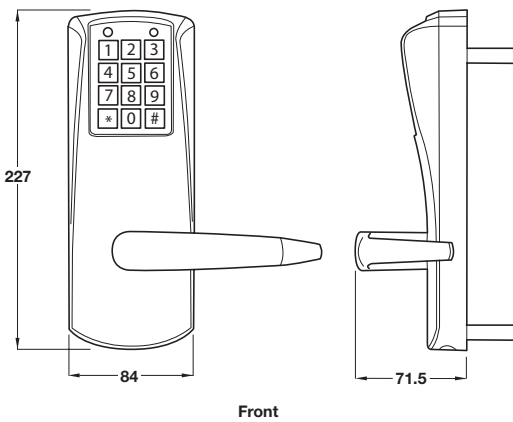

5

Architectural Ironmongery: Access Control

Front

Back

**Simplex E-Plex electro-mechanical digital lock**

- Battery powered programmable locking system
- For use in heavy duty and high traffic applications
- For internal and external applications
- For doors 35-64 mm thick
- Minimum stile width: 127 mm
- 13 mm projecting latch bolt with 70 mm backset
- Four different authority levels
  - Number of codes: 100
  - Number of combinations: over 100 million
  - Code length: 4 to 8 digits
  - One use expiry code for contractor use
  - Anti-tamper lockout from 3 to 9 attempts with an adjustable period of 0 to 9 seconds
  - LED indicators provide access acknowledgment
  - Re-lock time adjustable from 2 to 20 seconds
- 12 button vandal resistant metal keys
- 3 AA batteries included providing over 100,000 cycles, lock data is maintained if batteries fail
- Site reversible for inward/outward opening doors and left or right hand, preassembled left hand
- High security bolt fixing to inside of unit
- Exterior unit has no visible fixings
- 'Free exit' to inside unit at all times
- No wiring to or through door, no risk of pinched wires
- Key override version available, 2 keys included
- 2 year warranty from date of installation, built-in warranty counter in lock memory
- Satin chrome plated steel

	Standard	Key override
Cat. No.	912.06.100	912.06.101

Order qty: 1 set

TCH 2013, © Häfele U.K. Ltd 2013. Dimensional data not binding. We reserve the right to alter specifications without notice.