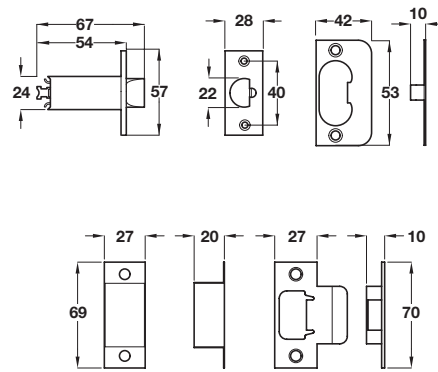

5

Architectural Ironmongery: Access Control

Front

Back

**Simplex E-Plex electro-mechanical digital lock**

- Battery powered programmable locking system
- For use in heavy duty and high traffic applications
- For internal and external applications
- For doors 35-64 mm thick
- Minimum stile width: 127 mm
- 13 mm projecting latch bolt with 70 mm backset
- Four different authority levels
  - Number of codes: 100
  - Number of combinations: over 100 million
  - Code length: 4 to 8 digits
  - One use expiry code for contractor use
  - Anti-tamper lockout from 3 to 9 attempts with an adjustable period of 0 to 9 seconds
  - LED indicators provide access acknowledgment
  - Re-lock time adjustable from 2 to 20 seconds
- 12 button vandal resistant metal keys
- 3 AA batteries included providing over 100,000 cycles, lock data is maintained if batteries fail
- Site reversible for inward/outward opening doors and left or right hand, preassembled left hand
- High security bolt fixing to inside of unit
- Exterior unit has no visible fixings
- 'Free exit' to inside unit at all times
- No wiring to or through door, no risk of pinched wires
- Key override version available, 2 keys included
- 2 year warranty from date of installation, built-in warranty counter in lock memory
- Satin chrome plated steel

	Standard	Key override
Cat. No.	912.06.100	912.06.101

Order qty: 1 set

TCH 2013, © Häfele U.K. Ltd 2013. Dimensional data not binding. We reserve the right to alter specifications without notice.