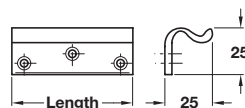

Finish	Cat. No.
Satin chrome plated	970.02.954
Polished chrome plated	970.02.952
Polished brass	970.02.958

Order qty: 1 pc

Sash lift, ring, side fixing

- Brass

Finish	Cat. No.
Satin nickel plated	970.02.326
Polished chrome plated	970.02.322
Polished brass	970.02.328

Order qty: 1 pc

Sash lift

- 64 mm length
- Brass

Finish	Cat. No.
Satin nickel plated	970.03.386

Order qty: 1 pc