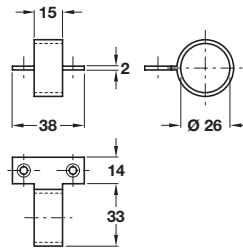

Sash lift

- Brass

Finish	Cat. No.
Satin chrome plated	970.02.944
Polished chrome plated	970.02.942
Polished brass	970.02.948

Order qty: 1 pc

5

Architectural Ironmongery: Window Fittings

Sash lift, ring

- Brass

Finish	Cat. No.
Satin chrome plated	970.02.954
Polished chrome plated	970.02.952
Polished brass	970.02.958

Order qty: 1 pc

Sash lift, ring, side fixing

- Brass

Finish	Cat. No.
Satin nickel plated	970.02.326
Polished chrome plated	970.02.322
Polished brass	970.02.328

Order qty: 1 pc

Sash lift

- 64 mm length
- Brass

Finish	Cat. No.
Satin nickel plated	970.03.386

Order qty: 1 pc