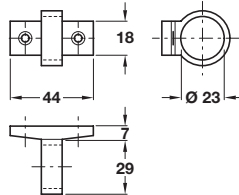

Sash lift

- Brass

Finish	Cat. No.
Satin chrome plated	970.02.944
Polished chrome plated	970.02.942
Polished brass	970.02.948

Order qty: 1 pc

5

Architectural Ironmongery: Window Fittings

Sash lift, ring

- Brass

Finish	Cat. No.
Satin chrome plated	970.02.954
Polished chrome plated	970.02.952
Polished brass	970.02.958

Order qty: 1 pc

Sash lift, ring, side fixing

- Brass

Finish	Cat. No.
Satin nickel plated	970.02.326
Polished chrome plated	970.02.322
Polished brass	970.02.328

Order qty: 1 pc

Sash lift

- 64 mm length
- Brass

Finish	Cat. No.
Satin nickel plated	970.03.386

Order qty: 1 pc