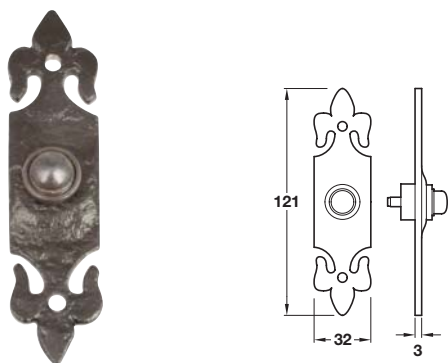

Due to the manufacturing process of **Kirkpatrick** products there is a **±5 mm tolerance** on dimensions shown.

Kirkpatrick Rectangular bell push, malleable iron

- Malleable iron

Finish	Black	Pewter
Cat. No.	986.07.633	986.07.639

Order qty: 1 pc

StarTec Oval bell push, stainless steel

- Concealed fixing
- Stainless steel

Finish	Satin
Cat. No.	986.10.010

Order qty: 1 pc

Kirkpatrick Fleur de Lys bell push, malleable iron

- Malleable iron

Finish	Black
Cat. No.	986.07.643

Order qty: 1 pc

Architrave bell push, brass

- Brass

Finish	Cat. No.
Polished brass	986.07.308
Satin chrome	986.07.304
Polished chrome	986.07.302

Order qty: 1 pc

Round bell push, stainless steel

- Concealed fixing
- Stainless steel

Finish	Satin	Polished
Cat. No.	986.10.000	986.10.001

Order qty: 1 pc

Square bell push, brass

- Brass

Finish	Cat. No.
Polished brass	986.07.318
Satin chrome	986.07.314
Polished chrome	986.07.312