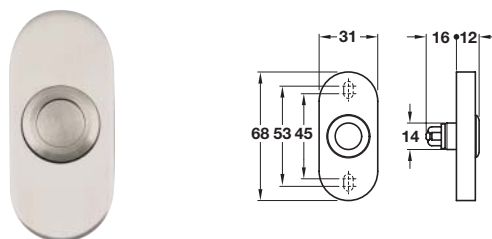

Due to the manufacturing process of **Kirkpatrick** products there is a **±5 mm tolerance** on dimensions shown.

Kirkpatrick Rectangular bell push, malleable iron

- Malleable iron

Finish	Black	Pewter
Cat. No.	986.07.633	986.07.639

Order qty: 1 pc

StarTec Oval bell push, stainless steel

- Concealed fixing
- Stainless steel

Finish	Satin
Cat. No.	986.10.010

Order qty: 1 pc

Kirkpatrick Fleur de Lys bell push, malleable iron

- Malleable iron

Finish	Black
Cat. No.	986.07.643

Order qty: 1 pc

Architrave bell push, brass

- Brass

Finish	Cat. No.
Polished brass	986.07.308
Satin chrome	986.07.304
Polished chrome	986.07.302

Order qty: 1 pc

Round bell push, stainless steel

- Concealed fixing
- Stainless steel

Finish	Satin	Polished
Cat. No.	986.10.000	986.10.001

Order qty: 1 pc

Square bell push, brass

- Brass

Finish	Cat. No.
Polished brass	986.07.318
Satin chrome	986.07.314
Polished chrome	986.07.312