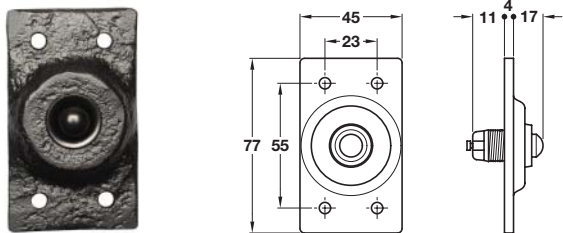

Due to the manufacturing process of **Kirkpatrick** products there is a **±5 mm tolerance** on dimensions shown.

Kirkpatrick Rectangular bell push, malleable iron

- Malleable iron

Finish	Black	Pewter
Cat. No.	986.07.633	986.07.639

Order qty: 1 pc

StarTec Oval bell push, stainless steel

- Concealed fixing
- Stainless steel

Finish	Satin
Cat. No.	986.10.010

Order qty: 1 pc

Kirkpatrick Fleur de Lys bell push, malleable iron

- Malleable iron

Finish	Black
Cat. No.	986.07.643

Order qty: 1 pc

Architrave bell push, brass

- Brass

Finish	Cat. No.
Polished brass	986.07.308
Satin chrome	986.07.304
Polished chrome	986.07.302

Order qty: 1 pc

Round bell push, stainless steel

- Concealed fixing
- Stainless steel

Finish	Satin	Polished
Cat. No.	986.10.000	986.10.001

Order qty: 1 pc

Square bell push, brass

- Brass

Finish	Cat. No.
Polished brass	986.07.318
Satin chrome	986.07.314
Polished chrome	986.07.312