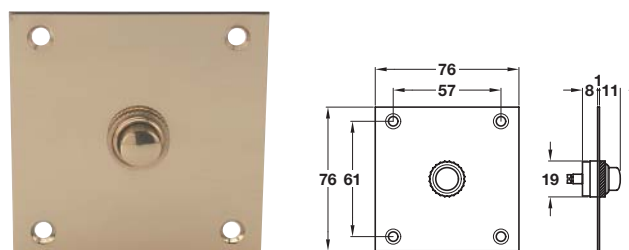

Order qty: 1 pc

StarTec Oval bell push, stainless steel

- Concealed fixing
- Stainless steel

Finish	Satin
Cat. No.	986.10.010

Order qty: 1 pc

Kirkpatrick Fleur de Lys bell push, malleable iron

- Malleable iron

Finish	Black
Cat. No.	986.07.643

Order qty: 1 pc

Architrave bell push, brass

- Brass

Finish	Cat. No.
Polished brass	986.07.308
Satin chrome	986.07.304
Polished chrome	986.07.302

Order qty: 1 pc

Round bell push, stainless steel

- Concealed fixing
- Stainless steel

Finish	Satin	Polished
Cat. No.	986.10.000	986.10.001

Order qty: 1 pc

Square bell push, brass

- Brass

Finish	Cat. No.
Polished brass	986.07.318
Satin chrome	986.07.314
Polished chrome	986.07.312