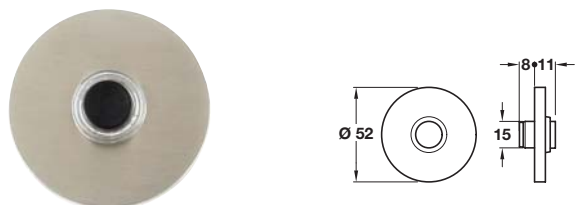

Due to the manufacturing process of **Kirkpatrick** products there is a **±5 mm tolerance** on dimensions shown.

Kirkpatrick Rectangular bell push, malleable iron

- Malleable iron

Finish	Black	Pewter
Cat. No.	986.07.633	986.07.639

Order qty: 1 pc

StarTec Oval bell push, stainless steel

- Concealed fixing
- Stainless steel

Finish	Satin
Cat. No.	986.10.010

Order qty: 1 pc

Kirkpatrick Fleur de Lys bell push, malleable iron

- Malleable iron

Finish	Black
Cat. No.	986.07.643

Order qty: 1 pc

Architrave bell push, brass

- Brass

Finish	Cat. No.
Polished brass	986.07.308
Satin chrome	986.07.304
Polished chrome	986.07.302

Order qty: 1 pc

Round bell push, stainless steel

- Concealed fixing
- Stainless steel

Finish	Satin	Polished
Cat. No.	986.10.000	986.10.001

Order qty: 1 pc

Square bell push, brass

- Brass

Finish	Cat. No.
Polished brass	986.07.318
Satin chrome	986.07.314
Polished chrome	986.07.312