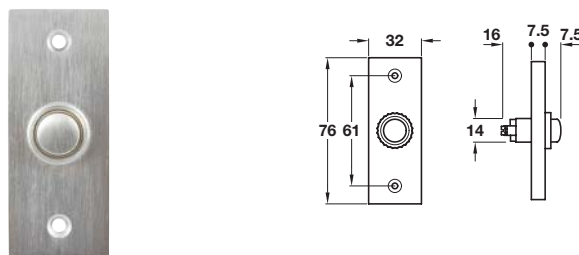

Due to the manufacturing process of **Kirkpatrick** products there is a **±5 mm tolerance** on dimensions shown.

Kirkpatrick Rectangular bell push, malleable iron

- Malleable iron

Finish	Black	Pewter
Cat. No.	986.07.633	986.07.639

Order qty: 1 pc

StarTec Oval bell push, stainless steel

- Concealed fixing
- Stainless steel

Finish	Satin
Cat. No.	986.10.010

Order qty: 1 pc

Kirkpatrick Fleur de Lys bell push, malleable iron

- Malleable iron

Finish	Black
Cat. No.	986.07.643

Order qty: 1 pc

Architrave bell push, brass

- Brass

Finish	Cat. No.
Polished brass	986.07.308
Satin chrome	986.07.304
Polished chrome	986.07.302

Order qty: 1 pc

Round bell push, stainless steel

- Concealed fixing
- Stainless steel

Finish	Satin	Polished
Cat. No.	986.10.000	986.10.001

Order qty: 1 pc

Square bell push, brass

- Brass

Finish	Cat. No.
Polished brass	986.07.318
Satin chrome	986.07.314
Polished chrome	986.07.312