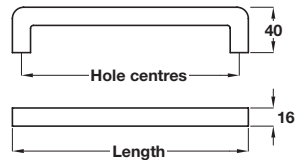

METROPOLIS offset handle

- > Stainless steel
- > Order qty: 1 pc

Length	Hole centres	Satin
42 mm	32 mm	115.38.000
170 mm	160 mm	115.38.003
234 mm	224 mm	115.38.005

METROPOLIS pull handle

- > Stainless steel
- > Order qty: 1 pc

Length	Hole centres	Satin
208 mm	192 mm	115.62.004
336 mm	320 mm	115.62.008
464 mm	448 mm	115.62.011

METROPOLIS bow handle

- > Stainless steel
- > Order qty: 1 pc

Length	Hole centres	Dim. A	Satin
181 mm	160 mm	31 mm	100.55.003
259 mm	224 mm	32 mm	100.55.005
365 mm	320 mm	33 mm	100.55.008