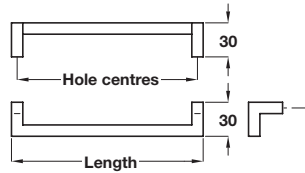

METROPOLIS offset handle

- > Stainless steel
- > Order qty: 1 pc

Length	Hole centres	Satin
42 mm	32 mm	115.38.000
170 mm	160 mm	115.38.003
234 mm	224 mm	115.38.005

METROPOLIS pull handle

- > Stainless steel
- > Order qty: 1 pc

Length	Hole centres	Satin
208 mm	192 mm	115.62.004
336 mm	320 mm	115.62.008
464 mm	448 mm	115.62.011

METROPOLIS bow handle

- > Stainless steel
- > Order qty: 1 pc

Length	Hole centres	Dim. A	Satin
181 mm	160 mm	31 mm	100.55.003
259 mm	224 mm	32 mm	100.55.005
365 mm	320 mm	33 mm	100.55.008