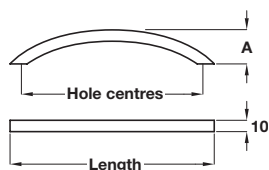

METROPOLIS offset handle

- > Stainless steel
- > Order qty: 1 pc

Length	Hole centres	Satin
42 mm	32 mm	115.38.000
170 mm	160 mm	115.38.003
234 mm	224 mm	115.38.005

METROPOLIS pull handle

- > Stainless steel
- > Order qty: 1 pc

Length	Hole centres	Satin
208 mm	192 mm	115.62.004
336 mm	320 mm	115.62.008
464 mm	448 mm	115.62.011

METROPOLIS bow handle

- > Stainless steel
- > Order qty: 1 pc

Length	Hole centres	Dim. A	Satin
181 mm	160 mm	31 mm	100.55.003
259 mm	224 mm	32 mm	100.55.005
365 mm	320 mm	33 mm	100.55.008