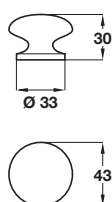

Knob, with screw attached

- > Screw length 15 mm
- > Unfinished beech
- > Order qty: 1 pc

| Dim A | Dim B | Dim C | Cat. No. |
|---------|---------|-------|------------|
| Ø 20 mm | Ø 19 mm | 18 mm | 195.36.317 |
| Ø 25 mm | Ø 24 mm | 20 mm | 195.36.326 |
| Ø 30 mm | Ø 29 mm | 25 mm | 195.36.335 |

Knob

- > Unfinished wood
- > Order qty: 1 pc

| Type of wood | Cat. No. |
|--------------|------------|
| Oak | 195.53.401 |

Knob

- > Unfinished oak
- > Order qty: 1 pc

| Dim A | Dim B | Cat. No. |
|---------|---------|------------|
| Ø 45 mm | Ø 37 mm | 195.60.400 |
| Ø 50 mm | Ø 42 mm | 195.61.400 |
| Ø 55 mm | Ø 48 mm | 195.62.400 |