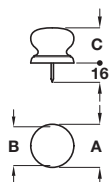

Knob, with screw attached

- > Screw length 15 mm
- > Unfinished beech
- > Order qty: 1 pc

| Dim A | Dim B | Dim C | Cat. No. |
|---------|---------|-------|------------|
| Ø 20 mm | Ø 19 mm | 18 mm | 195.36.317 |
| Ø 25 mm | Ø 24 mm | 20 mm | 195.36.326 |
| Ø 30 mm | Ø 29 mm | 25 mm | 195.36.335 |

Knob

- > Unfinished wood
- > Order qty: 1 pc

| Type of wood | Cat. No. |
|--------------|------------|
| Oak | 195.53.401 |

Knob

- > Unfinished oak
- > Order qty: 1 pc

| Dim A | Dim B | Cat. No. |
|---------|---------|------------|
| Ø 45 mm | Ø 37 mm | 195.60.400 |
| Ø 50 mm | Ø 42 mm | 195.61.400 |
| Ø 55 mm | Ø 48 mm | 195.62.400 |