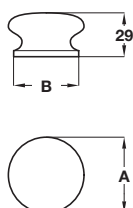

Knob, with screw attached

- > Screw length 15 mm
- > Unfinished beech
- > Order qty: 1 pc

| Dim A | Dim B | Dim C | Cat. No. |
|---------|---------|-------|------------|
| Ø 20 mm | Ø 19 mm | 18 mm | 195.36.317 |
| Ø 25 mm | Ø 24 mm | 20 mm | 195.36.326 |
| Ø 30 mm | Ø 29 mm | 25 mm | 195.36.335 |

Knob

- > Unfinished wood
- > Order qty: 1 pc

| Type of wood | Cat. No. |
|--------------|------------|
| Oak | 195.53.401 |

Knob

- > Unfinished oak
- > Order qty: 1 pc

| Dim A | Dim B | Cat. No. |
|---------|---------|------------|
| Ø 45 mm | Ø 37 mm | 195.60.400 |
| Ø 50 mm | Ø 42 mm | 195.61.400 |
| Ø 55 mm | Ø 48 mm | 195.62.400 |