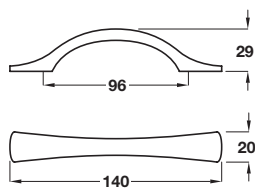

D handle

- > Zinc alloy
- > Order qty: 1 pc

Finish	Cat. No.
Stainless steel effect	102.85.610

D handle

- > Zinc alloy
- > Order qty: 1 pc

Finish	Cat. No.
Brushed satin nickel	102.85.620*
Matt nickel	102.85.625

Bow handle

- > Zinc alloy
- > Order qty: 1 pc

Finish	Cat. No.
Matt nickel	104.38.601

Bow handle

- > Zinc alloy
- > Order qty: 1 pc

Finish	Cat. No.
Satin nickel	102.15.601

PAGE AMENDED
17.06.14/1