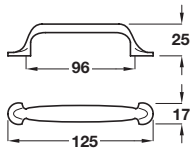

D handle

- > Zinc alloy
- > Order qty: 1 pc

Finish	Cat. No.
Stainless steel effect	102.85.610

D handle

- > Zinc alloy
- > Order qty: 1 pc

Finish	Cat. No.
Brushed satin nickel	102.85.620*
Matt nickel	102.85.625

Bow handle

- > Zinc alloy
- > Order qty: 1 pc

Finish	Cat. No.
Matt nickel	104.38.601

Bow handle

- > Zinc alloy
- > Order qty: 1 pc

Finish	Cat. No.
Satin nickel	102.15.601

PAGE AMENDED
17.06.14/1