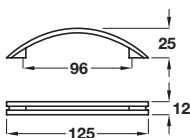

D handle

- > Zinc alloy
- > Order qty: 1 pc

Finish	Cat. No.
Stainless steel effect	102.85.610

D handle

- > Zinc alloy
- > Order qty: 1 pc

Finish	Cat. No.
Brushed satin nickel	102.85.620*
Matt nickel	102.85.625

Bow handle

- > Zinc alloy
- > Order qty: 1 pc

Finish	Cat. No.
Matt nickel	104.38.601

Bow handle

- > Zinc alloy
- > Order qty: 1 pc

Finish	Cat. No.
Satin nickel	102.15.601

PAGE AMENDED
17.06.14/1