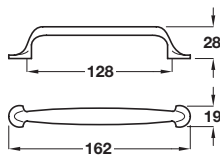

D handle

- > Zinc alloy
- > Order qty: 1 pc

Finish	Cat. No.
Stainless steel effect	102.85.610

D handle

- > Zinc alloy
- > Order qty: 1 pc

Finish	Cat. No.
Brushed satin nickel	102.85.620*
Matt nickel	102.85.625

Bow handle

- > Zinc alloy
- > Order qty: 1 pc

Finish	Cat. No.
Matt nickel	104.38.601

Bow handle

- > Zinc alloy
- > Order qty: 1 pc

Finish	Cat. No.
Satin nickel	102.15.601

PAGE AMENDED
17.06.14/1