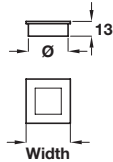

**Inset handle**

- > Zinc alloy
- > Order qty: 1 pc

Width	Ø	Pol. chrome	Matt nickel	Alu. coloured
29 mm	Ø 26 mm	151.94.200	151.94.600	151.94.400
39 mm	Ø 35 mm	151.94.201	151.94.601	151.94.401
50 mm	Ø 44.5 mm	151.94.202	151.94.602	151.94.402

**Inset handle**

- > Brass, polished chrome finish with aluminium coloured inner
- > Order qty: 1 pc

Width	Ø	Dim. A	Cat. No.
44 mm	Ø 38 mm	7 mm	151.19.212
52 mm	Ø 45 mm	8 mm	151.19.221

**Pull handle**

- > Aluminium, polished chrome finish
- > Order qty: 1 pc

Ø	Hole centres	Cat. No.
40 mm	16 mm	152.20.202
60 mm	32 mm	152.20.201
80 mm	32 mm	152.20.203
100 mm	32 mm	152.20.200

DECORATIVE HANDLES 2013, © Hafele U.K. Ltd 2013. Dimensional data not binding. We reserve the right to alter specifications without notice.