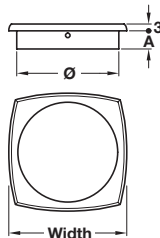

**Inset handle**

- > Zinc alloy
- > Order qty: 1 pc

Width	Ø	Pol. chrome	Matt nickel	Alu. coloured
29 mm	Ø 26 mm	151.94.200	151.94.600	151.94.400
39 mm	Ø 35 mm	151.94.201	151.94.601	151.94.401
50 mm	Ø 44.5 mm	151.94.202	151.94.602	151.94.402

**Inset handle**

- > Brass, polished chrome finish with aluminium coloured inner
- > Order qty: 1 pc

Width	Ø	Dim. A	Cat. No.
44 mm	Ø 38 mm	7 mm	151.19.212
52 mm	Ø 45 mm	8 mm	151.19.221

**Pull handle**

- > Aluminium, polished chrome finish
- > Order qty: 1 pc

Ø	Hole centres	Cat. No.
40 mm	16 mm	152.20.202
60 mm	32 mm	152.20.201
80 mm	32 mm	152.20.203
100 mm	32 mm	152.20.200

DECORATIVE HANDLES 2013, © Hafele U.K. Ltd 2013. Dimensional data not binding. We reserve the right to alter specifications without notice.