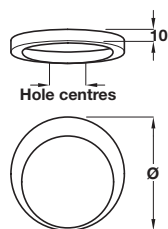

**Inset handle**

- > Zinc alloy
- > Order qty: 1 pc

Width	Ø	Pol. chrome	Matt nickel	Alu. coloured
29 mm	Ø 26 mm	151.94.200	151.94.600	151.94.400
39 mm	Ø 35 mm	151.94.201	151.94.601	151.94.401
50 mm	Ø 44.5 mm	151.94.202	151.94.602	151.94.402

**Inset handle**

- > Brass, polished chrome finish with aluminium coloured inner
- > Order qty: 1 pc

Width	Ø	Dim. A	Cat. No.
44 mm	Ø 38 mm	7 mm	151.19.212
52 mm	Ø 45 mm	8 mm	151.19.221

**Pull handle**

- > Aluminium, polished chrome finish
- > Order qty: 1 pc

Ø	Hole centres	Cat. No.
40 mm	16 mm	152.20.202
60 mm	32 mm	152.20.201
80 mm	32 mm	152.20.203
100 mm	32 mm	152.20.200

DECORATIVE HANDLES 2013, © Hafele U.K. Ltd 2013. Dimensional data not binding. We reserve the right to alter specifications without notice.