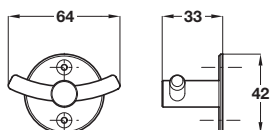

Coat hook

- > Stainless steel
- > Order qty: 1 pc

Finish
Brushed stainless steel

Cat. No.
842.57.060

Coat hook

- > Stainless steel
- > Order qty: 1 pc

Finish
Brushed stainless steel

Cat. No.
844.73.010