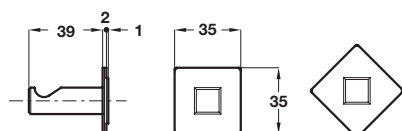

Coat hook

- > Stainless steel
- > Order qty: 1 pc

Finish
Brushed stainless steel

Cat. No.
844.73.020