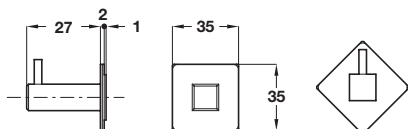

Coat hook

- > Stainless steel
- > Order qty: 1 pc

Finish
Brushed stainless steel

Cat. No.
842.57.060

Coat hook

- > Stainless steel
- > Order qty: 1 pc

Finish
Brushed stainless steel

Cat. No.
844.73.010