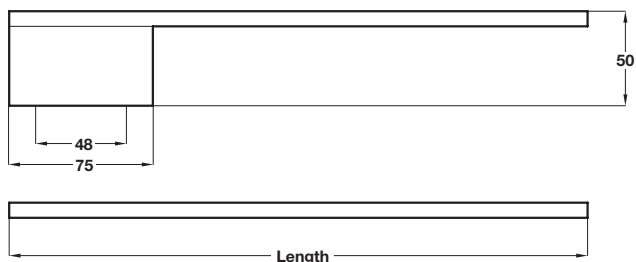

## Towel rail

- > Extruded aluminium
- > Polished chrome finish
- > Order qty: 1 pc

Length	Cat. No.
300 mm	580.77.011
380 mm	580.77.012