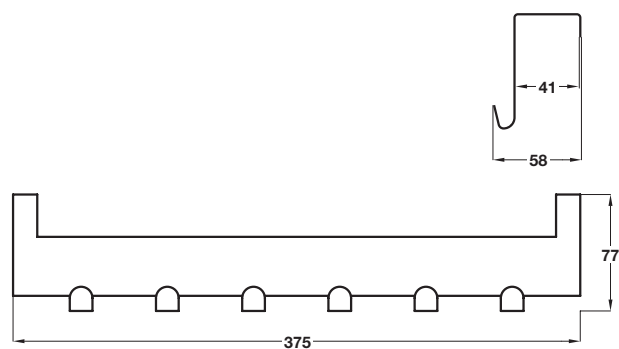

## Towel rail

- > Extruded aluminium
- > Polished chrome finish
- > Order qty: 1 pc

Length	Cat. No.
300 mm	580.77.011
380 mm	580.77.012

## Door hanging robe hook

- > 6 hooks
- > For hanging over doors
- > To suit doors 40 mm thick
- > Steel
- > Order qty: 1 pc

Finish	Cat. No.
Polished chrome	580.77.000