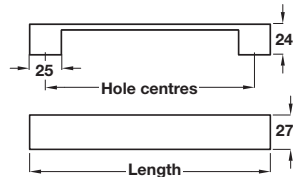

D handle

- > Aluminium, stainless steel effect
- > Order qty: 1 pc

Length	Hole centres	Cat. No.
217 mm	192 mm	112.90.014
281 mm	256 mm	112.90.016
345 mm	320 mm	112.90.018
473 mm	448 mm	112.90.019

D handle

- > Aluminium, stainless steel effect
- > Order qty: 1 pc

Length	Hole centres	Cat. No.
217 mm	192 mm	112.90.004
281 mm	256 mm	112.90.006
345 mm	320 mm	112.90.008

Pull handle

- > Aluminium
- > Order qty: 1 pc

Length	Hole centres	Pol. chrome	St. st. effect
204 mm	192 mm	112.66.284	-
268 mm	256 mm	112.66.286	112.66.086
364 mm	352 mm	112.66.288	-