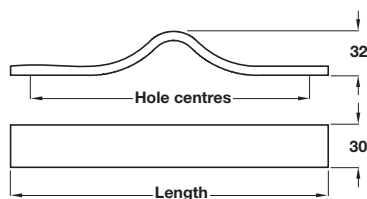

D handle

- > Aluminium, stainless steel effect
- > Order qty: 1 pc

Length	Hole centres	Cat. No.
217 mm	192 mm	112.90.014
281 mm	256 mm	112.90.016
345 mm	320 mm	112.90.018
473 mm	448 mm	112.90.019

D handle

- > Aluminium, stainless steel effect
- > Order qty: 1 pc

Length	Hole centres	Cat. No.
217 mm	192 mm	112.90.004
281 mm	256 mm	112.90.006
345 mm	320 mm	112.90.008

Pull handle

- > Aluminium
- > Order qty: 1 pc

Length	Hole centres	Pol. chrome	St. st. effect
204 mm	192 mm	112.66.284	-
268 mm	256 mm	112.66.286	112.66.086
364 mm	352 mm	112.66.288	-