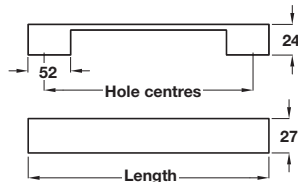

D handle

- > Aluminium, stainless steel effect
- > Order qty: 1 pc

Length	Hole centres	Cat. No.
217 mm	192 mm	112.90.014
281 mm	256 mm	112.90.016
345 mm	320 mm	112.90.018
473 mm	448 mm	112.90.019

D handle

- > Aluminium, stainless steel effect
- > Order qty: 1 pc

Length	Hole centres	Cat. No.
217 mm	192 mm	112.90.004
281 mm	256 mm	112.90.006
345 mm	320 mm	112.90.008

Pull handle

- > Aluminium
- > Order qty: 1 pc

Length	Hole centres	Pol. chrome	St. st. effect
204 mm	192 mm	112.66.284	-
268 mm	256 mm	112.66.286	112.66.086
364 mm	352 mm	112.66.288	-