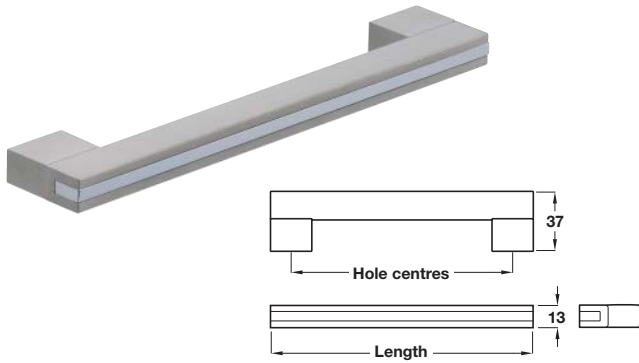

## Bar handle

- > Aluminium, stainless steel effect body, with polished chrome insert
- > Order qty: 1 pc

Length	Hole centres	Cat. No.
204 mm	192 mm	112.85.044
268 mm	256 mm	112.85.046

## Bar handle

- > Aluminium, stainless steel effect body, with polished chrome insert
- > Order qty: 1 pc

Length	Hole centres	Cat. No.
204 mm	192 mm	112.85.054
268 mm	256 mm	112.85.056
364 mm	352 mm	112.85.058

## Bar handle

- > Aluminium, polished chrome body, with stainless steel effect insert
- > Order qty: 1 pc

Length	Hole centres	Cat. No.
204 mm	192 mm	108.94.274
268 mm	256 mm	108.94.276

## Bar handle

- > Aluminium, stainless steel effect body, with polished chrome insert
- > Order qty: 1 pc

Length	Hole centres	Cat. No.
268 mm	256 mm	112.85.036
364 mm	352 mm	112.85.038