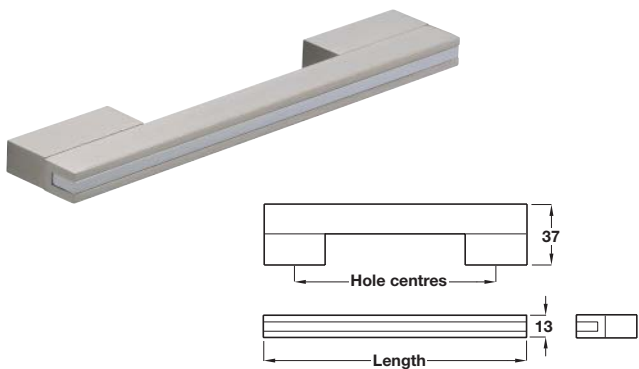

## Bar handle

- > Aluminium, stainless steel effect body, with polished chrome insert
- > Order qty: 1 pc

Length	Hole centres	Cat. No.
204 mm	192 mm	112.85.044
268 mm	256 mm	112.85.046

## Bar handle

- > Aluminium, stainless steel effect body, with polished chrome insert
- > Order qty: 1 pc

Length	Hole centres	Cat. No.
204 mm	192 mm	112.85.054
268 mm	256 mm	112.85.056
364 mm	352 mm	112.85.058

## Bar handle

- > Aluminium, polished chrome body, with stainless steel effect insert
- > Order qty: 1 pc

Length	Hole centres	Cat. No.
204 mm	192 mm	108.94.274
268 mm	256 mm	108.94.276

## Bar handle

- > Aluminium, stainless steel effect body, with polished chrome insert
- > Order qty: 1 pc

Length	Hole centres	Cat. No.
268 mm	256 mm	112.85.036
364 mm	352 mm	112.85.038