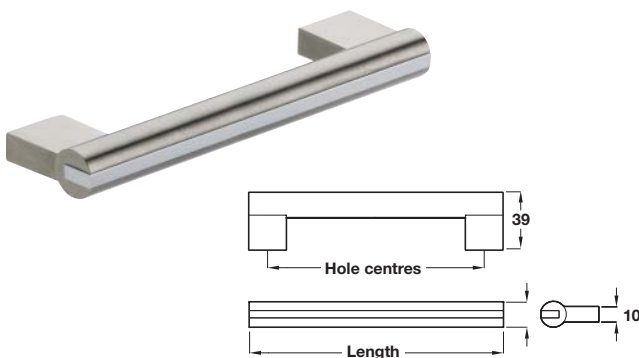

## Bar handle

- > Aluminium, stainless steel effect body, with polished chrome insert
- > Order qty: 1 pc

Length	Hole centres	Cat. No.
204 mm	192 mm	112.85.044
268 mm	256 mm	112.85.046

## Bar handle

- > Aluminium, stainless steel effect body, with polished chrome insert
- > Order qty: 1 pc

Length	Hole centres	Cat. No.
204 mm	192 mm	112.85.054
268 mm	256 mm	112.85.056
364 mm	352 mm	112.85.058

## Bar handle

- > Aluminium, polished chrome body, with stainless steel effect insert
- > Order qty: 1 pc

Length	Hole centres	Cat. No.
204 mm	192 mm	108.94.274
268 mm	256 mm	108.94.276

## Bar handle

- > Aluminium, stainless steel effect body, with polished chrome insert
- > Order qty: 1 pc

Length	Hole centres	Cat. No.
268 mm	256 mm	112.85.036
364 mm	352 mm	112.85.038