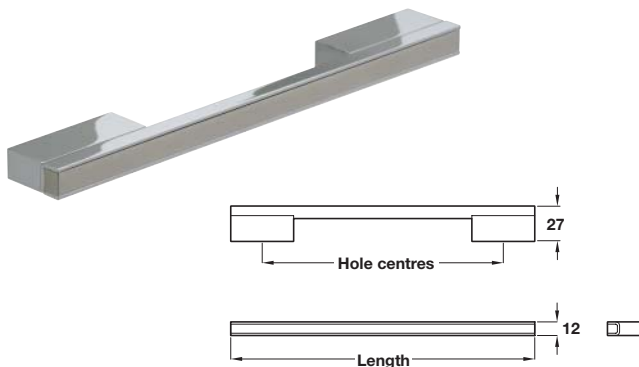

## Bar handle

- > Aluminium, stainless steel effect body, with polished chrome insert
- > Order qty: 1 pc

Length	Hole centres	Cat. No.
204 mm	192 mm	112.85.044
268 mm	256 mm	112.85.046

## Bar handle

- > Aluminium, stainless steel effect body, with polished chrome insert
- > Order qty: 1 pc

Length	Hole centres	Cat. No.
204 mm	192 mm	112.85.054
268 mm	256 mm	112.85.056
364 mm	352 mm	112.85.058

## Bar handle

- > Aluminium, polished chrome body, with stainless steel effect insert
- > Order qty: 1 pc

Length	Hole centres	Cat. No.
204 mm	192 mm	108.94.274
268 mm	256 mm	108.94.276

## Bar handle

- > Aluminium, stainless steel effect body, with polished chrome insert
- > Order qty: 1 pc

Length	Hole centres	Cat. No.
268 mm	256 mm	112.85.036
364 mm	352 mm	112.85.038