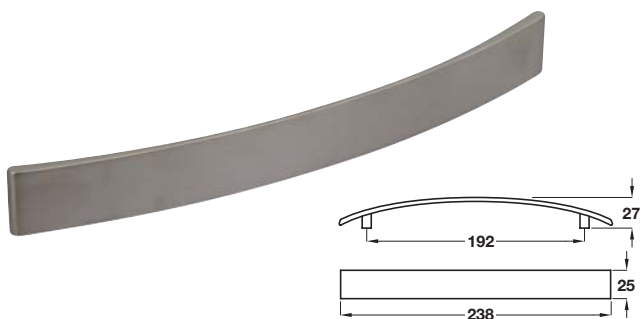

## Bow handle

- > Aluminium
- > Order qty: 1 pc

Finish	Cat. No.
Polished chrome	112.66.254
Stainless steel effect	112.66.054

## Bow handle

- > Zinc alloy
- > Order qty: 1 pc

Finish	Cat. No.
Stainless steel effect	102.35.034

## Pull handle

- > Aluminium
- > Order qty: 1 pc

Finish	Cat. No.
Stainless steel effect	112.87.004

## D handle

- > Aluminium, polished chrome finish
- > Order qty: 1 pc

Length	Hole centres	Cat. No.
180 mm	160 mm	110.35.253
244 mm	224 mm	110.35.255