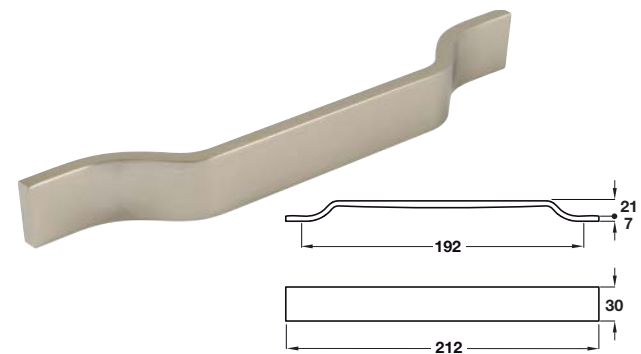

## Bow handle

- > Aluminium
- > Order qty: 1 pc

Finish	Cat. No.
Polished chrome	112.66.254
Stainless steel effect	112.66.054

## Bow handle

- > Zinc alloy
- > Order qty: 1 pc

Finish	Cat. No.
Stainless steel effect	102.35.034

## Pull handle

- > Aluminium
- > Order qty: 1 pc

Finish	Cat. No.
Stainless steel effect	112.87.004

## D handle

- > Aluminium, polished chrome finish
- > Order qty: 1 pc

Length	Hole centres	Cat. No.
180 mm	160 mm	110.35.253
244 mm	224 mm	110.35.255