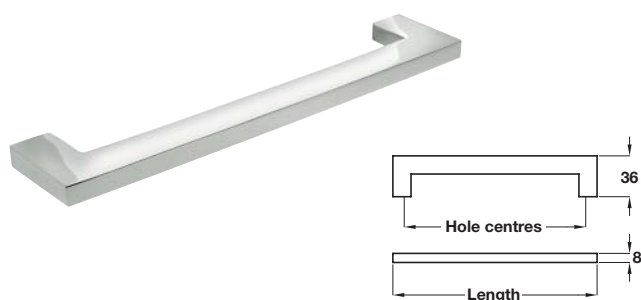

## Bow handle

- > Aluminium
- > Order qty: 1 pc

Finish	Cat. No.
Polished chrome	112.66.254
Stainless steel effect	112.66.054

## Bow handle

- > Zinc alloy
- > Order qty: 1 pc

Finish	Cat. No.
Stainless steel effect	102.35.034

## Pull handle

- > Aluminium
- > Order qty: 1 pc

Finish	Cat. No.
Stainless steel effect	112.87.004

## D handle

- > Aluminium, polished chrome finish
- > Order qty: 1 pc

Length	Hole centres	Cat. No.
180 mm	160 mm	110.35.253
244 mm	224 mm	110.35.255