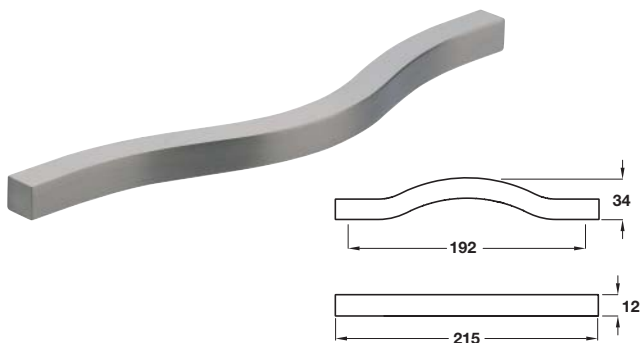

## Bow handle

- > Aluminium
- > Order qty: 1 pc

Finish	Cat. No.
Polished chrome	112.66.254
Stainless steel effect	112.66.054

## Bow handle

- > Zinc alloy
- > Order qty: 1 pc

Finish	Cat. No.
Stainless steel effect	102.35.034

## Pull handle

- > Aluminium
- > Order qty: 1 pc

Finish	Cat. No.
Stainless steel effect	112.87.004

## D handle

- > Aluminium, polished chrome finish
- > Order qty: 1 pc

Length	Hole centres	Cat. No.
180 mm	160 mm	110.35.253
244 mm	224 mm	110.35.255