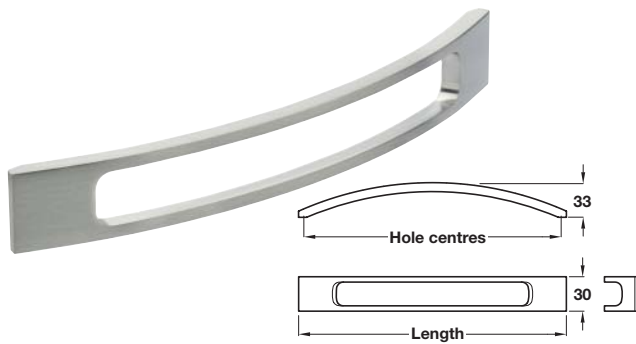

BELMONT bow handle

- > Aluminium
- > Order qty: 1 pc

Length	Hole centres	Polished chrome	St. steel effect
232 mm	224 mm	110.20.235	110.20.635
335 mm	320 mm	110.20.238	110.20.638

Bow handle

- > Aluminium
- > Order qty: 1 pc

Finish	Cat. No.
Polished chrome	112.66.244

Bow handle

- > Aluminium
- > Order qty: 1 pc

Length	Hole centres	St. steel effect	Polished chrome
236 mm	224 mm	112.86.015	112.86.215
336 mm	320 mm	112.86.018	112.86.218

CHISWICK handle

- > Zinc alloy
- > Order qty: 1 pc

Length	Hole centres	Polished chrome	Brushed nickel
232 mm	160 mm	108.89.243	108.89.043
328 mm	256 mm	108.89.246	108.89.046