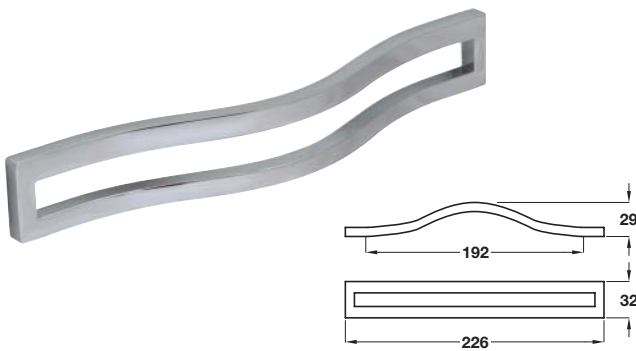

BELMONT bow handle

- > Aluminium
- > Order qty: 1 pc

Length	Hole centres	Polished chrome	St. steel effect
232 mm	224 mm	110.20.235	110.20.635
335 mm	320 mm	110.20.238	110.20.638

Bow handle

- > Aluminium
- > Order qty: 1 pc

Finish	Cat. No.
Polished chrome	112.66.244

Bow handle

- > Aluminium
- > Order qty: 1 pc

Length	Hole centres	St. steel effect	Polished chrome
236 mm	224 mm	112.86.015	112.86.215
336 mm	320 mm	112.86.018	112.86.218

CHISWICK handle

- > Zinc alloy
- > Order qty: 1 pc

Length	Hole centres	Polished chrome	Brushed nickel
232 mm	160 mm	108.89.243	108.89.043
328 mm	256 mm	108.89.246	108.89.046