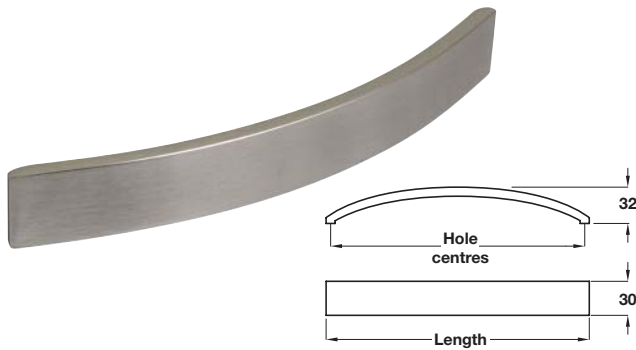

BELMONT bow handle

- > Aluminium
- > Order qty: 1 pc

Length	Hole centres	Polished chrome	St. steel effect
232 mm	224 mm	110.20.235	110.20.635
335 mm	320 mm	110.20.238	110.20.638

Bow handle

- > Aluminium
- > Order qty: 1 pc

Finish	Cat. No.
Polished chrome	112.66.244

Bow handle

- > Aluminium
- > Order qty: 1 pc

Length	Hole centres	St. steel effect	Polished chrome
236 mm	224 mm	112.86.015	112.86.215
336 mm	320 mm	112.86.018	112.86.218

CHISWICK handle

- > Zinc alloy
- > Order qty: 1 pc

Length	Hole centres	Polished chrome	Brushed nickel
232 mm	160 mm	108.89.243	108.89.043
328 mm	256 mm	108.89.246	108.89.046