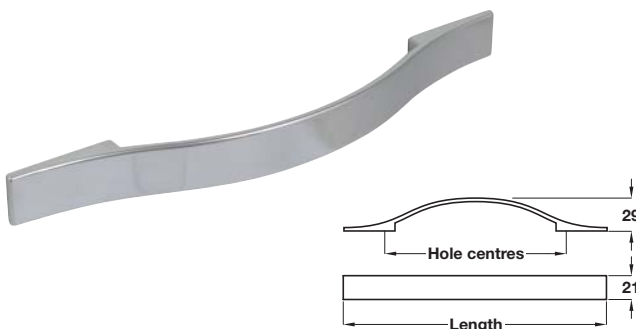

BELMONT bow handle

- > Aluminium
- > Order qty: 1 pc

Length	Hole centres	Polished chrome	St. steel effect
232 mm	224 mm	110.20.235	110.20.635
335 mm	320 mm	110.20.238	110.20.638

Bow handle

- > Aluminium
- > Order qty: 1 pc

Finish	Cat. No.
Polished chrome	112.66.244

Bow handle

- > Aluminium
- > Order qty: 1 pc

Length	Hole centres	St. steel effect	Polished chrome
236 mm	224 mm	112.86.015	112.86.215
336 mm	320 mm	112.86.018	112.86.218

CHISWICK handle

- > Zinc alloy
- > Order qty: 1 pc

Length	Hole centres	Polished chrome	Brushed nickel
232 mm	160 mm	108.89.243	108.89.043
328 mm	256 mm	108.89.246	108.89.046