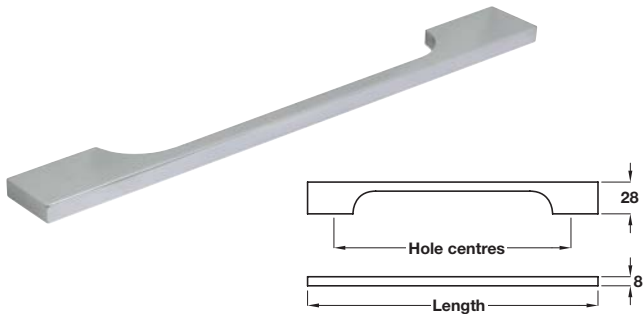

**Pull handle**

- > Aluminium, polished chrome finish
- > Order qty: 1 pc

Length	Hole centres	Cat. No.
256 mm	192 mm	111.64.234
352 mm	288 mm	111.64.237

**Pull handle**

- > Aluminium
- > Order qty: 1 pc

Finish	Cat. No.
Polished chrome	112.62.203
Stainless steel effect	112.62.003

**Pull handle**

- > Aluminium
- > Order qty: 1 pc

Finish	Cat. No.
Polished chrome	112.62.213
Stainless steel effect	112.62.013

**Bow handle**

- > Zinc alloy
- > Order qty: 1 pc

Finish	Cat. No.
Stainless steel effect	108.77.053