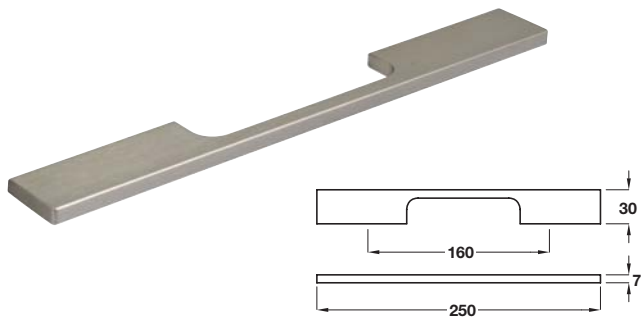

**Pull handle**

- > Aluminium, polished chrome finish
- > Order qty: 1 pc

Length	Hole centres	Cat. No.
256 mm	192 mm	111.64.234
352 mm	288 mm	111.64.237

**Pull handle**

- > Aluminium
- > Order qty: 1 pc

Finish	Cat. No.
Polished chrome	112.62.203
Stainless steel effect	112.62.003

**Pull handle**

- > Aluminium
- > Order qty: 1 pc

Finish	Cat. No.
Polished chrome	112.62.213
Stainless steel effect	112.62.013

**Bow handle**

- > Zinc alloy
- > Order qty: 1 pc

Finish	Cat. No.
Stainless steel effect	108.77.053