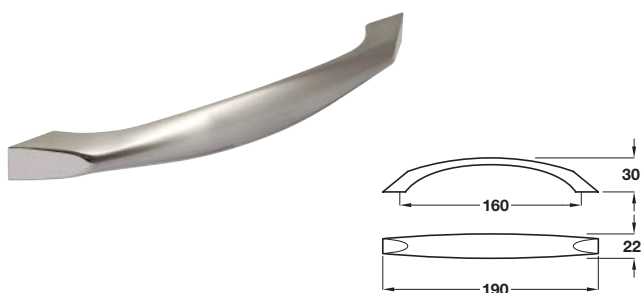

**Pull handle**

- > Aluminium, polished chrome finish
- > Order qty: 1 pc

Length	Hole centres	Cat. No.
256 mm	192 mm	111.64.234
352 mm	288 mm	111.64.237

**Pull handle**

- > Aluminium
- > Order qty: 1 pc

Finish	Cat. No.
Polished chrome	112.62.203
Stainless steel effect	112.62.003

**Pull handle**

- > Aluminium
- > Order qty: 1 pc

Finish	Cat. No.
Polished chrome	112.62.213
Stainless steel effect	112.62.013

**Bow handle**

- > Zinc alloy
- > Order qty: 1 pc

Finish	Cat. No.
Stainless steel effect	108.77.053