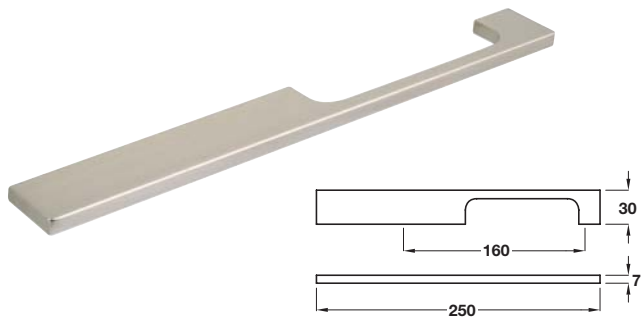

**Pull handle**

- > Aluminium, polished chrome finish
- > Order qty: 1 pc

Length	Hole centres	Cat. No.
256 mm	192 mm	111.64.234
352 mm	288 mm	111.64.237

**Pull handle**

- > Aluminium
- > Order qty: 1 pc

Finish	Cat. No.
Polished chrome	112.62.203
Stainless steel effect	112.62.003

**Pull handle**

- > Aluminium
- > Order qty: 1 pc

Finish	Cat. No.
Polished chrome	112.62.213
Stainless steel effect	112.62.013

**Bow handle**

- > Zinc alloy
- > Order qty: 1 pc

Finish	Cat. No.
Stainless steel effect	108.77.053