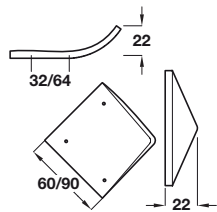

Pull handle

- > Zinc alloy
- > Order qty: 1 pc

Finish
Stainless steel effect

Cat. No.
131.17.001

Knob

- > Aluminium
- > Order qty: 1 pc

Length	Hole centres	Polished chrome	St. steel effect
60 mm	32 mm	112.91.200	112.91.000
90 mm	64 mm	112.91.201	112.91.001

Pull handle

- > Zinc alloy
- > Order qty: 1 pc

Length	Hole centres	Polished chrome	St. steel effect
41 mm	32 mm	111.72.210	111.72.010
73 mm	64 mm	111.72.211	111.72.011