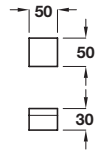

Pull handle

- > Zinc alloy
- > Order qty: 1 pc

Finish
Stainless steel effect

Cat. No.
131.17.001

Knob

- > Aluminium
- > Order qty: 1 pc

Length	Hole centres	Polished chrome	St. steel effect
60 mm	32 mm	112.91.200	112.91.000
90 mm	64 mm	112.91.201	112.91.001

Pull handle

- > Zinc alloy
- > Order qty: 1 pc

Length	Hole centres	Polished chrome	St. steel effect
41 mm	32 mm	111.72.210	111.72.010
73 mm	64 mm	111.72.211	111.72.011