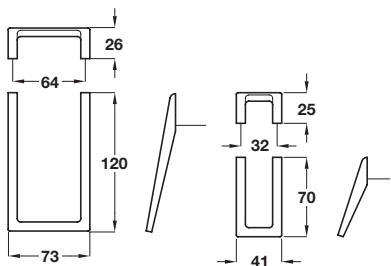

Pull handle

- > Zinc alloy
- > Order qty: 1 pc

Finish
Stainless steel effect

Cat. No.
131.17.001

Knob

- > Aluminium
- > Order qty: 1 pc

Length	Hole centres	Polished chrome	St. steel effect
60 mm	32 mm	112.91.200	112.91.000
90 mm	64 mm	112.91.201	112.91.001

Pull handle

- > Zinc alloy
- > Order qty: 1 pc

Length	Hole centres	Polished chrome	St. steel effect
41 mm	32 mm	111.72.210	111.72.010
73 mm	64 mm	111.72.211	111.72.011