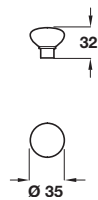

SMOOTH

SMOOTH knob

Product is subject to variations in finish due to the finishing and manufacturing process of certain materials

- > Cast iron
- > Order qty: 1 pc

Diameter	Cat. No.
35 mm	120.67.960

SMOOTH cup handle

Product is subject to variations in finish due to the finishing and manufacturing process of certain materials

- > Cast iron
- > Order qty: 1 pc

Length	Hole centres	Cat. No.
104 mm	64 mm	120.67.950

SMOOTH bow handle

Product is subject to variations in finish due to the finishing and manufacturing process of certain materials

- > Cast iron
- > Order qty: 1 pc

Length	Hole centres	Cat. No.
192 mm	128 mm	120.67.962

PAGE AMENDED
17.06.19/2