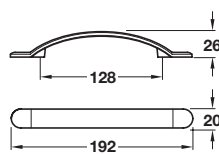

SMOOTH

SMOOTH knob

Product is subject to variations in finish due to the finishing and manufacturing process of certain materials

- > Cast iron
- > Order qty: 1 pc

Diameter	Cat. No.
35 mm	120.67.960

SMOOTH cup handle

Product is subject to variations in finish due to the finishing and manufacturing process of certain materials

- > Cast iron
- > Order qty: 1 pc

Length	Hole centres	Cat. No.
104 mm	64 mm	120.67.950

SMOOTH bow handle

Product is subject to variations in finish due to the finishing and manufacturing process of certain materials

- > Cast iron
- > Order qty: 1 pc

Length	Hole centres	Cat. No.
192 mm	128 mm	120.67.962

PAGE AMENDED
17.06.19/2