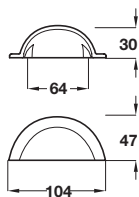

SMOOTH

SMOOTH knob

Product is subject to variations in finish due to the finishing and manufacturing process of certain materials

- > Cast iron
- > Order qty: 1 pc

Diameter	Cat. No.
35 mm	120.67.960

SMOOTH cup handle

Product is subject to variations in finish due to the finishing and manufacturing process of certain materials

- > Cast iron
- > Order qty: 1 pc

Length	Hole centres	Cat. No.
104 mm	64 mm	120.67.950

SMOOTH bow handle

Product is subject to variations in finish due to the finishing and manufacturing process of certain materials

- > Cast iron
- > Order qty: 1 pc

Length	Hole centres	Cat. No.
192 mm	128 mm	120.67.962

PAGE AMENDED
17.06.19/2