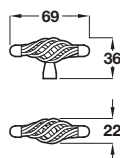

Finish	Cat. No.
Antique brass	119.23.100
Pewter	119.23.900
Black	119.23.300

OPEN CAGE drop handle, pewter finish

- > Steel
- > Order qty: 1 pc