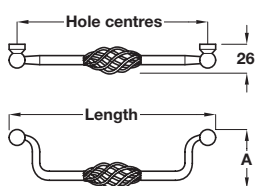

## OPEN CAGE T knob

- > Steel
- > Order qty: 1 pc

Finish	Cat. No.
Antique brass	119.23.100
Pewter	119.23.900
Black	119.23.300

## OPEN CAGE drop handle, pewter finish

- > Steel
- > Order qty: 1 pc

Length	Hole centres	Dim. A	Cat. No.
149 mm	128 mm	49 mm	119.24.902
183 mm	160 mm	50.5 mm	119.24.903
246 mm	224 mm	51 mm	119.24.904