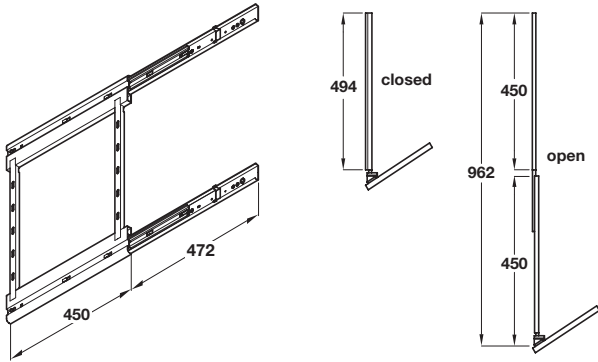

VAUTH-SAGEL DSA PULL OUT STORAGE

The DSA side pull-out is the proven solution for base cabinets. This popular classic has additional front stabilization and an adjustment device for wide fronts and all angles. Frame has integrated soft close damper. Order frame and baskets separately.

Pull out storage unit frame

- < Unhanded, for use with baskets shown
- < Integrated soft close dampener
- < Installed height: 600 mm
- < Built-in depth: See baskets, for cabinet width 150/300 mm
- < Steel
- < Order qty: 1 set

Finish	Cat. No.
Silver epoxy coated	546.39.996

Storage basket set, 230 or 305 mm width

300 mm cabinet - order frame and 230 mm basket set separately

*Artline and Premea baskets 84 mm height

- < Unhanded
- < Built-in depth: 495 mm
- < Set includes: 2x storage baskets, 4x securing clips and 2x door hanging plates
- < Polished chrome-plated steel baskets, zinc-plated steel securing clips and door hanging plates
- < Note: Pull out frame 546.39.996 must be ordered separately
- < Order qty: 1 set

30/35° or 45° basket set, 230 mm width

Right hand 45° version shown

Angled 300 mm cabinet - order frame and angled basket sets separately

*Premea baskets 84 mm height

- < Left or right handed
- < Built-in depth: 510 mm for 30/35°, 520 mm for 45° baskets
- < Set includes: 2x storage baskets, 4x securing clips and 2x door hanging plates
- < Polished chrome-plated steel baskets, zinc-plated steel securing clips and door hanging plates
- < Note: Pull out frame 546.39.996 must be ordered separately
- < Order qty: 1 set