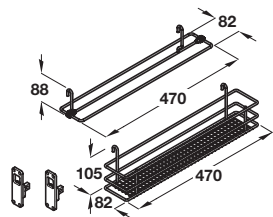

KITCHEN FITTINGS 2013, © Häfele U.K. Ltd 2013. Dimensional data not binding. We reserve the right to alter specifications without notice.

Storage basket set, 82 mm width

150 mm cabinets - order frame and 82 mm basket set separately

- < Unhanded
- < Built-in depth: 495 mm
- < Set includes 2x storage baskets, 4x clips and 2x door hanging plates
- < Polished chrome-plated steel baskets, zinc-plated steel basket securing clips and door hanging plates
- < Note: Pull out frame 546.39.996 must be ordered separately
- < Order qty: 1 set

Basket style	Cat. No.
Saphir mesh chrome wire	546.39.380

Storage basket and towel holder set, 82 mm width

- order frame and basket with oven tray holder set separately

- < Left or right handed
- < Built-in depth: 495 mm
- < Set includes 1x storage basket, 1x towel rail, 4x clips and 2x door hanging plates
- < Polished chrome-plated steel basket and towel rail, zinc-plated steel basket securing clips and door hanging plates
- < Note: Pull out frame 546.39.996 must be ordered separately
- < Order qty: 1 set

Basket style	Left hand	Right hand
Saphir mesh chrome wire	546.39.350	546.39.340

Storage basket and oven tray holder set, 82 mm width

- order frame and basket with oven tray holder set separately

- < Unhanded
- < Built-in depth: 495 mm
- < Set includes: 1x storage basket, 1x oven tray holder, 4x clips and 2x door hanging plates
- < Polished chrome-plated steel basket and towel rail, zinc-plated steel basket securing clips and door hanging plates
- < Note: Pull out frame 546.39.996 must be ordered separately
- < Order qty: 1 set