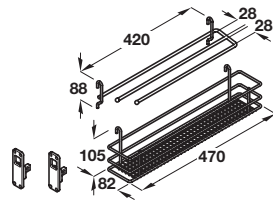

30/35° or 45° basket set, 230 mm width

Right hand 45° version shown

Angled 300 mm cabinet - order frame and angled basket sets separately

*Premea baskets 84 mm height

- < Left or right handed
- < Built-in depth: 510 mm for 30/35°, 520 mm for 45° baskets
- < Set includes: 2x storage baskets, 4x securing clips and 2x door hanging plates
- < Polished chrome-plated steel baskets, zinc-plated steel securing clips and door hanging plates
- < Note: Pull out frame 546.39.996 must be ordered separately
- < Order qty: 1 set

KITCHEN FITTINGS 2013, © Häfele U.K. Ltd 2013. Dimensional data not binding. We reserve the right to alter specifications without notice.

Storage basket set, 82 mm width

150 mm cabinets - order frame and 82 mm basket set separately

- < Unhanded
- < Built-in depth: 495 mm
- < Set includes 2x storage baskets, 4x clips and 2x door hanging plates
- < Polished chrome-plated steel baskets, zinc-plated steel basket securing clips and door hanging plates
- < Note: Pull out frame 546.39.996 must be ordered separately
- < Order qty: 1 set

Basket style	Cat. No.
Saphir mesh chrome wire	546.39.380

Storage basket and towel holder set, 82 mm width

- order frame and basket with oven tray holder set separately

- < Left or right handed
- < Built-in depth: 495 mm
- < Set includes 1x storage basket, 1x towel rail, 4x clips and 2x door hanging plates
- < Polished chrome-plated steel basket and towel rail, zinc-plated steel basket securing clips and door hanging plates
- < Note: Pull out frame 546.39.996 must be ordered separately
- < Order qty: 1 set