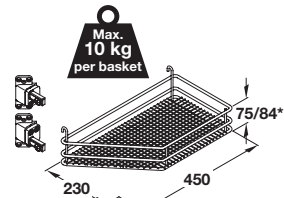

VAUTH-SAGEL DSA PULL OUT STORAGE

The DSA side pull-out is the proven solution for base cabinets. This popular classic has additional front stabilization and an adjustment device for wide fronts and all angles. Frame has integrated soft close damper. Order frame and baskets separately.

Pull out storage unit frame

- < Unhanded, for use with baskets shown
- < Integrated soft close dampener
- < Installed height: 600 mm
- < Built-in depth: See baskets, for cabinet width 150/300 mm
- < Steel
- < Order qty: 1 set

Finish	Cat. No.
Silver epoxy coated	546.39.996

Storage basket set, 230 or 305 mm width

300 mm cabinet - order frame and 230 mm basket set separately

*Artline and Premea baskets 84 mm height

- < Unhanded
- < Built-in depth: 495 mm
- < Set includes: 2x storage baskets, 4x securing clips and 2x door hanging plates
- < Polished chrome-plated steel baskets, zinc-plated steel securing clips and door hanging plates
- < Note: Pull out frame 546.39.996 must be ordered separately
- < Order qty: 1 set

30/35° or 45° basket set, 230 mm width

Right hand 45° version shown

Angled 300 mm cabinet - order frame and angled basket sets separately

*Premea baskets 84 mm height

- < Left or right handed
- < Built-in depth: 510 mm for 30/35°, 520 mm for 45° baskets
- < Set includes: 2x storage baskets, 4x securing clips and 2x door hanging plates
- < Polished chrome-plated steel baskets, zinc-plated steel securing clips and door hanging plates
- < Note: Pull out frame 546.39.996 must be ordered separately
- < Order qty: 1 set