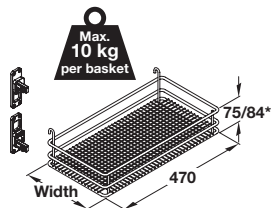

VAUTH-SAGEL DSA PULL OUT STORAGE

The DSA side pull-out is the proven solution for base cabinets. This popular classic has additional front stabilization and an adjustment device for wide fronts and all angles. Frame has integrated soft close damper. Order frame and baskets separately.

Pull out storage unit frame

- < Unhanded, for use with baskets shown
- < Integrated soft close dampener
- < Installed height: 600 mm
- < Built-in depth: See baskets, for cabinet width 150/300 mm
- < Steel
- < Order qty: 1 set

Finish	Cat. No.
Silver epoxy coated	546.39.996

Storage basket set, 230 or 305 mm width

300 mm cabinet - order frame and 230 mm basket set separately

*Artline and Premea baskets 84 mm height

- < Unhanded
- < Built-in depth: 495 mm
- < Set includes: 2x storage baskets, 4x securing clips and 2x door hanging plates
- < Polished chrome-plated steel baskets, zinc-plated steel securing clips and door hanging plates
- < Note: Pull out frame 546.39.996 must be ordered separately
- < Order qty: 1 set

30/35° or 45° basket set, 230 mm width

Right hand 45° version shown

Angled 300 mm cabinet - order frame and angled basket sets separately

*Premea baskets 84 mm height

- < Left or right handed
- < Built-in depth: 510 mm for 30/35°, 520 mm for 45° baskets
- < Set includes: 2x storage baskets, 4x securing clips and 2x door hanging plates
- < Polished chrome-plated steel baskets, zinc-plated steel securing clips and door hanging plates
- < Note: Pull out frame 546.39.996 must be ordered separately
- < Order qty: 1 set