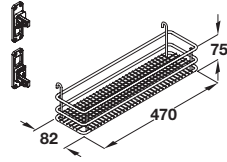

Finish	Cat. No.
Silver epoxy coated	546.39.996

Storage basket set, 230 or 305 mm width

300 mm cabinet - order frame and 230 mm basket set separately

*Artline and Premea baskets 84 mm height

- < Unhanded
- < Built-in depth: 495 mm
- < Set includes: 2x storage baskets, 4x securing clips and 2x door hanging plates
- < Polished chrome-plated steel baskets, zinc-plated steel securing clips and door hanging plates
- < Note: Pull out frame 546.39.996 must be ordered separately
- < Order qty: 1 set

30/35° or 45° basket set, 230 mm width

Right hand 45° version shown

Angled 300 mm cabinet - order frame and angled basket sets separately

*Premea baskets 84 mm height

- < Left or right handed
- < Built-in depth: 510 mm for 30/35°, 520 mm for 45° baskets
- < Set includes: 2x storage baskets, 4x securing clips and 2x door hanging plates
- < Polished chrome-plated steel baskets, zinc-plated steel securing clips and door hanging plates
- < Note: Pull out frame 546.39.996 must be ordered separately
- < Order qty: 1 set

Basket style	Basket angle	
For cabinet width 300 mm	30/35°	45°
Premea grey solid base silver wire		
Left hand	-	546.39.733
Right hand	-	546.39.723
Saphir mesh chrome wire		
Left hand	546.39.053	546.39.153
Right hand	546.39.043	546.39.143

KITCHEN FITTINGS 2013, © Häfele U.K. Ltd 2013. Dimensional data not binding. We reserve the right to alter specifications without notice.

Storage basket set, 82 mm width

150 mm cabinets - order frame and 82 mm basket set separately