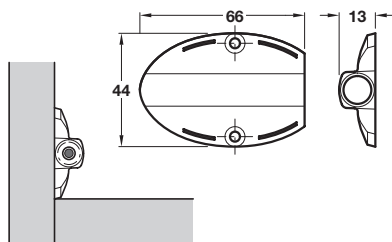

Soft close bracket

- > Plastic
- > 1 set consists of:
  - 25x Soft close brackets
- > Order qty: 1 set

Finish	Grey	Nickel
Cat. No.	356.37.571	356.37.671

Soft close bracket