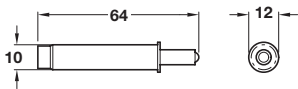

Soft close bracket 356.37.571 and damper 356.37.650

Soft close damper

Installation

Insert door buffer into adapter housing

Insert door buffer into drill hole in front edge of cabinet

- > Grey plastic
- > For use with heavy duty doors
- > 1 set consists of:
 - 25x Soft close dampers
- > Must be fitted 10-15 mm from hinge side in the cabinet
- > Order qty: 1 set