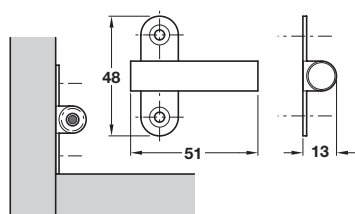

Soft close bracket 356.37.571 and damper 356.37.650

Soft close damper

Installation

Insert door buffer into adapter housing

Insert door buffer into drill hole in front edge of cabinet

- > Grey plastic
- > For use with heavy duty doors
- > 1 set consists of:
 - 25x Soft close dampers
- > Must be fitted 10-15 mm from hinge side in the cabinet
- > Order qty: 1 set

Finish	Cat. No.
Grey	356.37.650

Soft close bracket

- > Plastic
- > 1 set consists of:
 - 25x Soft close brackets
- > Order qty: 1 set

Finish	Grey	Nickel
Cat. No.	356.37.571	356.37.671

Soft close bracket

- > Plastic
- > 1 set consists of:
 - 25x Soft close brackets
- > Order qty: 1 set