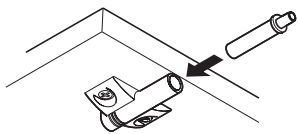

Soft close bracket 356.37.571 and damper 356.37.650

Soft close damper

Installation

Insert door buffer into adapter housing

Insert door buffer into drill hole in front edge of cabinet

- > Grey plastic
- > For use with heavy duty doors
- > 1 set consists of:
 - 25x Soft close dampers
- > Must be fitted 10-15 mm from hinge side in the cabinet
- > Order qty: 1 set

Finish	Cat. No.
Grey	356.37.650

Soft close bracket

- > Plastic
- > 1 set consists of:
 - 25x Soft close brackets
- > Order qty: 1 set

Finish	Grey	Nickel
Cat. No.	356.37.571	356.37.671

Soft close bracket

- > Plastic
- > 1 set consists of:
 - 25x Soft close brackets
- > Order qty: 1 set