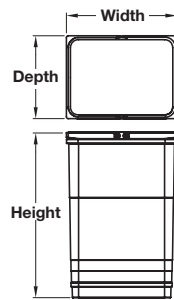

# ONE2FIVE WASTE BIN SYSTEM

Flexible waste separation or storage system designed to sit in a hanging frame mounted in Nova Pro system drawers.

- > Available as separate system elements suitable for 400, 500, or 600 mm cabinet widths with 18/19 mm board thickness
- > System elements are pre-assembled hanging frame suitable for Nova Pro system drawers and waste bin containers to fit frame
- > Choice of individual bin lids or lid cover plate
- > Bins are food safe and can also be used for storage
- > For 500 mm drawer depth. Can also be used in 450 mm depth units if modifications are made to the cabinet carcass

## One2Five flexible hanging frame, for use with Nova Pro drawer system

- > For cabinet widths 400, 500 or 600 mm with 18/19 mm board thickness
- > For use with Grass Nova Pro system drawers
- > Order inner bins separately
- > Plastic and steel, grey RAL 7040
- > Order qty: 1 pc

 > Nova Pro drawer system for use with this hanging frame is shown on pages **190-211**

For cabinet width	18/19 mm board
400 mm	502.90.703
500 mm	502.90.705
600 mm	502.90.706

## Waste bin container

- > With carrying handles that also hold bin liners in place
- > Plastic, grey RAL 7040
- > Order qty: 1 pc

Capacity	Width x depth x height	Cat. No.
5.5 litres	152 x 230 x 220 mm	502.90.510
8 litres	230 x 152 x 310 mm	502.90.501
12 litres	230 x 306 x 220 mm	502.90.512
17 litres	306 x 230 x 310 mm	502.90.502
26 litres	306 x 230 x 450 mm	502.90.503
32 litres	306 x 230 x 560 mm	502.90.504