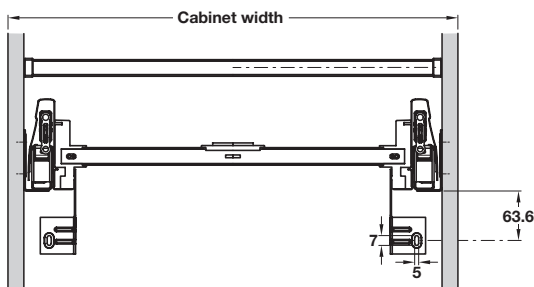

# ONE2FIVE WASTE BIN SYSTEM

Flexible waste separation or storage system designed to sit in a hanging frame mounted in Nova Pro system drawers.

- > Available as separate system elements suitable for 400, 500, or 600 mm cabinet widths with 18/19 mm board thickness
- > System elements are pre-assembled hanging frame suitable for Nova Pro system drawers and waste bin containers to fit frame
- > Choice of individual bin lids or lid cover plate
- > Bins are food safe and can also be used for storage
- > For 500 mm drawer depth. Can also be used in 450 mm depth units if modifications are made to the cabinet carcass

## One2Five flexible hanging frame, for use with Nova Pro drawer system

- > For cabinet widths 400, 500 or 600 mm with 18/19 mm board thickness
- > For use with Grass Nova Pro system drawers
- > Order inner bins separately
- > Plastic and steel, grey RAL 7040
- > Order qty: 1 pc

 > Nova Pro drawer system for use with this hanging frame is shown on pages **190-211**

For cabinet width	18/19 mm board
400 mm	502.90.703
500 mm	502.90.705
600 mm	502.90.706

## Waste bin container

- > With carrying handles that also hold bin liners in place
- > Plastic, grey RAL 7040
- > Order qty: 1 pc

Capacity	Width x depth x height	Cat. No.
5.5 litres	152 x 230 x 220 mm	502.90.510
8 litres	230 x 152 x 310 mm	502.90.501
12 litres	230 x 306 x 220 mm	502.90.512
17 litres	306 x 230 x 310 mm	502.90.502
26 litres	306 x 230 x 450 mm	502.90.503
32 litres	306 x 230 x 560 mm	502.90.504