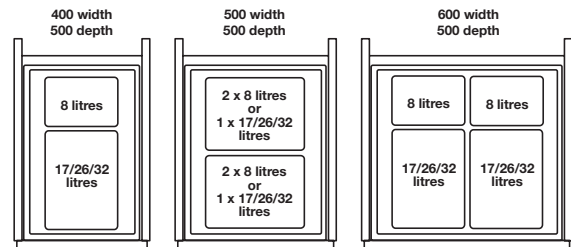

# ONE2FIVE WASTE BIN SYSTEM

Flexible waste separation or storage system designed to sit in a hanging frame mounted in Nova Pro system drawers.

- > Available as separate system elements suitable for 400, 500, or 600 mm cabinet widths with 18/19 mm board thickness
- > System elements are pre-assembled hanging frame suitable for Nova Pro system drawers and waste bin containers to fit frame
- > Choice of individual bin lids or lid cover plate
- > Bins are food safe and can also be used for storage
- > For 500 mm drawer depth. Can also be used in 450 mm depth units if modifications are made to the cabinet carcass

## One2Five flexible hanging frame, for use with Nova Pro drawer system

- > For cabinet widths 400, 500 or 600 mm with 18/19 mm board thickness
- > For use with Grass Nova Pro system drawers
- > Order inner bins separately
- > Plastic and steel, grey RAL 7040
- > Order qty: 1 pc

 > Nova Pro drawer system for use with this hanging frame is shown on pages **190-211**

For cabinet width	18/19 mm board
400 mm	502.90.703
500 mm	502.90.705
600 mm	502.90.706

## Waste bin container

- > With carrying handles that also hold bin liners in place
- > Plastic, grey RAL 7040
- > Order qty: 1 pc

Capacity	Width x depth x height	Cat. No.
5.5 litres	152 x 230 x 220 mm	502.90.510
8 litres	230 x 152 x 310 mm	502.90.501
12 litres	230 x 306 x 220 mm	502.90.512
17 litres	306 x 230 x 310 mm	502.90.502
26 litres	306 x 230 x 450 mm	502.90.503
32 litres	306 x 230 x 560 mm	502.90.504