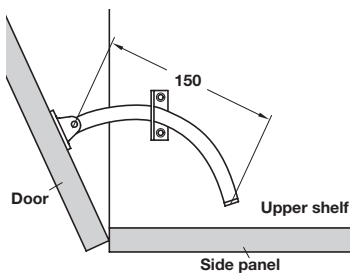

Cara top lid stay

- > Adjustable spring pressure
- > For lightweight flaps
- > Adjustable for left or right use
- > This stay is ideal for use in caravans and campers
- > Black or brown plastic with zinc galvanized fixing plate
- > *Please note: When using concealed hinges the door thickness must be added to this distance
- > Order qty: 1 pc

Housing colour	Cat. No.
Black	373.53.334
Brown	373.53.130

Lid stay

- > Also for use as a door restraint
- > Left and right handed
- > Nickel-plated steel
- > Order qty: 1 pc

When used as a door restraint