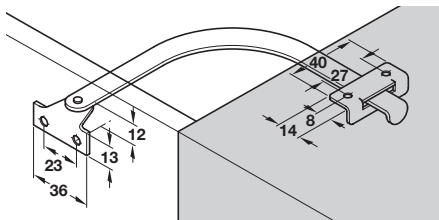

Cara top lid stay

- > Adjustable spring pressure
- > For lightweight flaps
- > Adjustable for left or right use
- > This stay is ideal for use in caravans and campers
- > Black or brown plastic with zinc galvanized fixing plate
- > *Please note: When using concealed hinges the door thickness must be added to this distance
- > Order qty: 1 pc

Housing colour	Cat. No.
Black	373.53.334
Brown	373.53.130

Lid stay

- > Also for use as a door restraint
- > Left and right handed
- > Nickel-plated steel
- > Order qty: 1 pc

When used as a door restraint

Left hand

When used as a lid stay

Right hand

Handed	Cat. No.
Left	371.32.755
Right	371.32.700