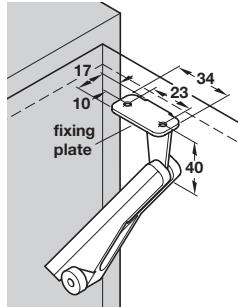

Cara top lid stay

- > Adjustable spring pressure
- > For lightweight flaps
- > Adjustable for left or right use
- > This stay is ideal for use in caravans and campers
- > Black or brown plastic with zinc galvanized fixing plate
- > *Please note: When using concealed hinges the door thickness must be added to this distance
- > Order qty: 1 pc

Housing colour	Cat. No.
Black	373.53.334
Brown	373.53.130

Lid stay

- > Also for use as a door restraint
- > Left and right handed
- > Nickel-plated steel
- > Order qty: 1 pc

When used as a door restraint

Left hand

When used as a lid stay

Right hand

Handed	Cat. No.
Left	371.32.755
Right	371.32.700