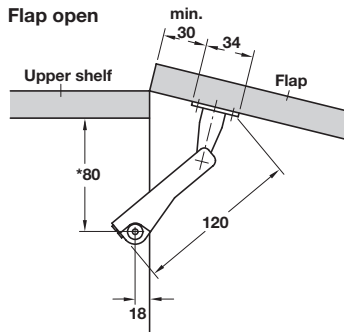

Cara top lid stay

- > Adjustable spring pressure
- > For lightweight flaps
- > Adjustable for left or right use
- > This stay is ideal for use in caravans and campers
- > Black or brown plastic with zinc galvanized fixing plate
- > *Please note: When using concealed hinges the door thickness must be added to this distance
- > Order qty: 1 pc

Housing colour	Cat. No.
Black	373.53.334
Brown	373.53.130

Lid stay

- > Also for use as a door restraint
- > Left and right handed
- > Nickel-plated steel
- > Order qty: 1 pc

When used as a door restraint

Left hand

When used as a lid stay

Right hand

Handed	Cat. No.
Left	371.32.755
Right	371.32.700